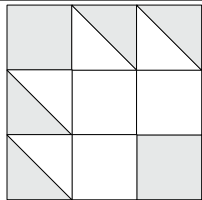

26

Color Option

Amy Ellis

To learn more, visit: amyscreativeside.com

moda

MODAFABRICS.COM

#showmethemoda

moda