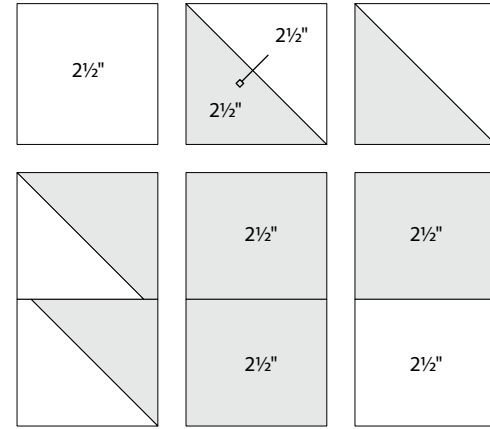

moda

Sampler Block Shuffle

6" x 6" finished

Cutting Print

7-2½" squares

Background

6-2½" squares

Easy Corner Triangle

Sampler Block Shuffle

6" x 6" finished

Cutting Print

7-2½" squares

Background

6-2½" squares

Easy Corner Triangle

26