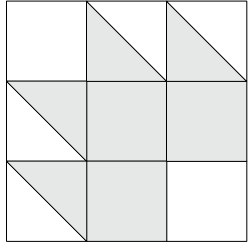

moda

Sampler Block Shuffle

6" x 6" finished

Cutting Print

7-2½" squares

Background

6-2½" squares

Easy Corner Triangle

Sampler Block Shuffle

6" x 6" finished

Cutting Print

7-2½" squares

Background

6-2½" squares

Easy Corner Triangle

26