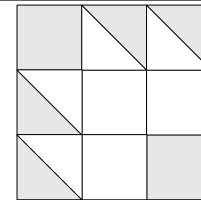

26

Color Option