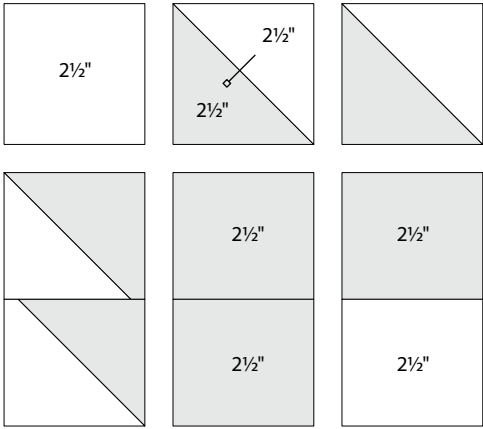

moda

Sampler Block Shuffle

6" x 6" finished

Cutting Print

7-2½" squares

Background

6-2½" squares

Easy Corner Triangle

Sampler Block Shuffle

6" x 6" finished

Cutting Print

7-2½" squares

Background

6-2½" squares

Easy Corner Triangle

26