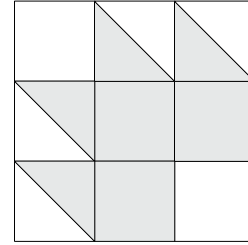

moda

Sampler Block Shuffle

6" x 6" finished

Cutting Print

7-2½" squares

Background

6-2½" squares

Easy Corner Triangle

26

Color Option

Amy Ellis

To learn more, visit: amyscreativeside.com

moda

MODAFABRICS.COM

#showmethemoda

moda

Sampler Block Shuffle

6" x 6" finished

Cutting Print

7-2½" squares

Background

6-2½" squares

Easy Corner Triangle

26