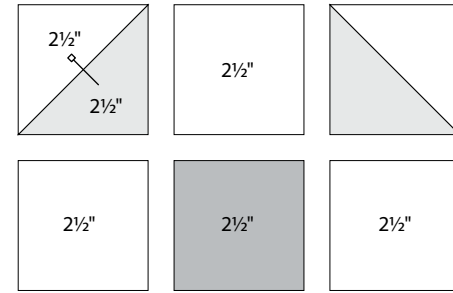

8-2½" squares

✂ - Easy Corner Triangle

Color Options

10

Deb Strain

To learn more, visit: debstrain.blogspot.com

moda

Sampler Block Shuffle

6" x 6" finished

Cutting
Print 1

1-2½" square

Print 2

4-2½" squares

Background

8-2½" squares

✂ - Easy Corner Triangle