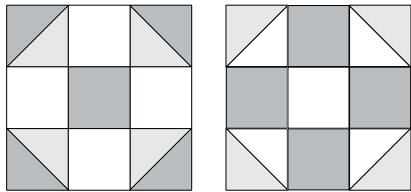

moda

Sampler Block Shuffle

6" x 6" finished

Cutting
Print 1

1-2½" square

Print 2

4-2½" squares

Background

8-2½" squares

✂ - Easy Corner Triangle

Color Options

10

Deb Strain

To learn more, visit: debstrain.blogspot.com

moda

Sampler Block Shuffle

6" x 6" finished

Cutting
Print 1

1-2½" square

Print 2

4-2½" squares

Background

8-2½" squares

✂ - Easy Corner Triangle