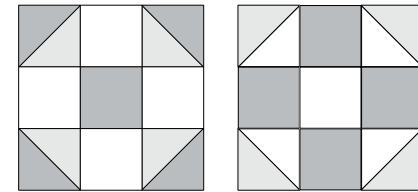

Color Options

10

Deb Strain

To learn more, visit: debstrain.blogspot.com

moda

MODAFABRICS.COM

#showmethemoda

moda

MODAFABRICS.COM

#showmethemoda