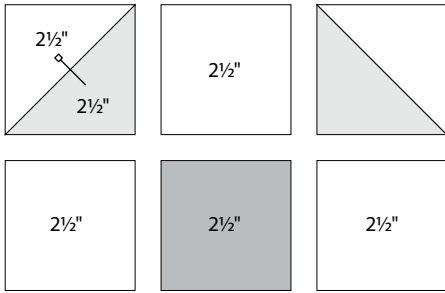

moda

Sampler Block Shuffle

6" x 6" finished

Cutting
Print 1

1-2½" square

Print 2

4-2½" squares

Background

8-2½" squares

✂ - Easy Corner Triangle

Color Options

10

Deb Strain

To learn more, visit: debstrain.blogspot.com

moda

Sampler Block Shuffle

6" x 6" finished

Cutting
Print 1

1-2½" square

Print 2

4-2½" squares

Background

8-2½" squares

✂ - Easy Corner Triangle