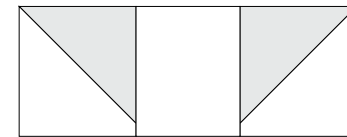

8-2½" squares

✂ - Easy Corner Triangle

Color Options

10

Deb Strain

To learn more, visit: debstrain.blogspot.com

moda

Sampler Block Shuffle

6" x 6" finished

Cutting
Print 1

1-2½" square

Print 2

4-2½" squares

Background

8-2½" squares

✂ - Easy Corner Triangle