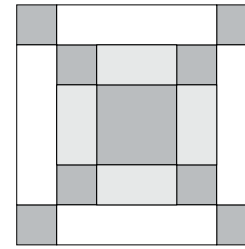

Sampler Block Shuffle

6" x 6" finished

Cutting

Print 1

- 1-2½" square
- 8-1½" squares

Print 2

- 4-2½" x 1½" rectangles

Background

- 4-1½" x 4½" rectangles

2