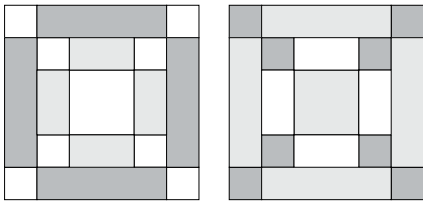

moda

Sampler Block Shuffle

6" x 6" finished

Cutting

Print 1

- 1-2½" square
- 8-1½" squares

Print 2

- 4-2½" x 1½" rectangles

Background

- 4-1½" x 4½" rectangles

2

Color Options

Me & My Sister Designs

To learn more, visit: meandmysisterdesigns.com

moda

MODAFABRICS.COM