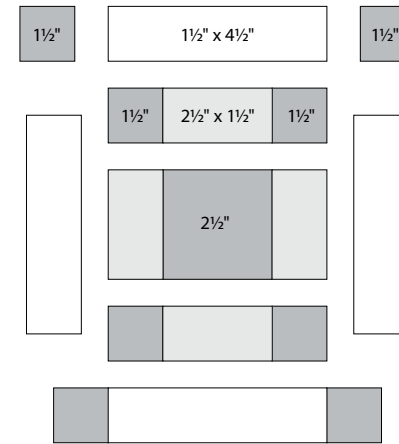

moda

Sampler Block Shuffle

6" x 6" finished

Cutting

Print 1

- 1-2½" square
- 8-1½" squares

Print 2

- 4-2½" x 1½" rectangles

#showmethemoda

moda

Sampler Block Shuffle

6" x 6" finished

Cutting

Print 1

- 1-2½" square
- 8-1½" squares

Print 2

- 4-2½" x 1½" rectangles

Background

- 4-1½" x 4½" rectangles

2

Color Options

Me & My Sister Designs

To learn more, visit: meandmysisterdesigns.com

moda