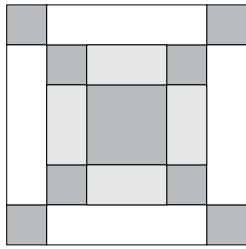

moda

Sampler Block Shuffle

6" x 6" finished

Cutting

Print 1

- 1-2½" square
- 8-1½" squares

Print 2

- 4-2½" x 1½" rectangles

Background

- 4-1½" x 4½" rectangles

2

Color Options

Me & My Sister Designs

To learn more, visit: meandmysisterdesigns.com

moda

MODAFABRICS.COM

#showmethemoda

moda

Sampler Block Shuffle

6" x 6" finished

Cutting

Print 1

- 1-2½" square
- 8-1½" squares

Print 2