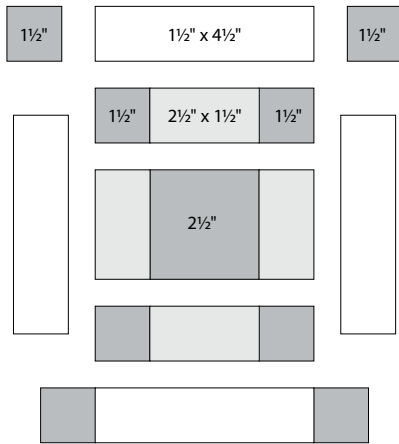

moda

Sampler Block Shuffle

6" x 6" finished

Cutting

Print 1

- 1-2½" square
- 8-1½" squares

Print 2

- 4-2½" x 1½" rectangles

Background

- 4-1½" x 4½" rectangles

2

Color Options

Me & My Sister Designs

To learn more, visit: meandmysisterdesigns.com

moda

MODAFABRICS.COM

#showmethemoda

moda

Sampler Block Shuffle

6" x 6" finished

Cutting

Print 1

- 1-2½" square
- 8-1½" squares

Print 2

- 4-2½" x 1½" rectangles

Background

- 4-1½" x 4½" rectangles

2

Color Options

Me & My Sister Designs

To learn more, visit: meandmysisterdesigns.com

moda