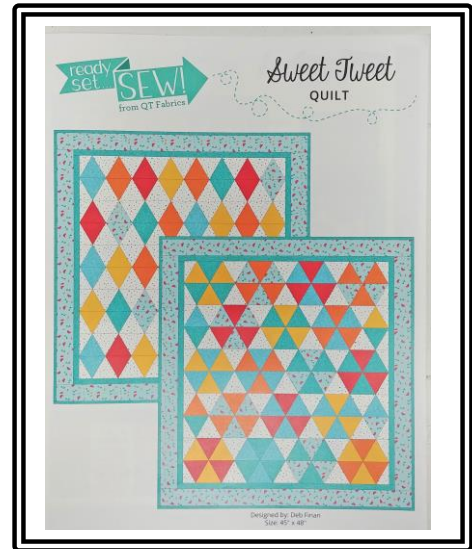

**Beat the Heat,
Summer Retreat,
Sew with Us,
A 'Sweet Tweet'!**

When: August 17th & 18th, 2018
8:30am-6:30pm

Where: Life Learning Center, Fruitland Park, FL

Fee: \$150.00

Includes:

- Lunch each day
- Quilt in a Bag: Fabric for 'Sweet Tweet' Quilt Top & Binding
- Pattern for 2 versions of the 'Sweet Tweet' Quilt
- Creative Grid 8-1/2" 60° ruler
- Loads of fun quilting with friends new and old!
- Have a project you would rather work on... that's okay too!