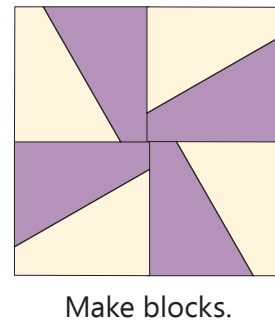

Spot on Pinwheels

Fabric	Individual Block	24" x 24"	32" x 32"	Suggested Yardage
	one	nine		
Pinwheel	3 3/4" x 9"	two 3 3/4" strips		1/4 yd
Background	3 3/4" x 9"	two 3 3/4" strips		1/4 yd
Lattice 1	two 1 1/2" x 6 1/2"	seven 1 1/2" strips		3/8 yd
	two 1 1/2" x 8 1/4"			
Lattice 2		nine 2 1/2" strips		3/4 yd