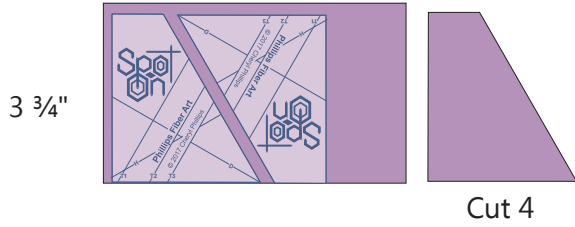

Spot on Pinwheels

Fabric	Individual Block	24" x 24"	32" x 32"	Suggested Yardage
	one	nine		
Pinwheel	3 3/4" x 9"	two 3 3/4" strips		1/4 yd
Background	3 3/4" x 9"	two 3 3/4" strips		1/4 yd
Lattice 1	two 1 1/2" x 6 1/2"	seven 1 1/2" strips		3/8 yd
	two 1 1/2" x 8 1/4"			
Lattice 2		nine 2 1/2" strips		3/4 yd