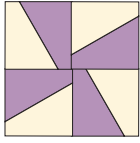

Spot on Pinwheels

Fabric	Individual Block	24" x 24"	32" x 32"	Suggested Yardage
	one	nine		
Pinwheel	3 3/4" x 9"	two 3 3/4" strips		1/4 yd
Background	3 3/4" x 9"	two 3 3/4" strips		1/4 yd
Lattice 1	two 1 1/2" x 6 1/2"	seven 1 1/2" strips		3/8 yd
	two 1 1/2" x 8 1/4"			
Lattice 2		nine 2 1/2" strips		3/4 yd