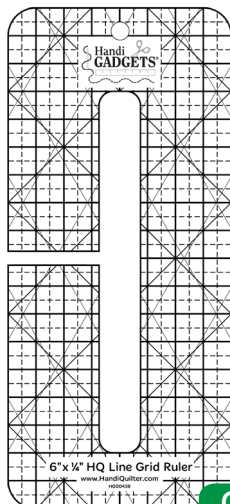

Members receive exclusive club rulers, mentorship, and a special gift for joining.

**Handi Quilter®**  
Designed by a Quilter, for Quilters.®

**HQ Hexie 3 Template**

July

**2 1/2" x 6 1/2" HQ Pillbox Template**

August

**HQ Petal Pusher Template**

September

**6" x 1/4" HQ Line Grid Ruler**

October

**HQ Star Flower Template**

November

**3" HQ Square Template**