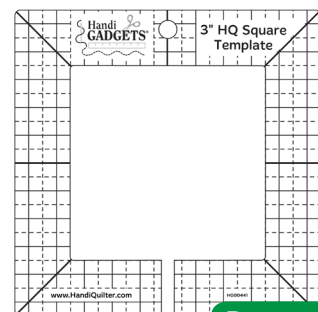

August

**HQ Petal Pusher Template**

September

**6" x 1/4" HQ Line Grid Ruler**

October

**HQ Star Flower Template**

November

**3" HQ Square Template**