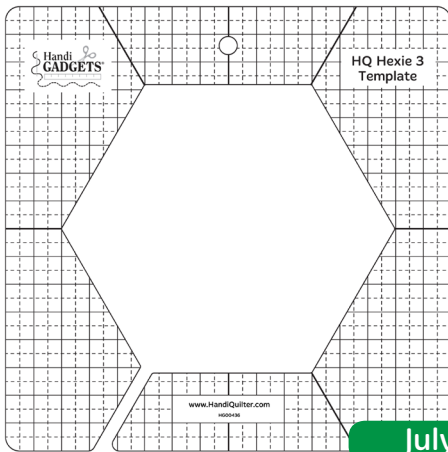

Members receive exclusive club rulers, mentorship, and a special gift for joining.

Handi Quilter®
Designed by a Quilter, for Quilters.®

HQ Hexie 3 Template