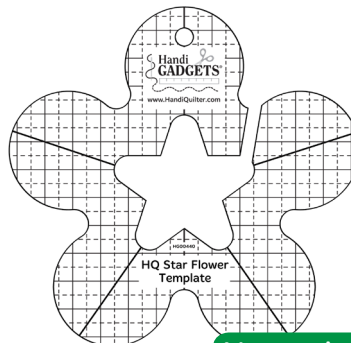

August

**HQ Petal Pusher Template**

September

**6" x 1/4" HQ Line Grid Ruler**

October

**HQ Star Flower Template**

November

**3" HQ Square Template**