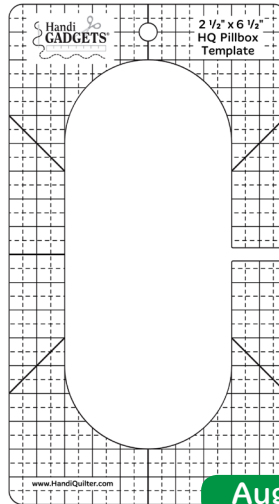

Members receive exclusive club rulers, mentorship, and a special gift for joining.

**Handi Quilter®**  
Designed by a Quilter, for Quilters.®

**HQ Hexie 3 Template**

July

**2 1/2" x 6 1/2" HQ Pillbox Template**

August

**HQ Petal Pusher Template**

September

**6" x 1/4" HQ Line Grid Ruler**

October

**HQ Star Flower Template**

November

**3" HQ Square Template**