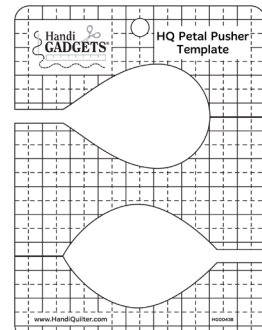

Members receive exclusive club rulers, mentorship, and a special gift for joining.

**Handi Quilter®**  
Designed by a Quilter, for Quilters.®

**HQ Hexie 3 Template**

July

**2 1/2" x 6 1/2" HQ Pillbox Template**

August

**HQ Petal Pusher Template**

September

**6" x 1/4" HQ Line Grid Ruler**

October

**HQ Star Flower Template**

November

**3" HQ Square Template**