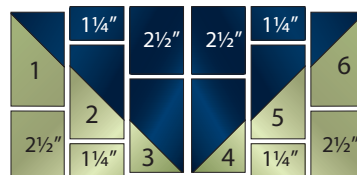

BY MARIE NOAH

1875 University Ave. Fairbanks, Alaska 99709

1-907-455-0299 | 1-877-840-3237

sales@northernthreads.biz

Shop online at: www.NorthernThreads.Net