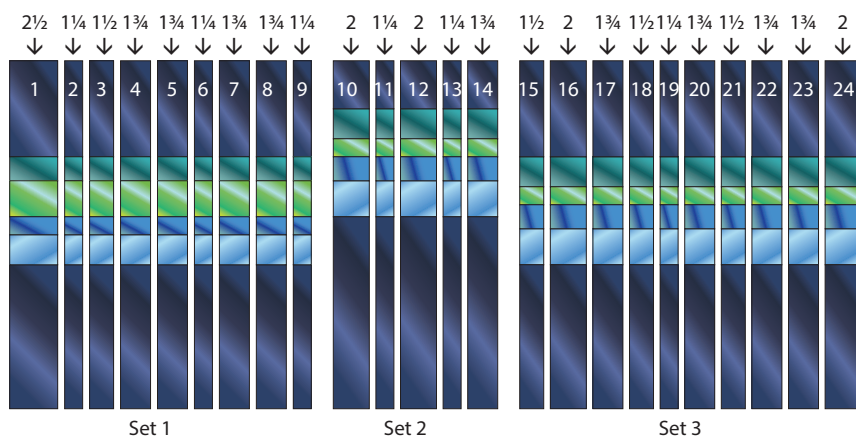

Row by Row - Borealis Ridge

Pattern Correction

I work very hard on my patterns but nobody is perfect.

Despite having a pattern tester & editors sometimes we miss things. Below are the few errors that have been discovered. They will be fixed in future printings.

If you have a copy of the 2016 Row by Row, Borealis Ridge pattern showing no revision date on the back cover, lower right corner; please make the following changes to the cutting digram below. The strip sizes were reversed on strip 6 & 7 and 8 & 9. Although the order in which the strips are assembled really doesn't matter to the finished borealis; this change reflects how the sample quilt was assembled.

Corrected Strip Chart - Changes in Set 1 - 6 & 7 and 8 & 9

1875 University Ave. Fairbanks, Alaska 99709

1-907-455-0299 | 1-877-840-3237

sales@northernthreads.biz

Shop online at: www.NorthernThreads.Net