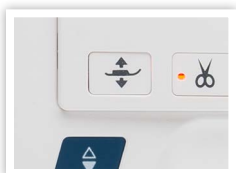

SKYLINE S7 SEW / QUILT

**AUTOMATIC PRESSER
FOOT LIFT**

**ACUFEEF FLEX LAYERED
FABRIC FEEDING SYSTEM**

**STITCH COMPOSER STITCH
CREATION PROGRAM**

Key Features:

- Top loading full rotary hook bobbin
- 240 Built-in stitches, 11 one-step buttonholes, 7 built-in alphabets
- USB port for adding stitches
- Automatic thread tension
- Superior needle threader with Thread Guide 7
- Snap-on presser feet, Easy set bobbin
- Bobbin winding plate with cutter
- Memorized needle up/down
- One-step needle plate conversion
- 7-Piece feed dog, Free arm, Drop feed
- Variable zig zag for free motion quilting
- Start/stop button, Speed control slider
- Locking stitch button
- Automatic thread cutter
- Twin needle guard, Adjustable knee lift
- Extra high presser foot lift
- Automatic foot pressure adjustment
- Auto declutch bobbin winder
- LCD color touchscreen
- Foot pressure adjustment
- 6 LED lights in 3 convenient locations
- Max stitch width: 9 mm, Max stitch length: 5 mm
- Sewing application support
- Maximum sewing speed: 1,000 SPM
- Work space: 8.25 x 4.7" (210 x 120 mm)
- Semi hard cover