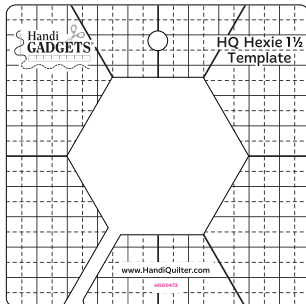

SEPTEMBER

HQ HEXIE 1 1/2 TEMPLATE