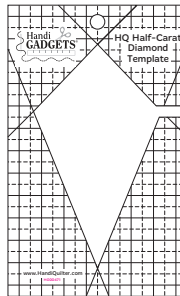

OCTOBER

HQ HALF-CARAT DIAMOND TEMPLATE