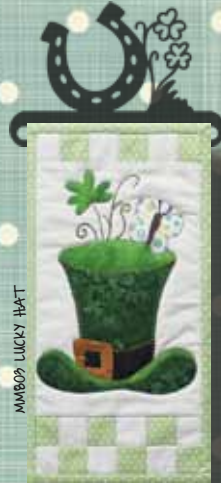

Monthly Mini's Series #8

A Block of the Month Project

12 month series
Finished sizes: 6" x 12"

MMB01 WINTER CARDINAL

MMB02 LOVE IN THE AIR

MMB03 LUCKY HAT

MMB04 BUNNY GOTTA BACK

MMB05 GIANT HYACINTH

MMB06 DRAGONFLY GARDEN

MMB07 BEACH HUT

MMB08 CAMPFIRE GOODIES

MMB09 PICK ME

MMB10 HAUNTED HOUSE

MMB11 AUTUMN OAK

MMB12 TO YOU, FROM ME

Imagine all the Patch Abilities