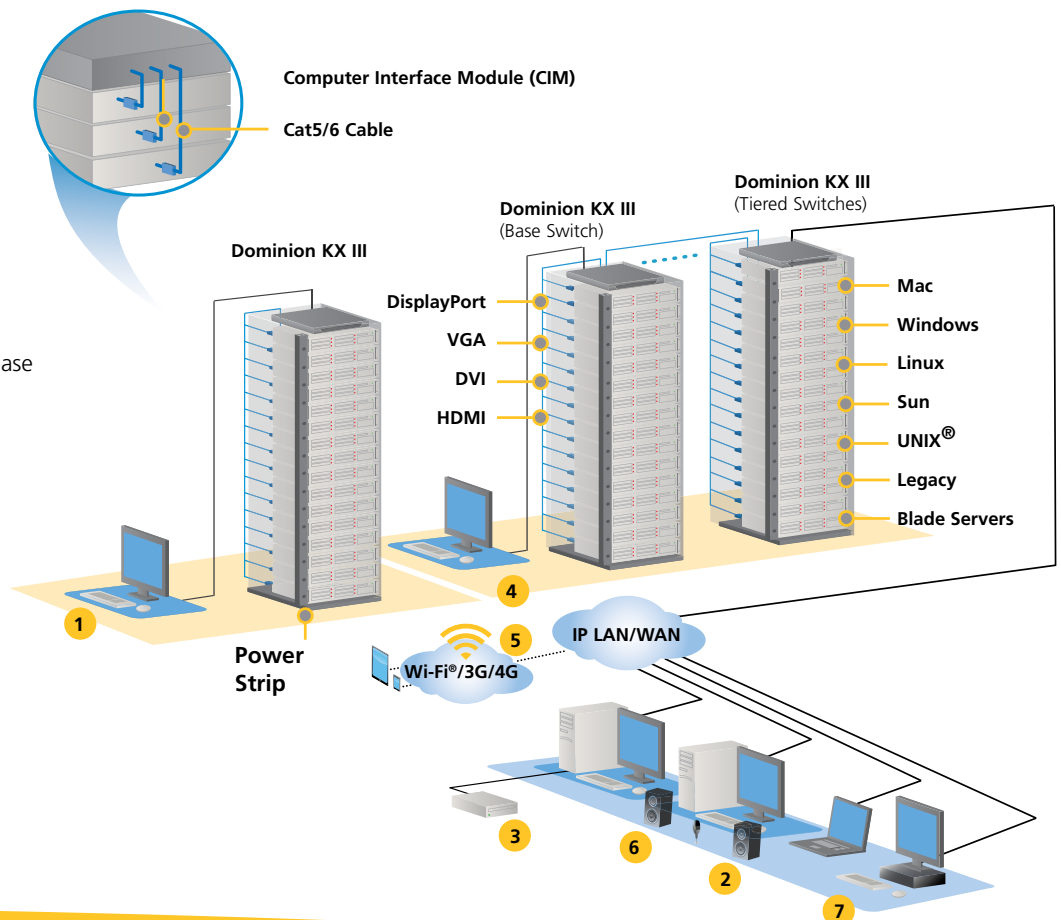

Dominion KX III Ports and Connections

DKX3-864

DKX3-832

Optimized for Dynamic Video Applications

Multi-Industry Video Applications

- Broadcast, entertainment, and gaming
- Military and government
- Security and surveillance
- Scientific, aviation, weather, transportation
- Industrial, manufacturing and factory
- Command and control, operations centers

Blazing Fast HD Video Streaming

- 1920x1200 HD Analog & Digital video
- Up to 30 FPS HD Video with Audio
- DVI Digital Local Port provides fast GUI performance
- High quality video with low bandwidth utilization
- Full-screen video display and flexible video scaling
- Dual monitor support
- Dual video cards with extended desktop
- Supports 1920x1080, 1920x1200 and 1600x1200 remote video resolutions
- High (24-bit) color palette support

Hassle-Free, High Performance IP User Station

- Self-contained, hassle-free hardware appliance for environments where a PC is not wanted
- Two 1080p streaming video sessions at 30 FPS
- Ultra-fast connections and sub-second switching with the DKX3-808 model
- Eight or more simultaneous IP sessions
- Powerful user interface with single or dual monitors
- Perfect for broadcast, labs, studios, and control rooms

Dominion KX III Configuration

- 1 Local port access at the rack
- 2 Secure, remote IP-based network access from any location
- 3 Remote virtual media sessions
- 4 "Tiered" local access to servers on base and tiered switches
- 5 Mobile access via iPhone and iPad
- 6 Digital audio feature
- 7 KX III User Station (DKX3-UST)