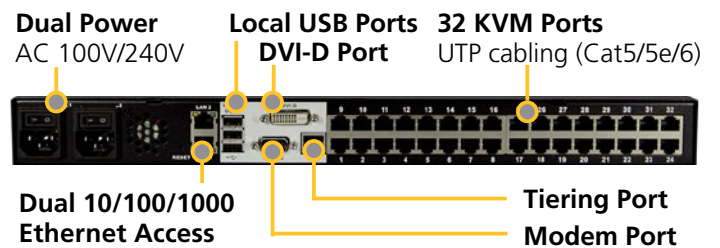

Secure and Reliable

Military Grade Security & Reliability

- Uses FIPS 140-2-certified cryptographic module
- Smart card / CAC authentication — local and remote
- 256-bit AES encryption
- Dual power supplies and dual Gigabit Ethernet with failover
- All data encrypted, including video transmissions and virtual media
- Secure Linux-based appliance
- Local or centralized authentication via LDAP, AD, and RSA SecurID via RADIUS.
- Dual-stack networking: IPv4 and IPv6
- Configurable user and group permissions
- User-configurable TCP ports
- Supports strong password protection
- Customizable security banner
- Utilize existing digital security certificates
- SNMP v2 and v3 management, Syslog, Email alerts

Dominion KX III Ports and Connections

DKX3-864

DKX3-832

Optimized for Dynamic Video Applications

Multi-Industry Video Applications

- Broadcast, entertainment, and gaming
- Military and government
- Security and surveillance
- Scientific, aviation, weather, transportation
- Industrial, manufacturing and factory
- Command and control, operations centers