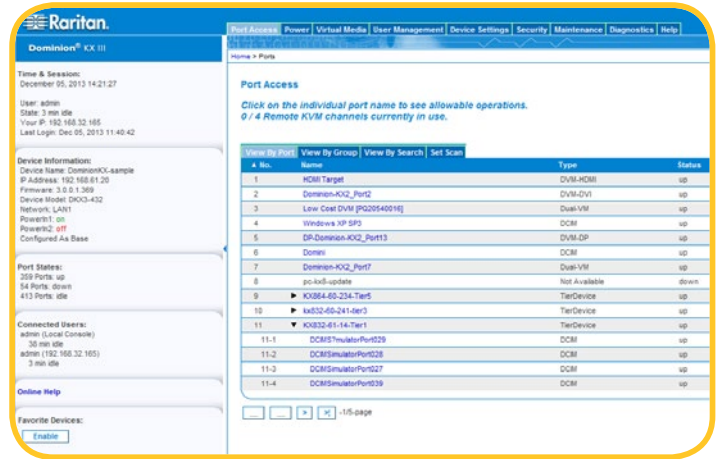

Perfect for Traditional IT and Lab Applications

Complete and Total Access and Control

- Browser-based, BIOS level access and control
- Universal Virtual media for remote admin tasks
- Remote booting via CD, DVD, USB, internal and remote drives and images
- Remote power control for Raritan rack PDUs
- Perfect mouse synchronization without changing server mouse settings
- Play and record digital audio
- Chinese and Japanese language support

Connect Easily and Quickly from Anywhere

- Connect via LAN, WAN, modem or Internet
- Manage centrally via CC-SG; or standalone
- Mobile KVM-over-IP access via iPhone and iPad
- External telephone or cellular modem for emergency access
- Native Windows and Java clients support Windows, Linux, Sun and Mac users
- Multi-browser access for Internet Explorer, Chrome, and Firefox access

A Flexible and Scalable Solution

- Models available with 8, 16, 32, and 64 ports
- CIMs available for PS/2, USB, USB with virtual media, Sun and Sun USB
- CIMs supporting analog VGA video, digital DVI, HDMI, and DisplayPort Video
- Support for Dell, HP, Cisco, and IBM blade servers
- Tiering support for up to 1,024 servers
- Scales to thousands of servers with Raritan's CommandCenter
- Java-free KVM Client on Windows platforms