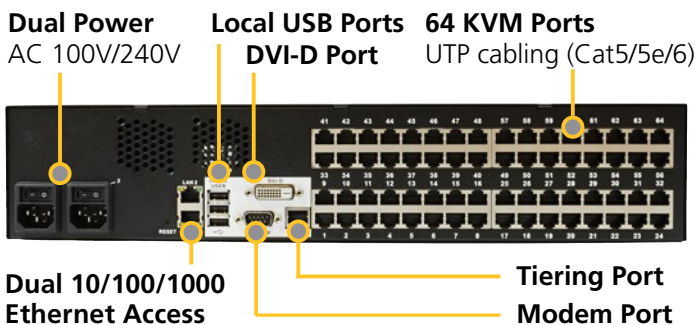

Dominion KX III Ports and Connections

DKX3-864