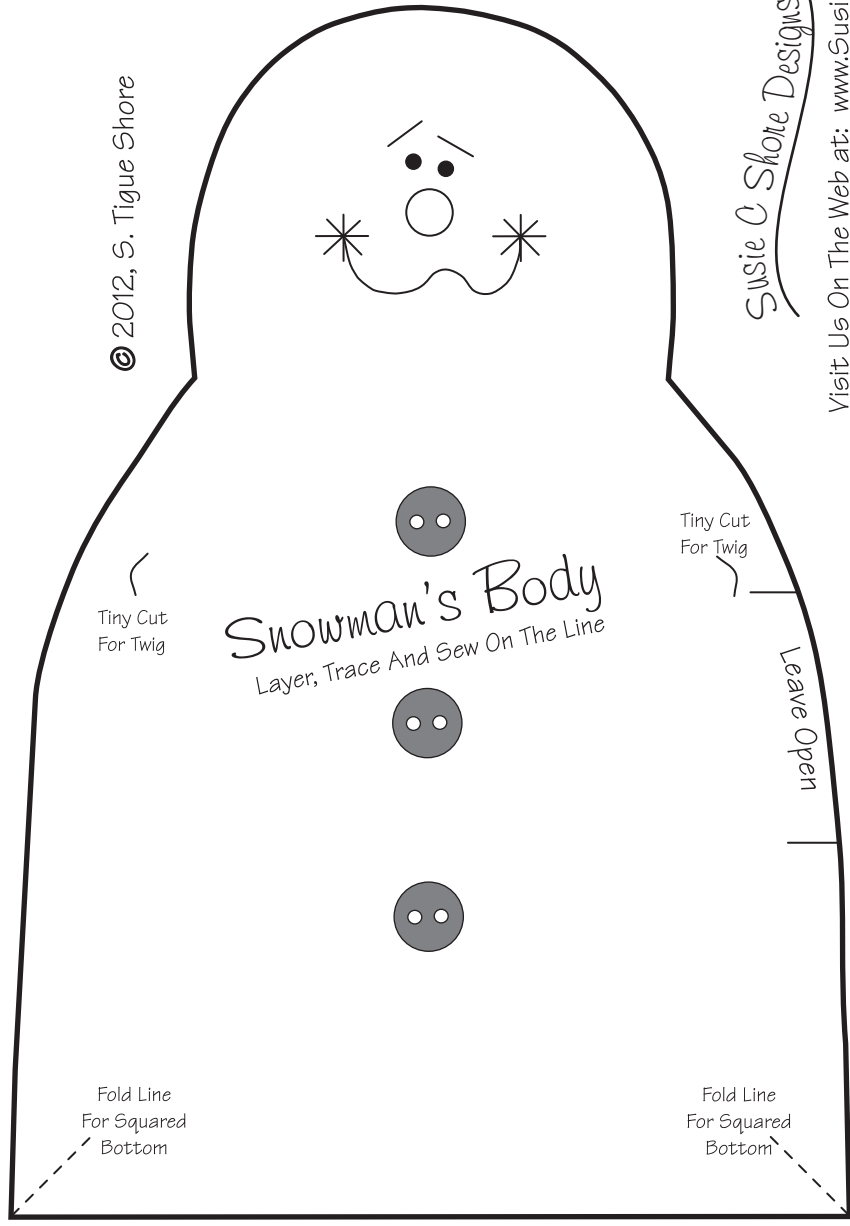

# Stuck In The Snow!

## #ST-1214

© 2012, S. Tigie Shore

Susie C Shore Designs

Visit Us On The Web at: [www.Susiecsshore.com](http://www.Susiecsshore.com)

Tiny Cut For Twig

Snowman's Body  
Layer, Trace And Sew On The Line

Tiny Cut For Twig

Leave Open

Fold Line For Squared Bottom

Fold Line For Squared Bottom