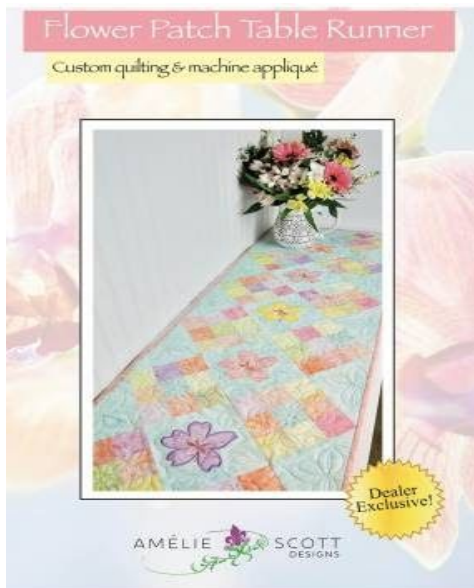

Spring & Summer F.Q. Bundle

Fall & Winter F.Q. Bundle

KimberBell Glitter Dot Organza
Regular Price \$16.99
Discounted Price \$13.59

KimberBell Rick Rack Trim
Regular Price \$9.95
Discounted Price \$7.96

NEW!!! KimberBell Adult Apron
Regular Price \$14.99
Discounted Price \$11.99

NEW!! KimberBell Mini Bouquets Pull Flowers
Regular Price \$9.95
Discounted Price \$7.96

Amelie Scott Flower Patch Table Runner
Regular Price \$16.00
Discounted Price \$12.80

Amelie Scott 3 Spring Pillows
Regular Price \$25.00
Discounted Price \$20.00