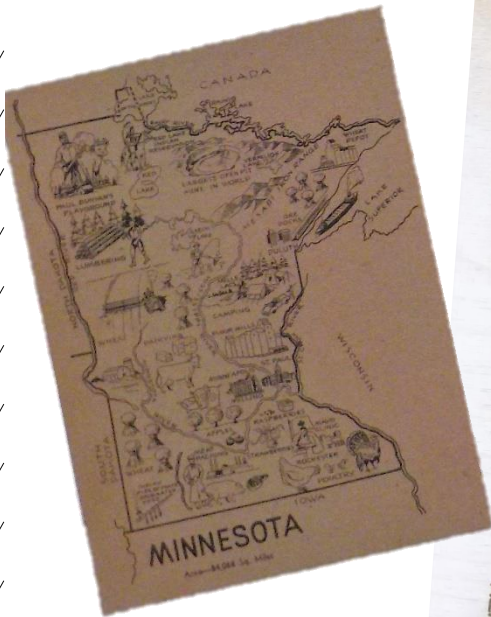

Join the West Central Region for Quilt Minnesota 2021!

Limit one per hopper.
must be 18 years of age.

July 30th - August 21st

Visit all 6 West Central shops and receive a
Wood Burned Minnesota
custom designed puzzle as a Thank you!

- Dawn's...Alexandria
- DeAnn's Country Village...Litchfield
- Heather's...Granite Falls
- Paisley Threads...New London
- Quilt Haven on Main...Hutchinson
- Sweetwater...Paynesville