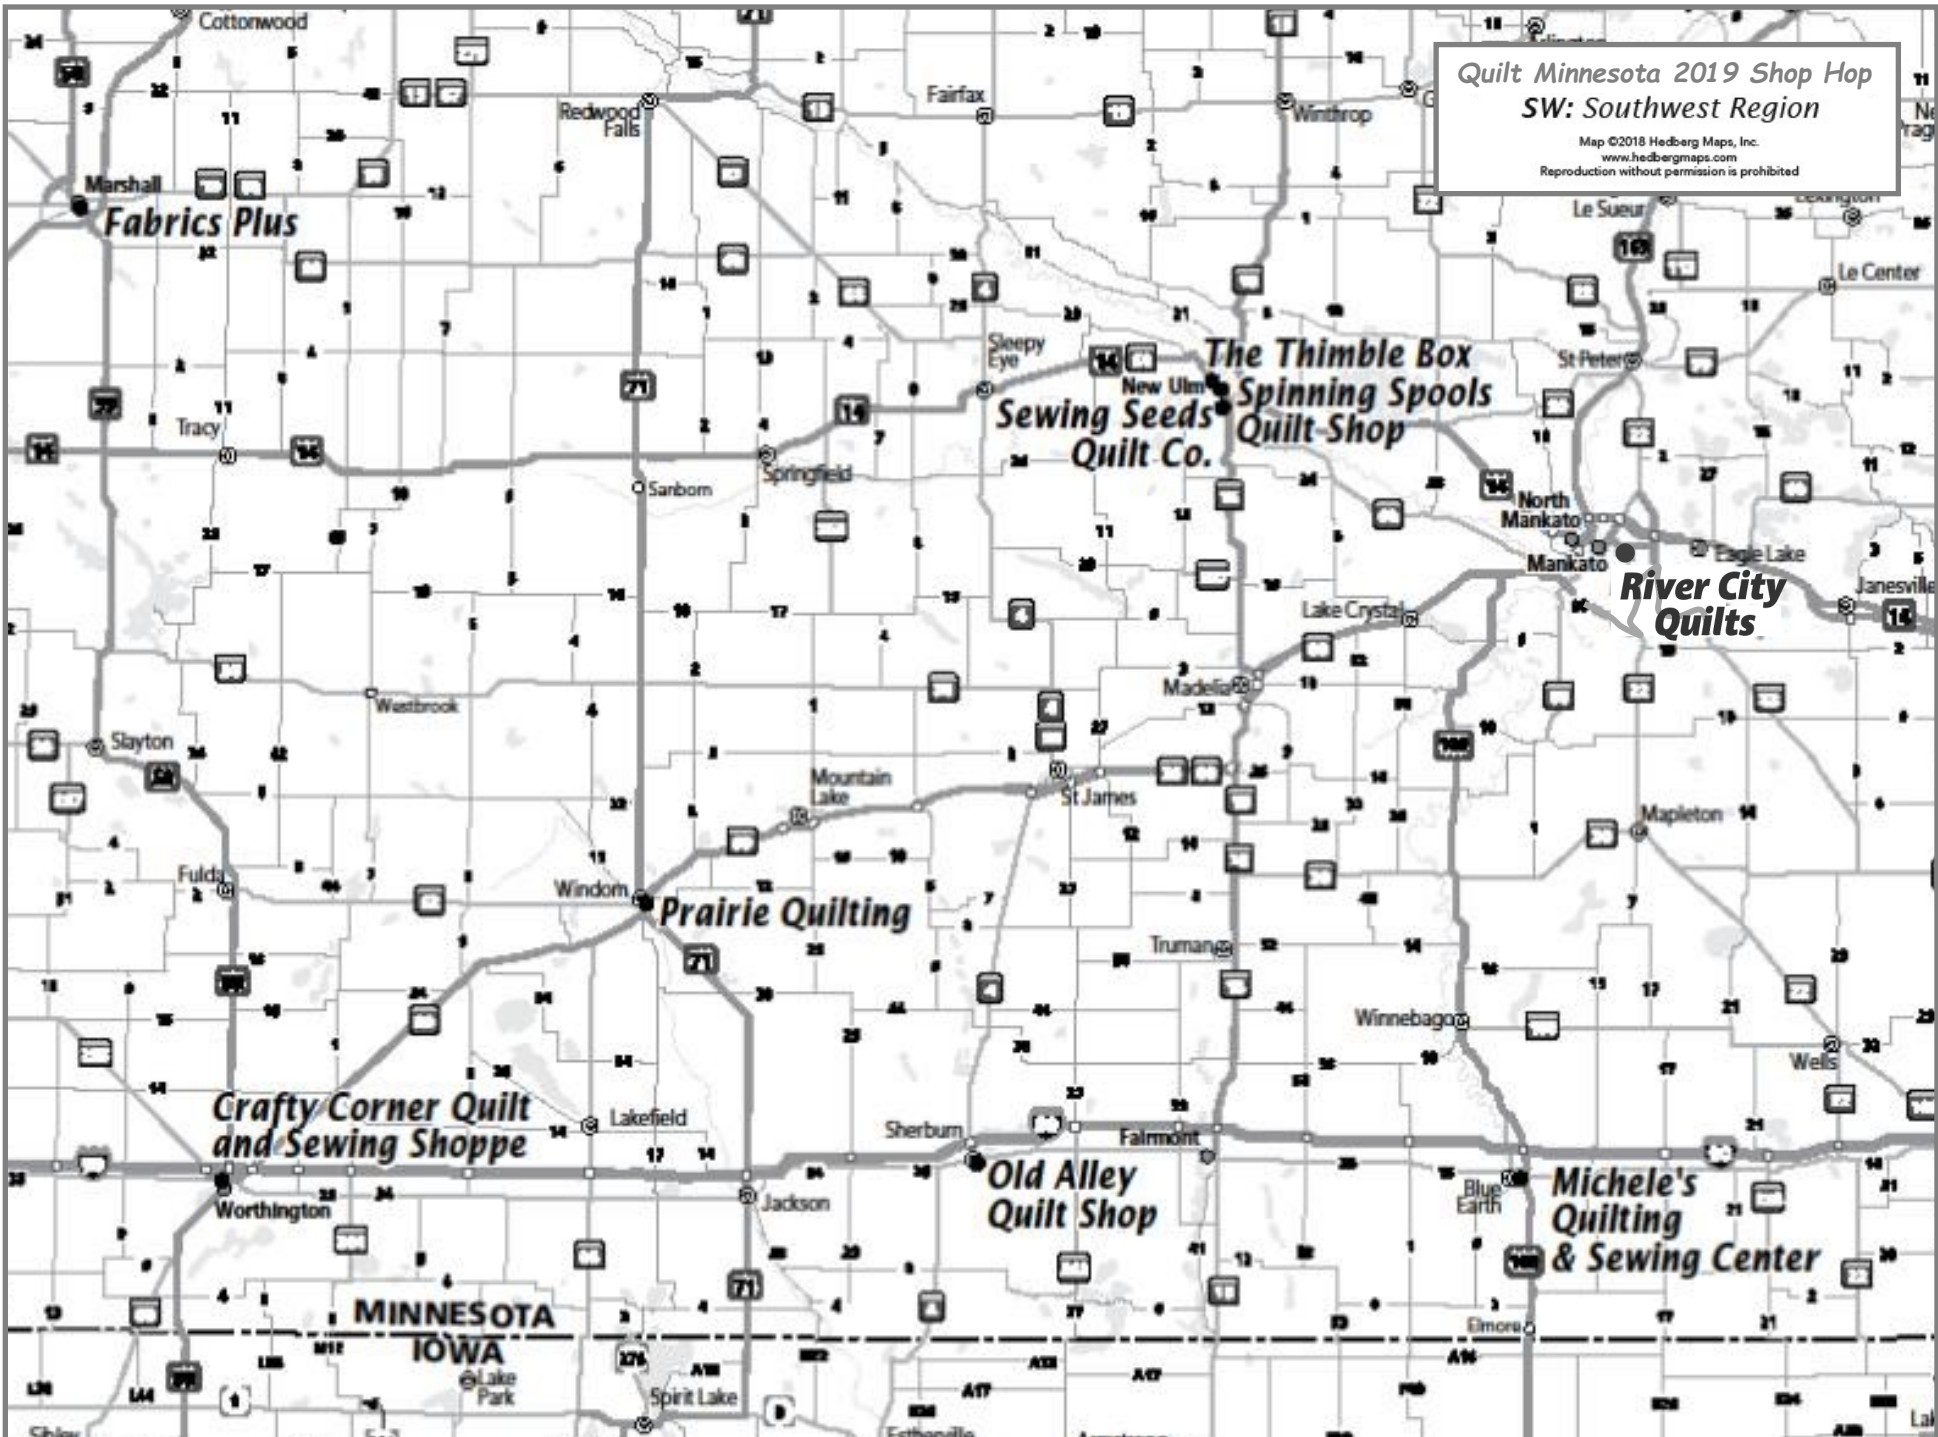

Quilt Minnesota 2019 Shop Hop
SW: Southwest Region
Map ©2018 Hedberg Maps, Inc.
www.hedbergmaps.com
Reproduction without permission is prohibited

Fabrics Plus

The Thimble Box
Sewing Seeds
Quilt Co.
Spinning Spools
Quilt Shop

River City
Quilts

Prairie Quilting

Crafty Corner Quilt
and Sewing Shoppe

Old Alley
Quilt Shop

Michele's
Quilting
& Sewing Center

MINNESOTA
IOWA