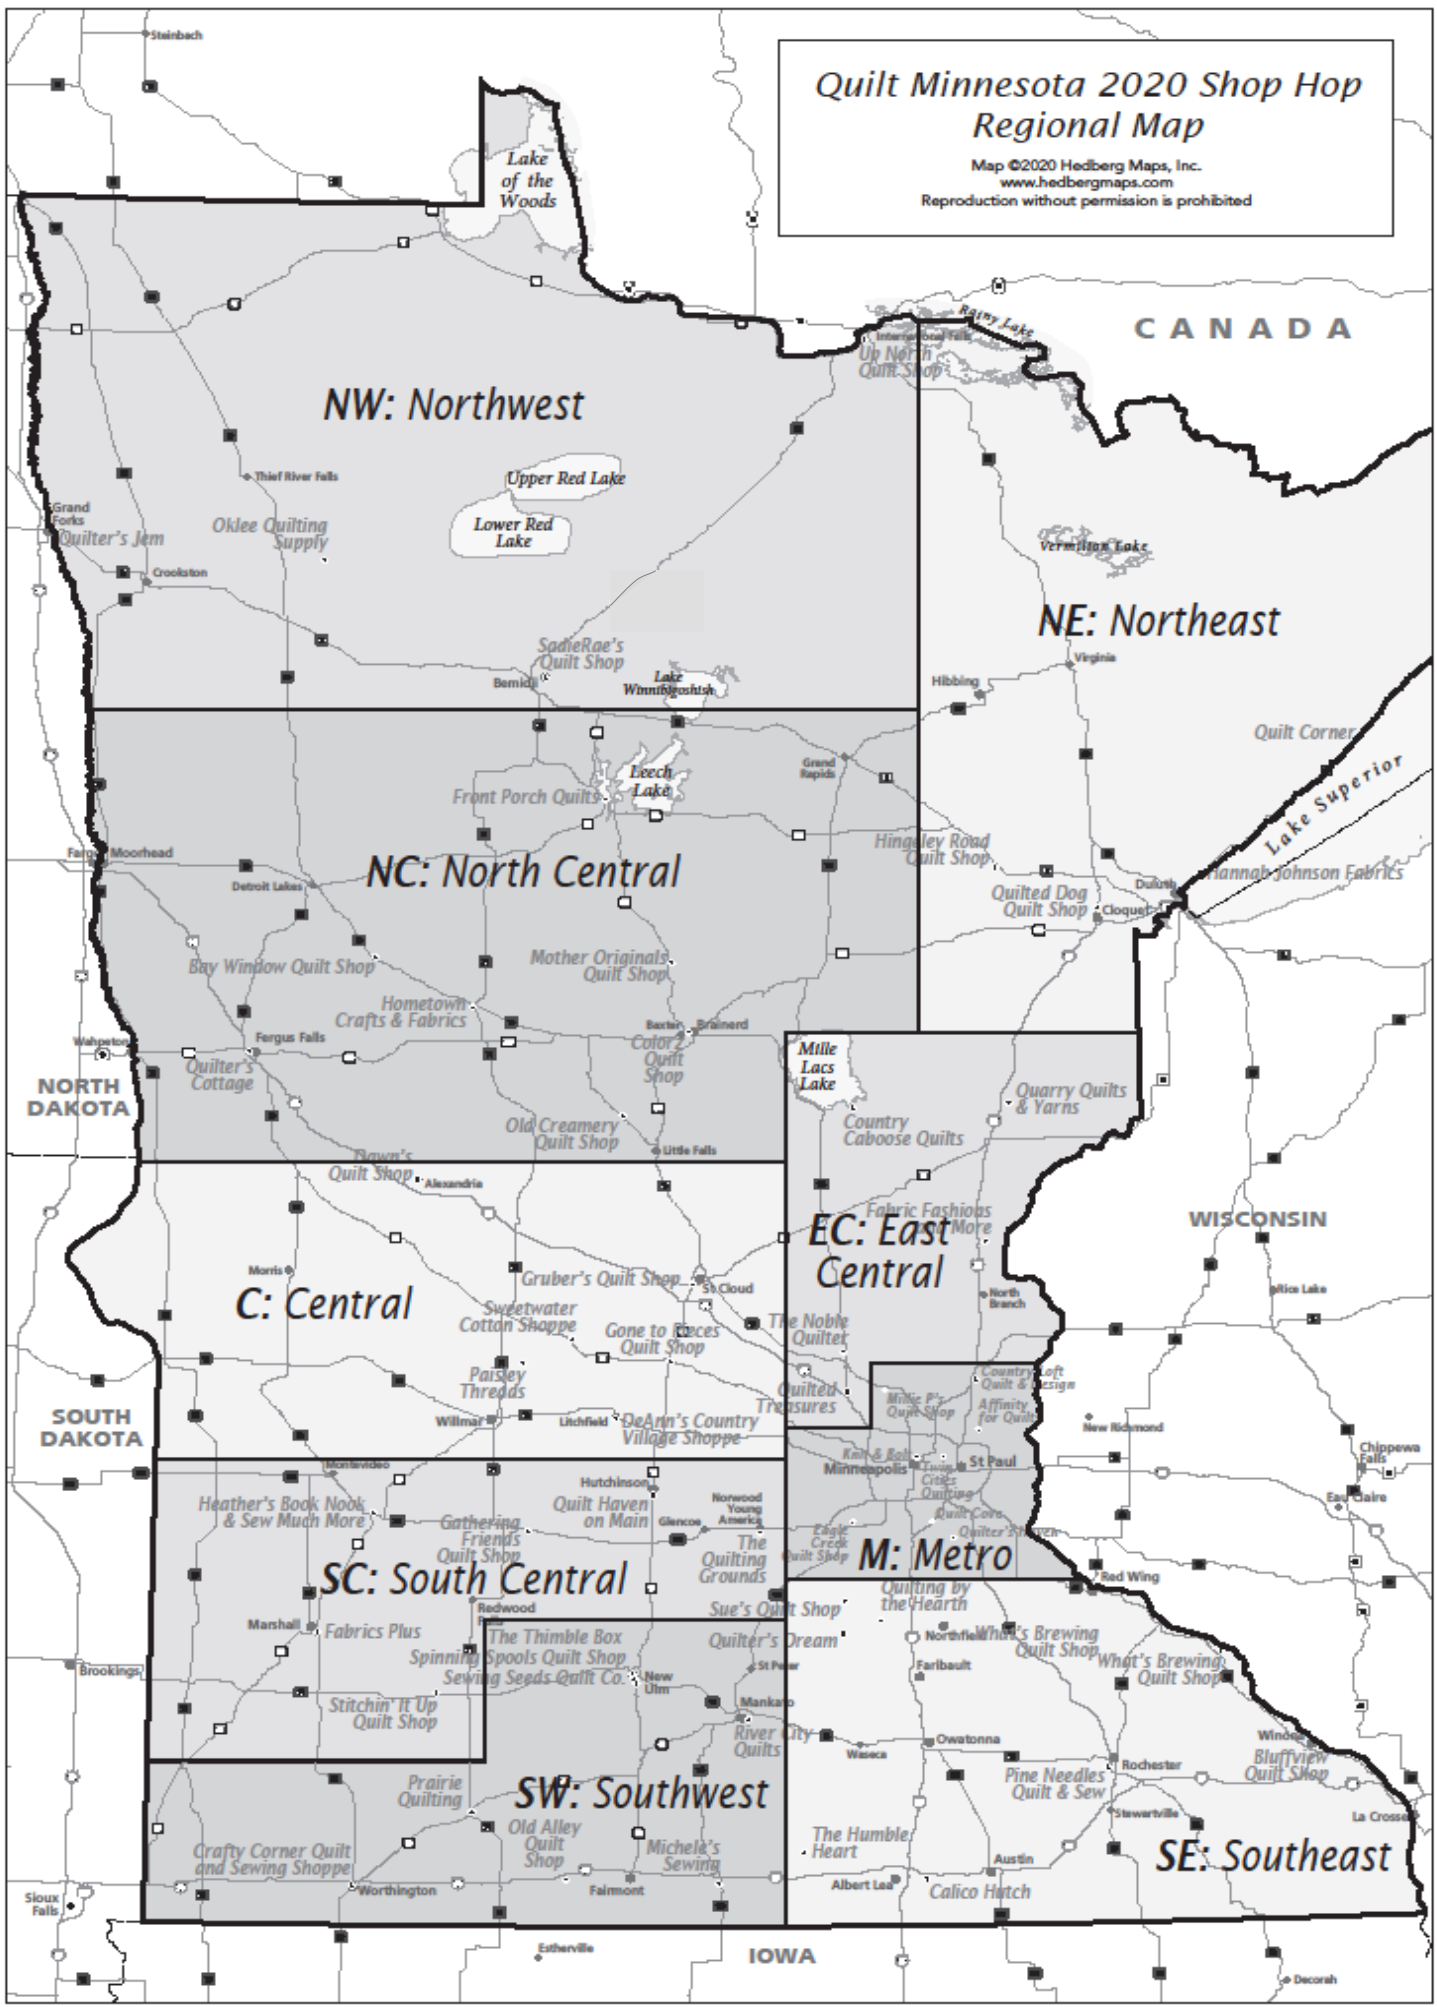

Quilt Minnesota 2020 Shop Hop Regional Map

Map ©2020 Hedberg Maps, Inc.
www.hedbergmaps.com
Reproduction without permission is prohibited

NW: Northwest

NE: Northeast

NC: North Central

EC: East Central

C: Central

SC: South Central

M: Metro

SW: Southwest

SE: Southeast

CANADA

WISCONSIN

IOWA

NORTH DAKOTA

SOUTH DAKOTA

Lake of the Woods

Upper Red Lake
Lower Red Lake

Rainy Lake
Vermilion Lake

Lake Winnepigoshik
Leech Lake

Lake Superior

Mille Lacs Lake

Sioux Falls