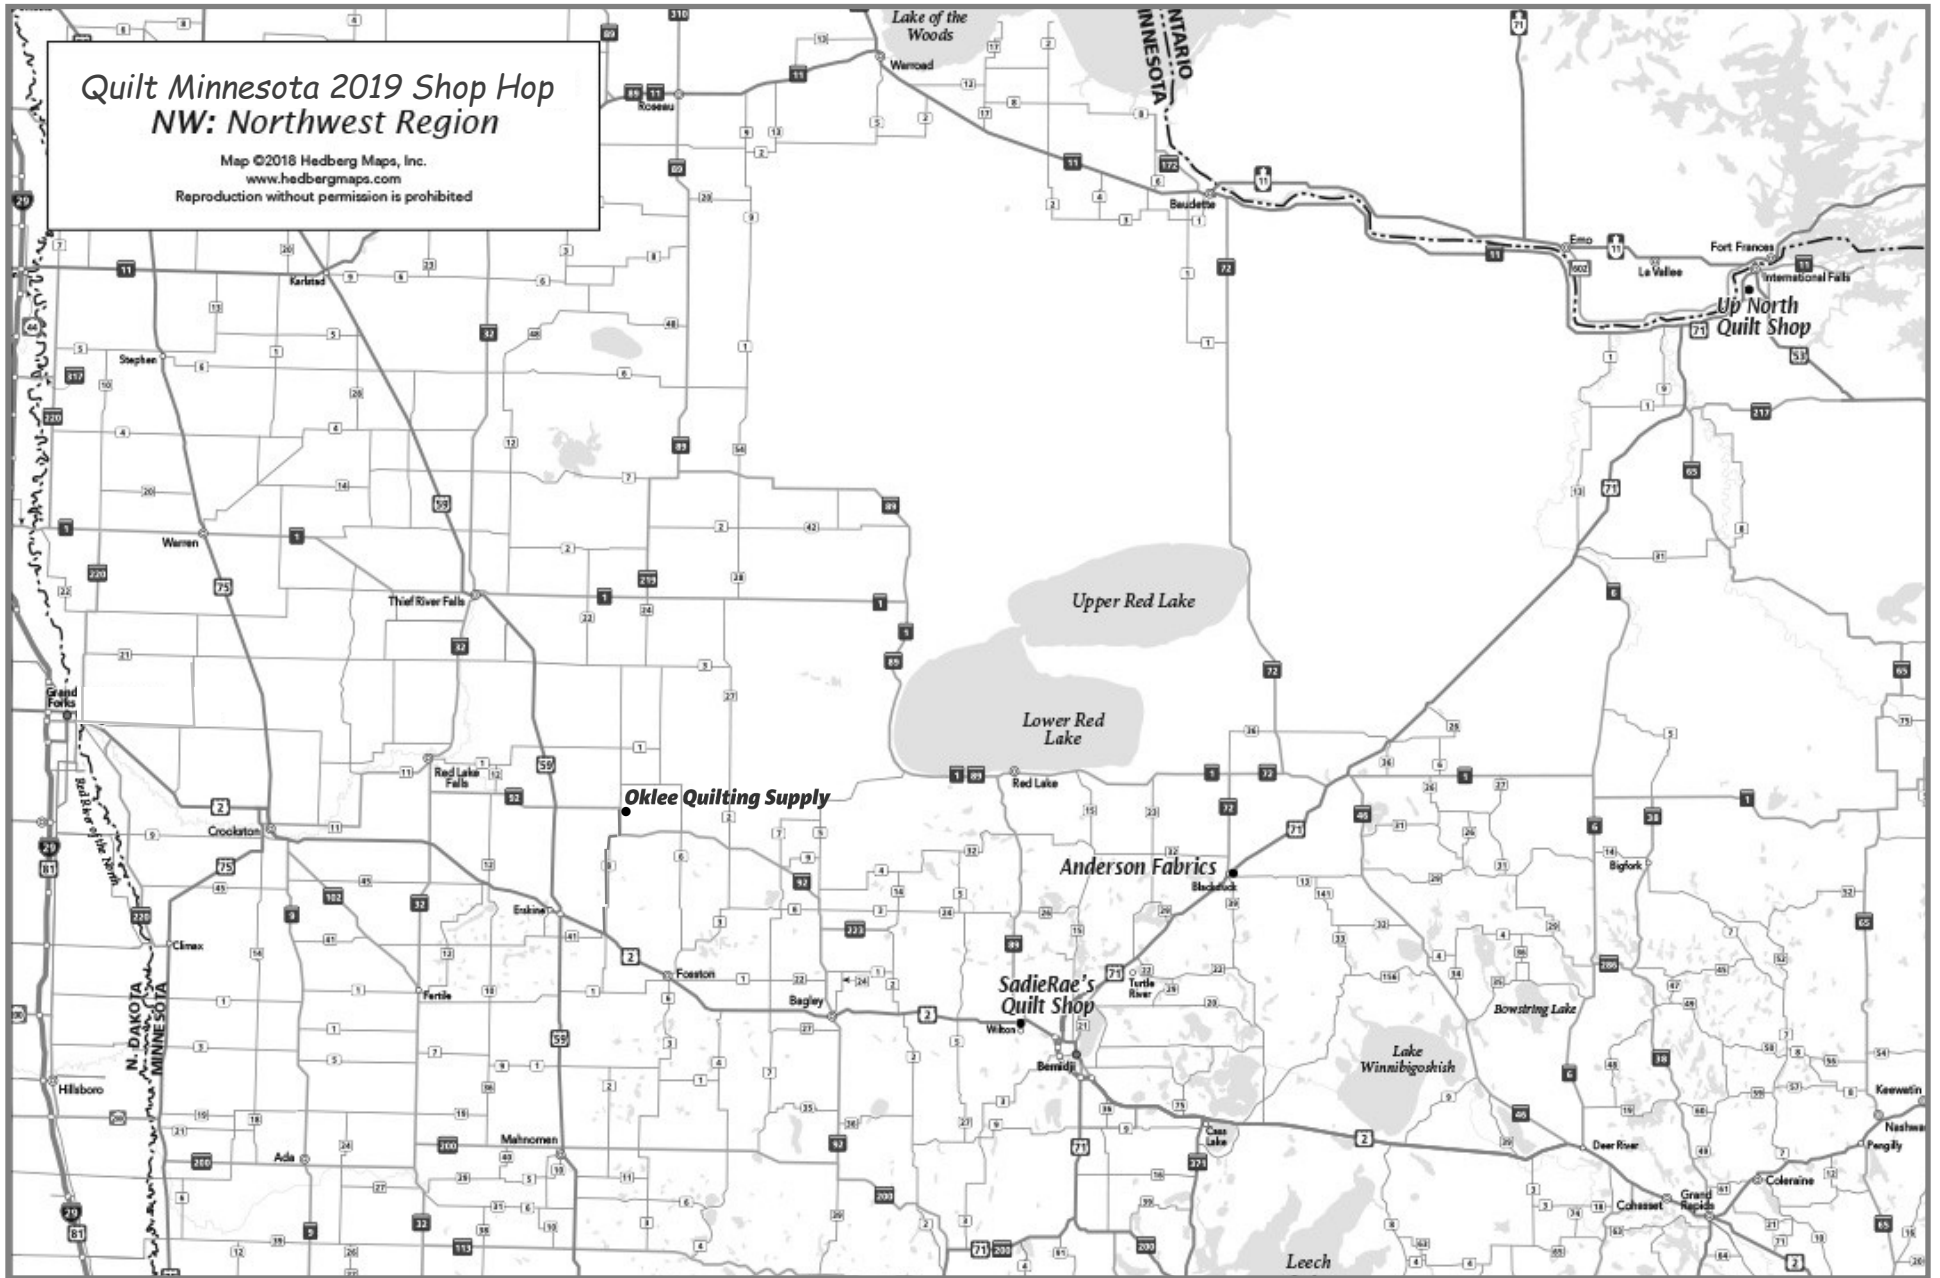

# Quilt Minnesota 2019 Shop Hop NW: Northwest Region

Map ©2018 Hedberg Maps, Inc.  
www.hedbergmaps.com  
Reproduction without permission is prohibited

**Oklee Quilting Supply**

**Anderson Fabrics**

**SadieRae's Quilt Shop**

**Up North Quilt Shop**

Leech