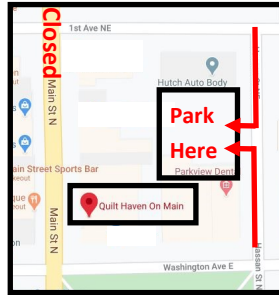

Quilt Haven on Main
7 N. Main Street
Hutchinson, MN 55350
320-587-8341

www.quilthavenonmain.com

Main Street is closed due to construction. Take Hassan St N (one block east of Main Street) and park in the lot behind the shop. Use the back door.

From Hwy 7, turn south at the light at Bluff/Adams (one light east of Main Street). Turn right/west onto 1st Ave NE. Turn left onto Hassan Street and a right into the parking lot.

Coming to Hutchinson **from the north on Hwy 7, 15, or 22:** Follow Hwy7 /22 east of Hwy 7/ Hwy 15 intersection to the first stoplight which is Adams Street and turn south. Take the first right at 1st Ave NE then left at Hassan Street NE and then turn right into the parking lot behind QHOM.

Coming to Hutchinson **from the south on Hwy 22:** Just before reaching the intersection of Hwy 22 and Hwy 7 turn left or west onto Co. Rd 115 / Airport Road. Turn right onto Adams Street and follow this all the way into downtown Hutchinson. Once you cross Washington Ave. at the Ace Hardware corner you will see the parking lot on the left behind QHOM.

Coming to Hutchinson **from the south on Hwy 15:** Go east (first exit) off the round-a-bout at the Menard's corner. Continue east on #115 / Airport Road until Adams Street. Turn left /north onto Adams and continue all the way to downtown Hutchinson. Once you cross Washington Ave. at the Ace Hardware corner you will see the parking lot on the left which is behind QHOM.