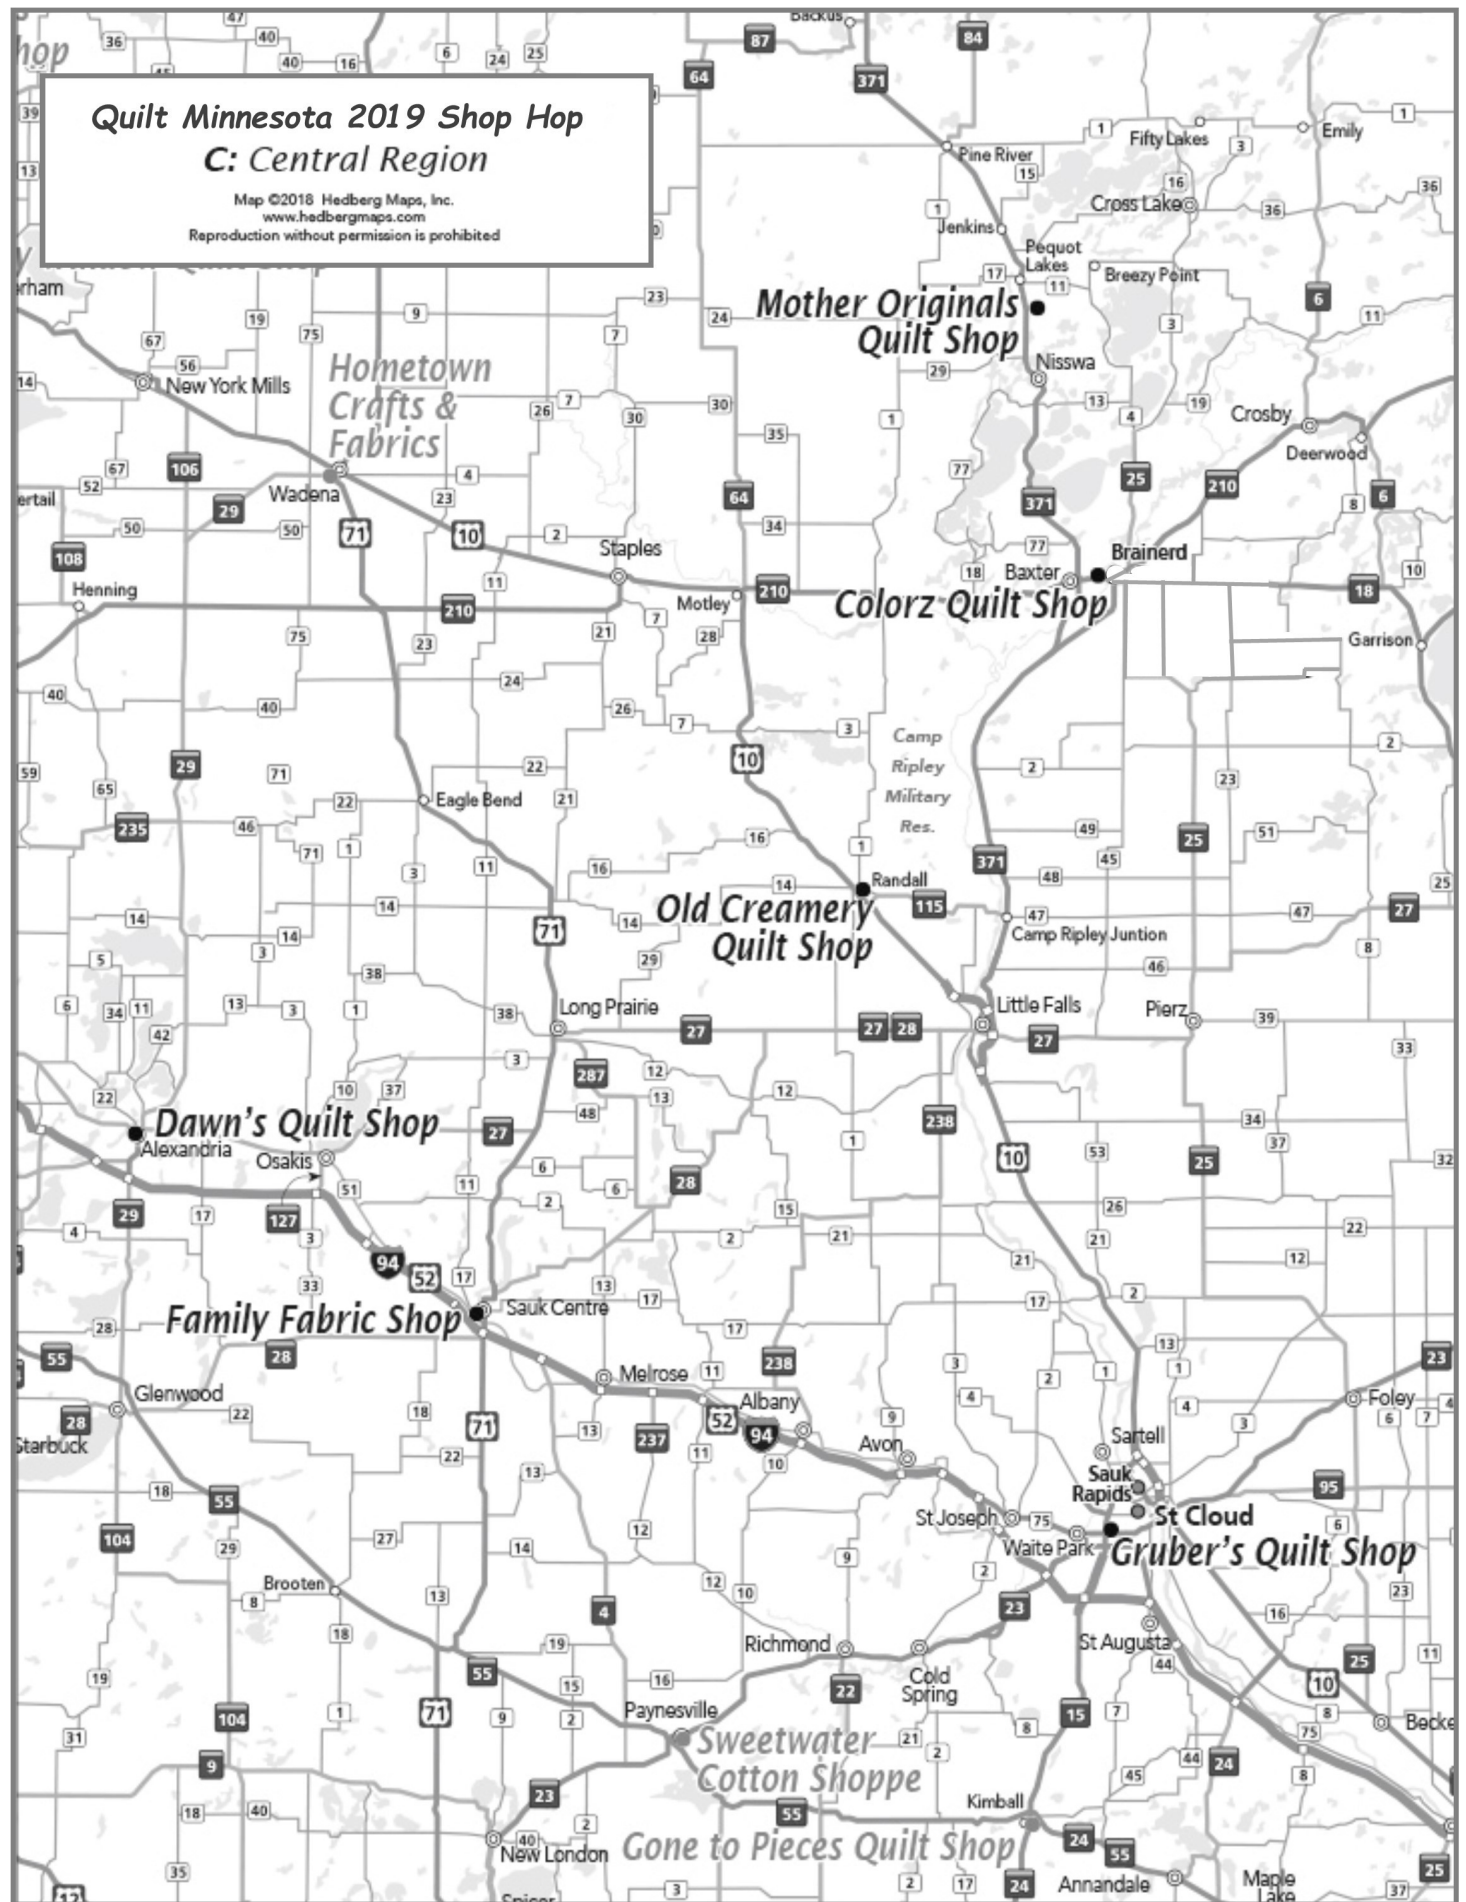

Quilt Minnesota 2019 Shop Hop C: Central Region

Map ©2018 Hedberg Maps, Inc.
www.hedbergmaps.com
Reproduction without permission is prohibited

*Hometown
Crafts &
Fabrics*

*Mother Originals
Quilt Shop*

Colorz Quilt Shop

*Old Creamery
Quilt Shop*

Dawn's Quilt Shop

Family Fabric Shop

Gruber's Quilt Shop

*Sweetwater
Cotton Shoppe*

Gone to Pieces Quilt Shop