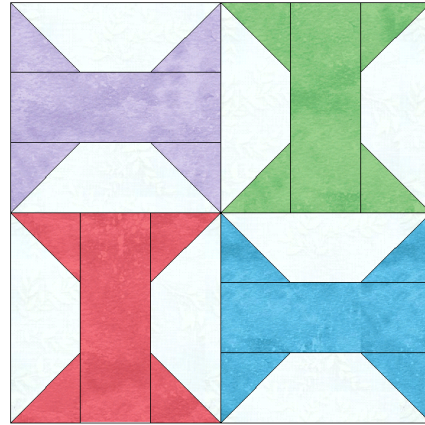

Midsummer's Eve

Block of the Week

Block 5----Arkansas Traveler

15 1/2" square

Cut

Blue---one 3" x 8" rectangle
four 3" squares

Red---one 3" x 8" rectangle
four 3" squares

Purple---one 3" x 8" rectangle
four 3" squares

Green---one 3" x 8" rectangle
four 3" squares

White---eight 3" x 8" rectangles

Optional---Folded Corner Clipper

Pattern Courtesy of
JunctionFabric.com