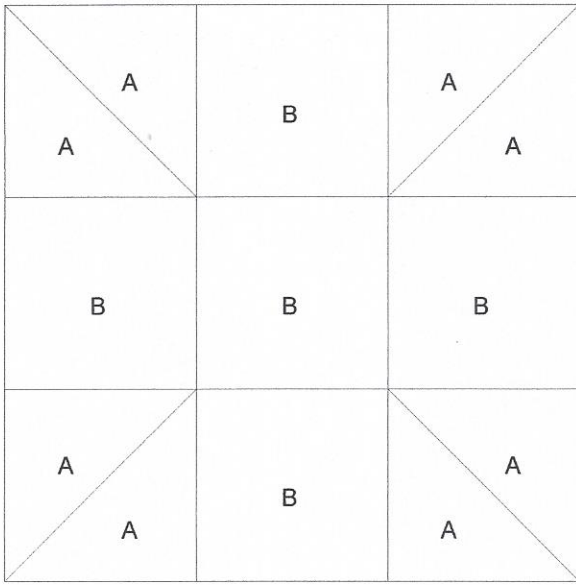

1681b

Rotary cutting instructions for 6.00 x 6.00 (inches) block

Cutting Diagrams

Patch Count