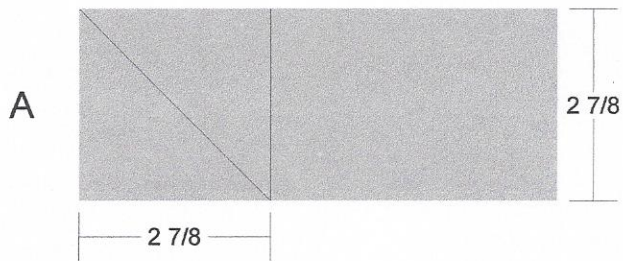

1681b

Rotary cutting instructions for 6.00 x 6.00 (inches) block

Cutting Diagrams

Patch Count