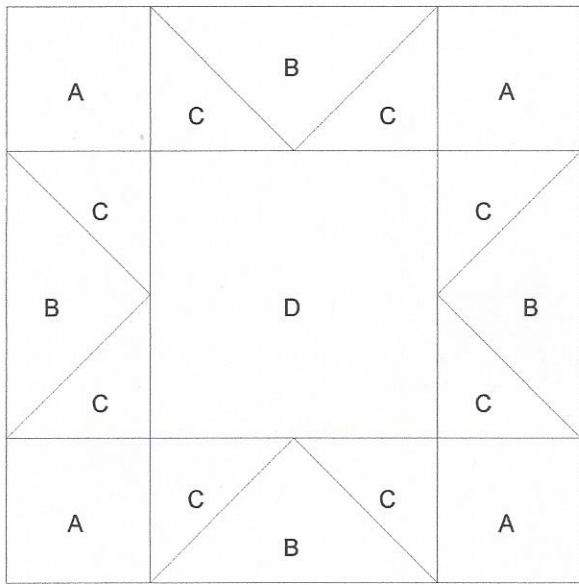

2138d

Rotary cutting instructions for 12.00 x 12.00 (inches) block

Cutting Diagrams

Patch Count

D

6 1/2

6 1/2

1 patch