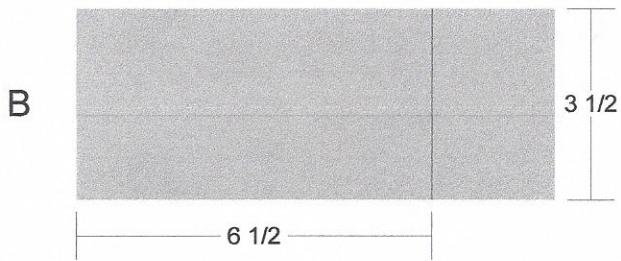

Cutting Diagrams