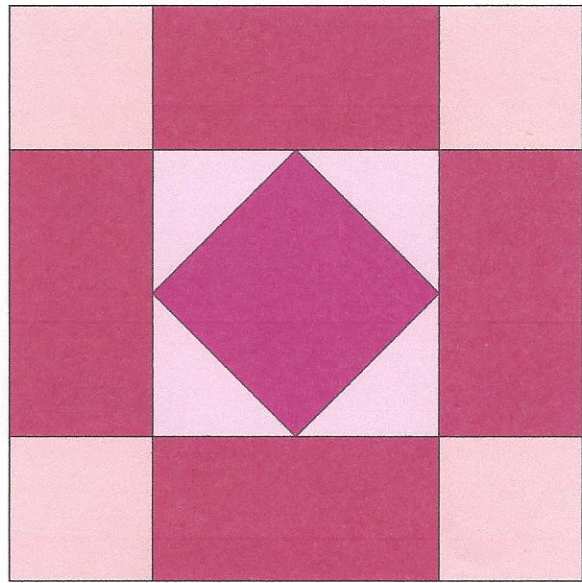

# Album

Rotary cutting instructions for 12.00 x 12.00 (inches) block