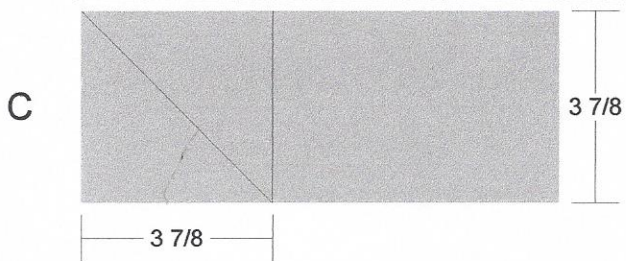

Cutting Diagrams