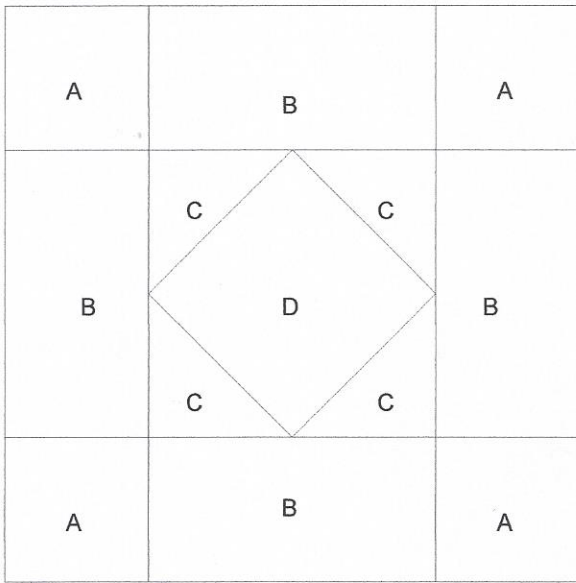

# Album

Rotary cutting instructions for 12.00 x 12.00 (inches) block

## Cutting Diagrams

D

1 patch