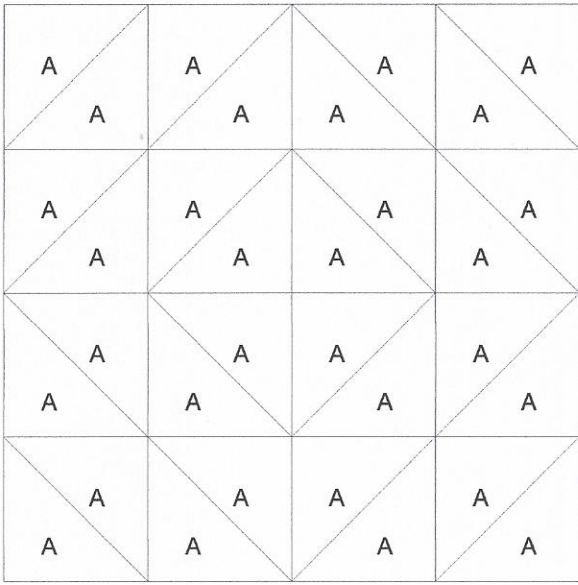

1204a

Rotary cutting instructions for 12.00 x 12.00 (inches) block

Cutting Diagrams

Patch Count