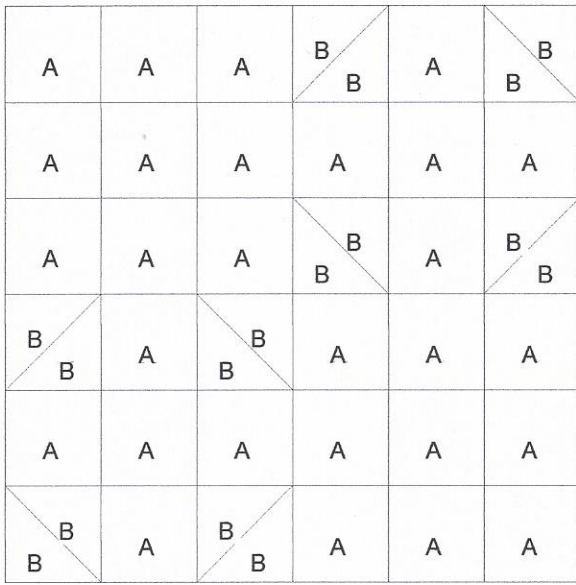

1003b

Rotary cutting instructions for 12.00 x 12.00 (inches) block

Block 16

Cutting Diagrams

Patch Count