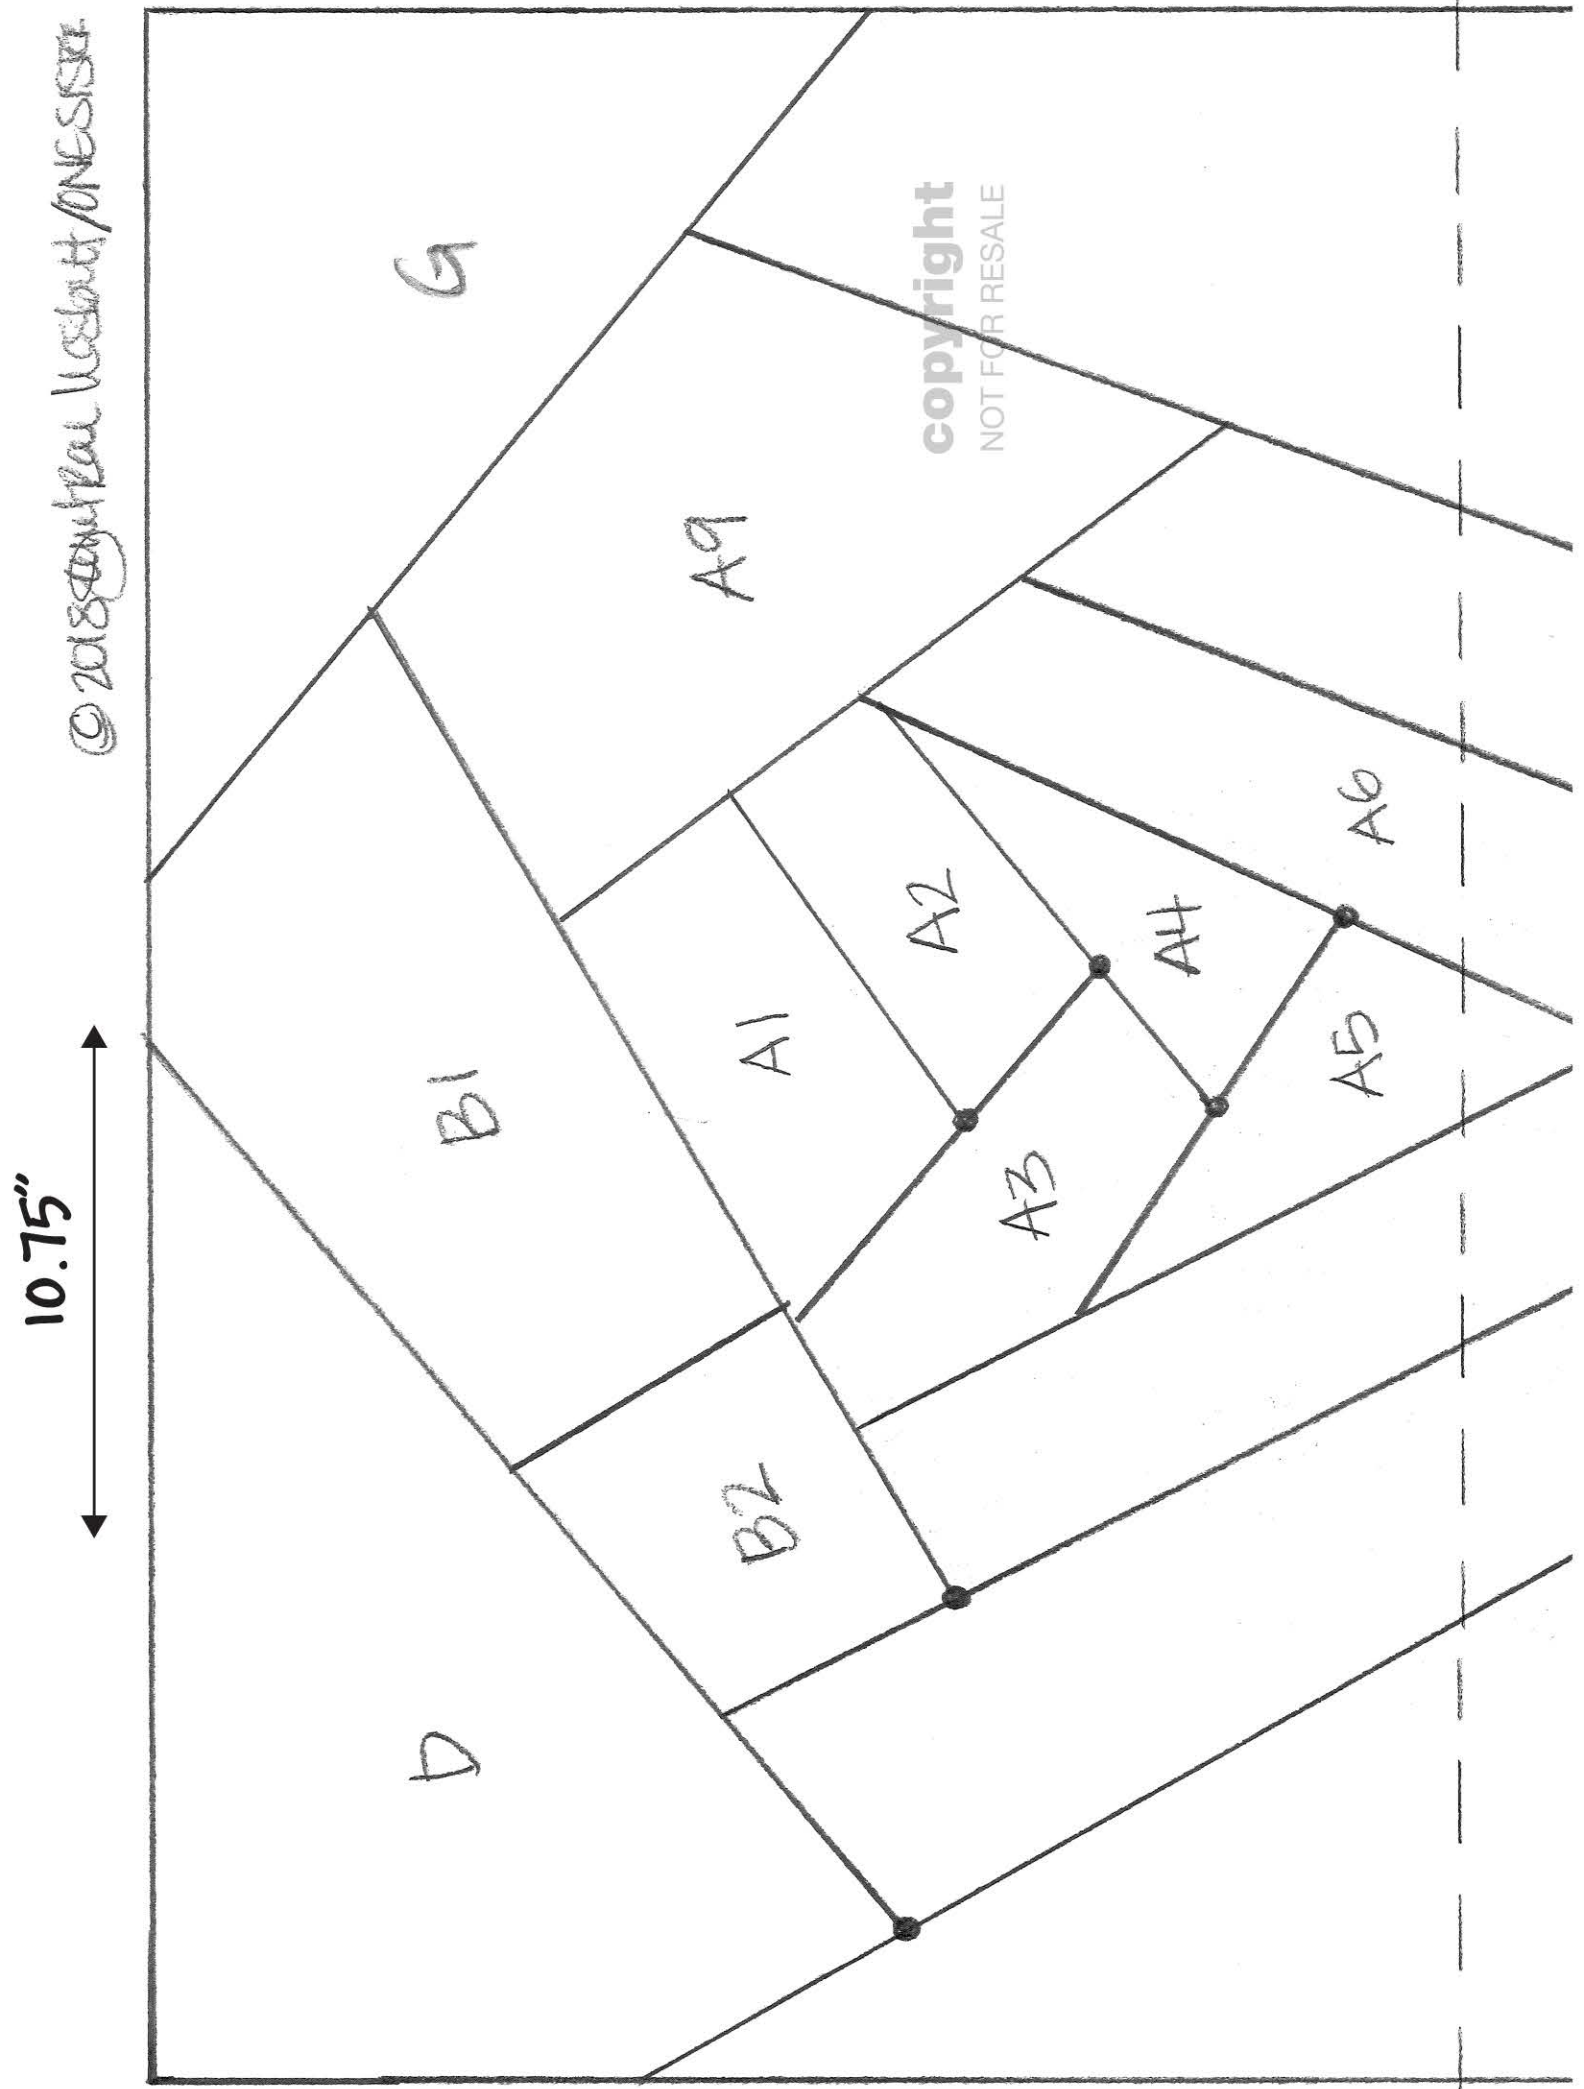

(TOP) HEART BLOCK
for
LOG CABIN HEARTS

ALIGN BOTTOM OF BLOCK ALONG DOTTED
LINE to COMPLETE the TEMPLATE 10³/₄" x 15"

(BOTTOM)

HEART BLOCK for LOG CABIN HEARTS

ALIGN TOP
OF BLOCK
ALONG
DOTTED
LINE TO
COMPLETE
the
TEMPLATE

10 3/4" X 15"

copyright
NOT FOR RESALE

© 2018 www.paulwesscott.com

10.75"