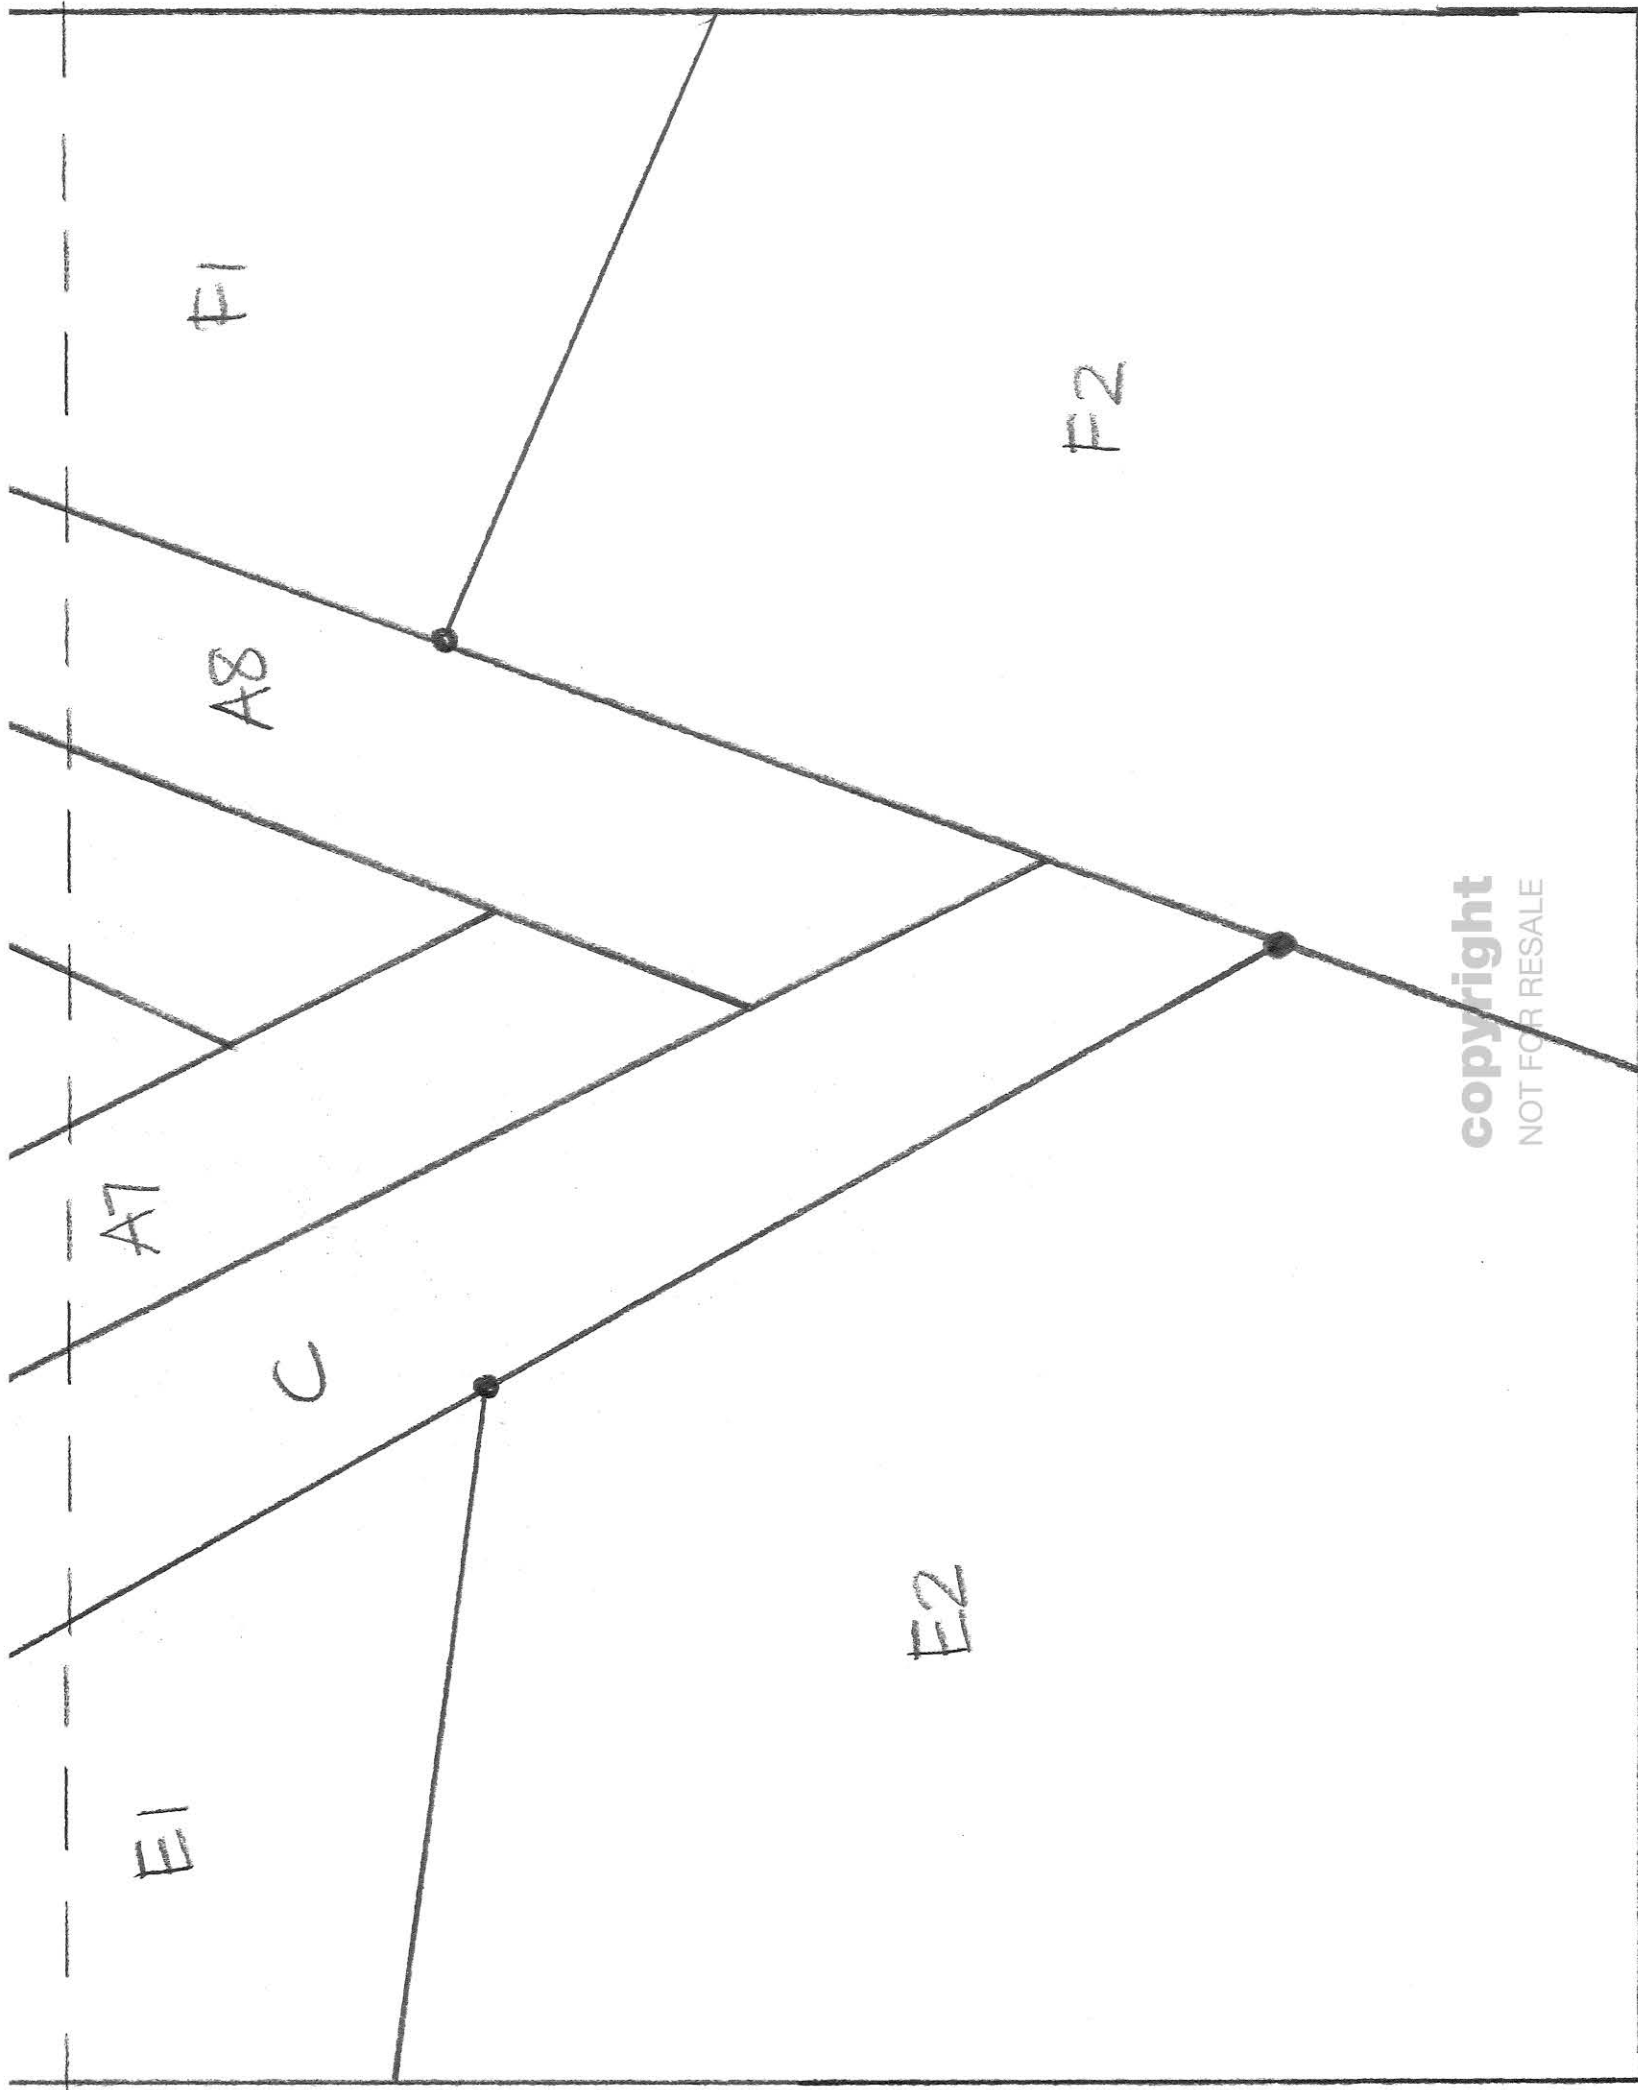

(TOP) HEART BLOCK
for
LOG CABIN HEARTS

ALIGN BOTTOM OF BLOCK ALONG DOTTED
LINE to COMPLETE the TEMPLATE 10³/₄" x 15"

(BOTTOM)

HEART BLOCK for LOG CABIN HEARTS

ALIGN TOP
OF BLOCK
ALONG
DOTTED
LINE TO
COMPLETE
the
TEMPLATE

10 3/4" X 15"

copyright
NOT FOR RESALE

© 2018 www.paulwesscott.com

10.75"