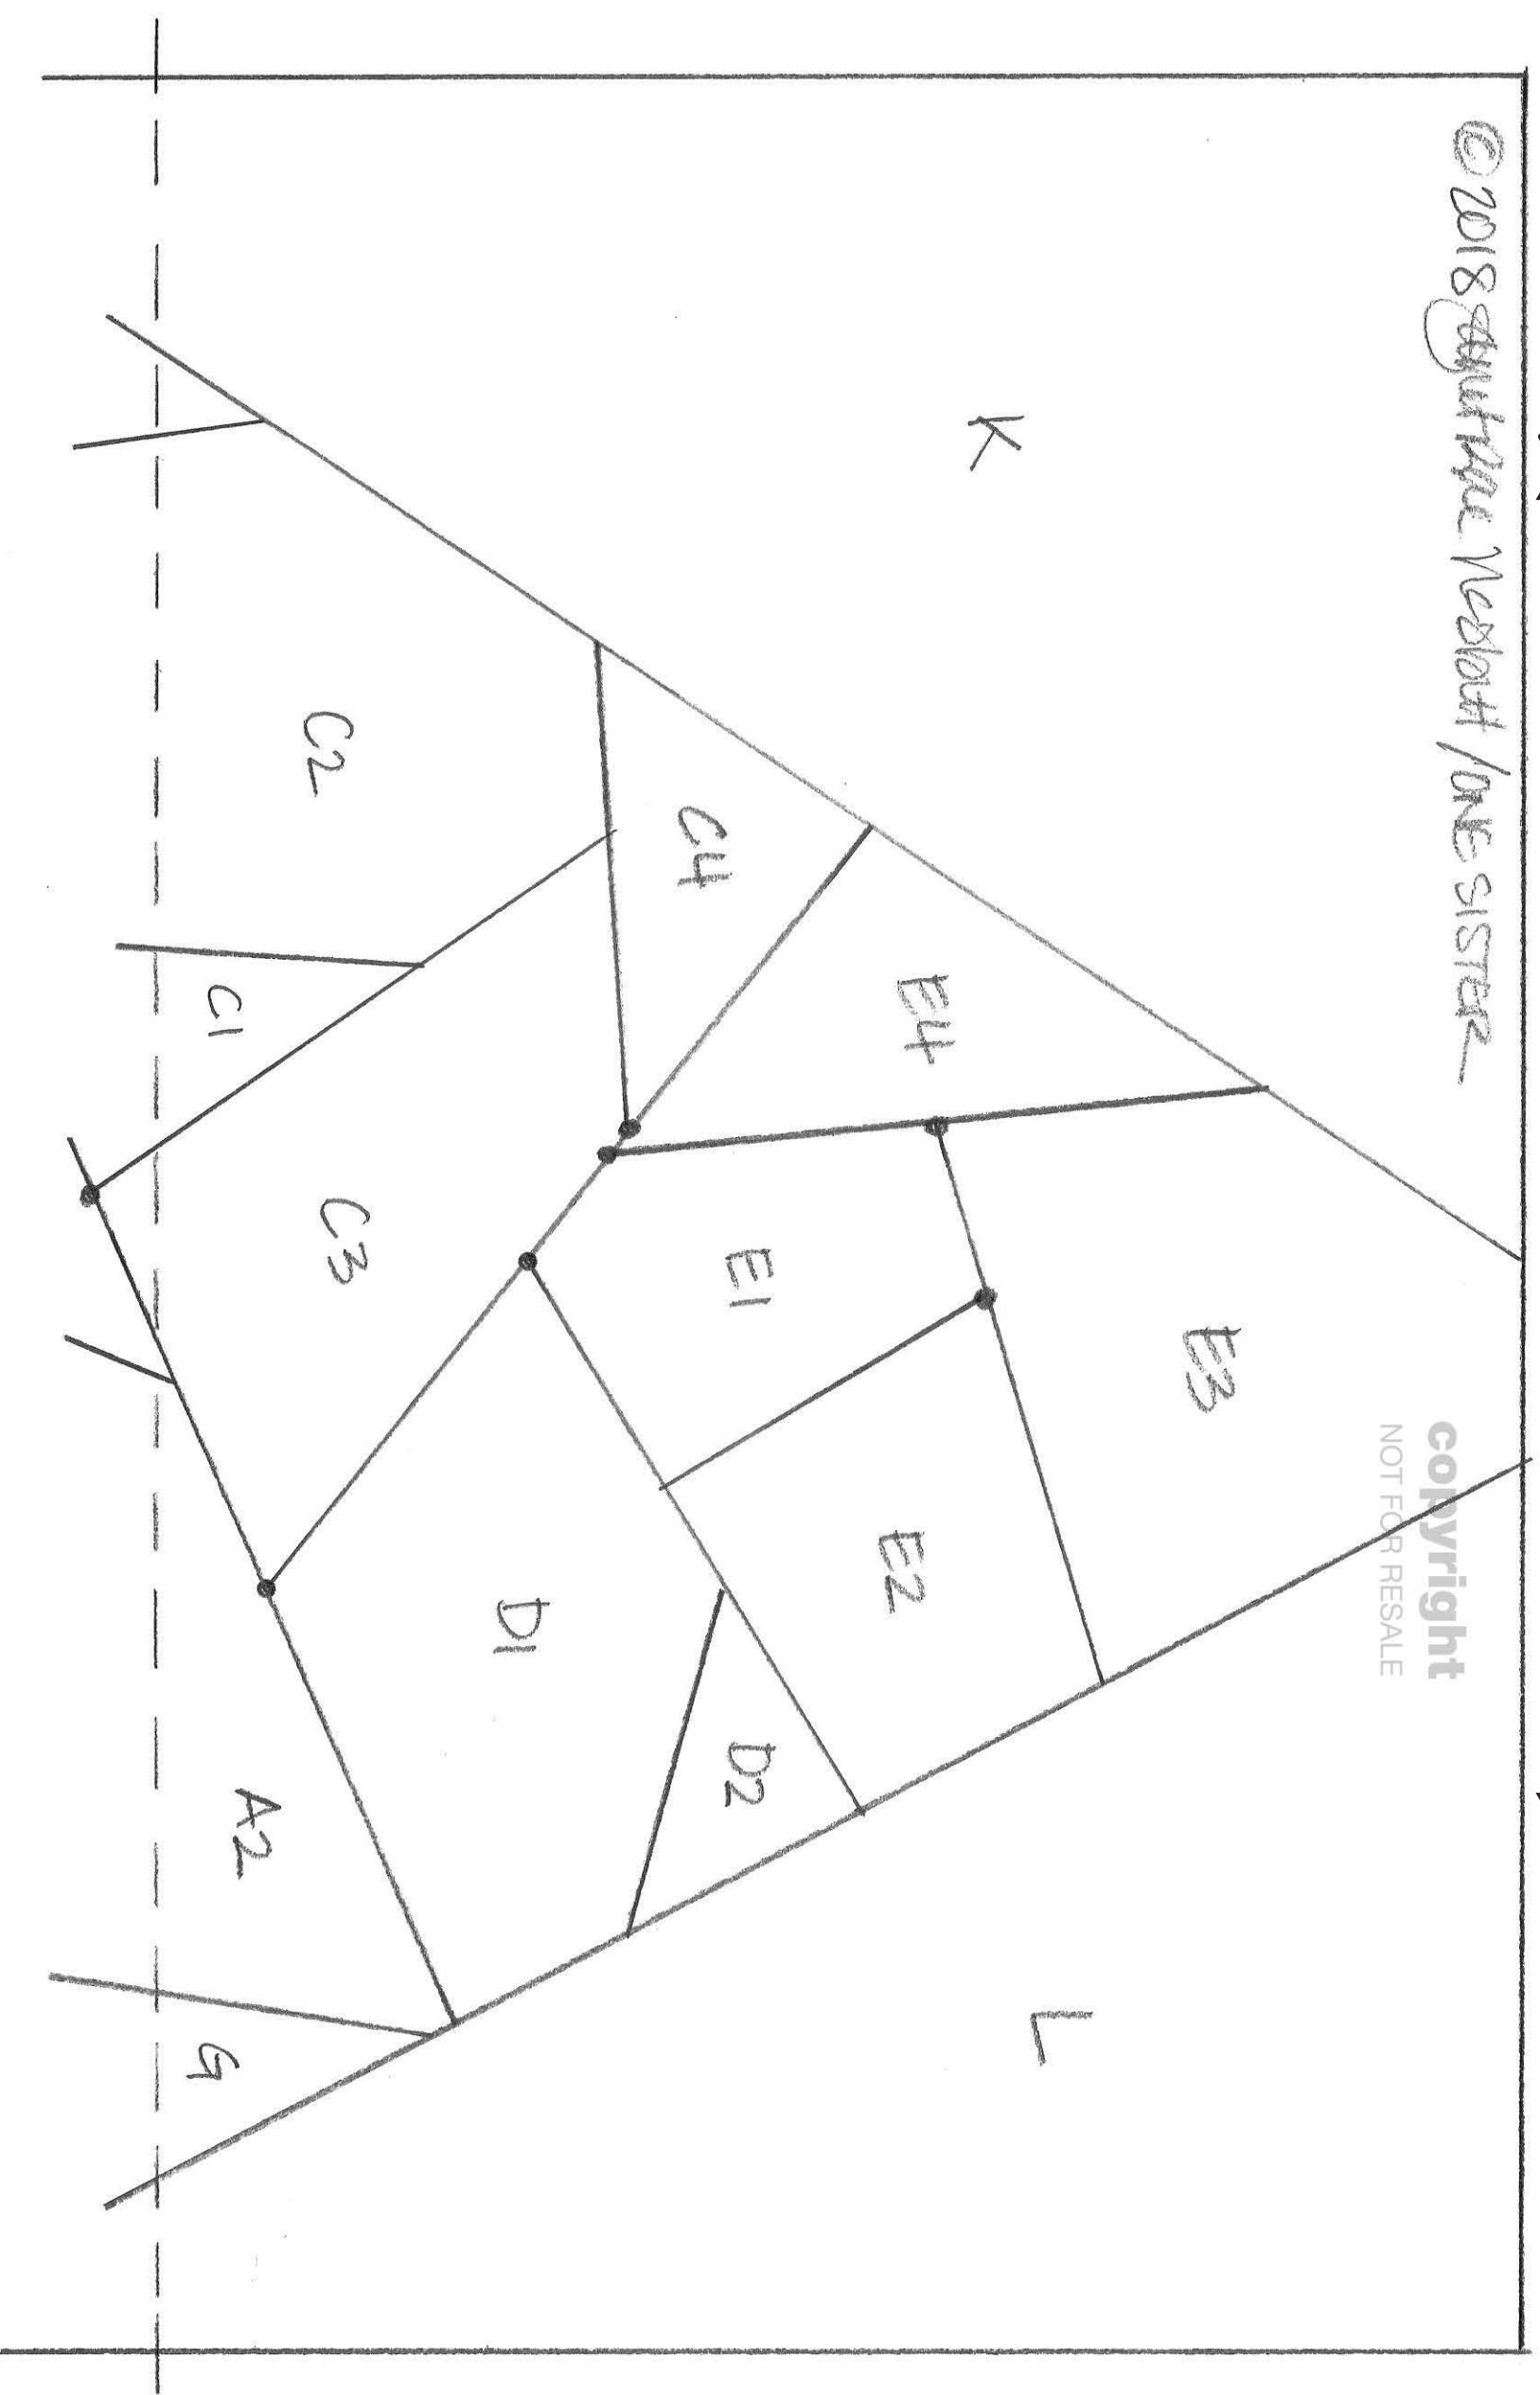

ALIGN TOP
OF BLOCK
ADDING
DOTTED
LINE TO
COMPLETE
the
TEMPLATE
12 1/2" x 16 1/2"

copyright
NOT FOR RESALE

12.5"

TRAIL PUMPKIN (BOTTOM)
"HAPPY FALL"
for

© 2018 ~~Shirley~~ West / ONE SISTER

© 2018 ~~Signature~~ Nestor / ONE SISTER

12.5"

copyright
NOT FOR RESALE

TALL PUMPKIN (TOP)

"HAPPY FALL!"

ALIGN BOTTOM OF BLOCK ALONG DOTTED LINE to COMPLETE the TEMPLATE 12 1/2" x 16 1/2"

(TOP)

SMALL
PUMPKIN
for
"HAPPY
FALL"

14.5"

© 2018 ~~Shirley~~ Weslott/ONE SISTER

copyright
NOT FOR RESALE

ALIGN BOTTOM OF BLOCK ALONG DOTTED
LINE TO COMPLETE THE TEMPLATE 10³/₄" X 14¹/₂"

SMALL
PUMPKIN
for
"HAPPY
FALL"

ALIGN TOP
OF BLOCK
ALONG
DOTTED
LINE TO
COMPLETE
the
TEMPLATE
10 3/4" x 14 1/2"