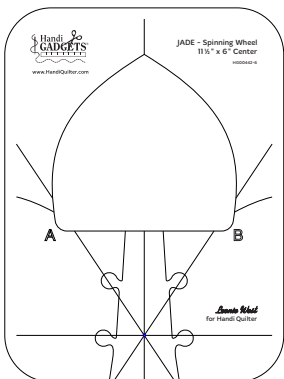

Members receive exclusive club rulers, mentorship, and a special gift for joining.

**Handi Quilter®**  
Designed by a Quilter, for Quilters™

January

JADE - 5½" Spin-e-fex

February

JADE - Wreath\*

March

JADE - 12" Spinning Wave

April

JADE - Spinning Wheel (with 6" Center)\*

May

JADE - Border

June

JADE - Spinning Wheel 2 (with 3¾" Center)\*

\* Anchor pin included