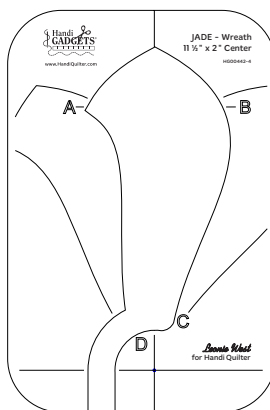

Members receive exclusive club rulers, mentorship, and a special gift for joining.

**Handi Quilter®**  
Designed by a Quilter, for Quilters™

January

JADE - 5½" Spin-e-fex

February

JADE - Wreath\*

March

JADE - 12" Spinning Wave

April

JADE - Spinning Wheel (with 6" Center)\*

May

JADE - Border

June

JADE - Spinning Wheel 2 (with 3¾" Center)\*

\* Anchor pin included