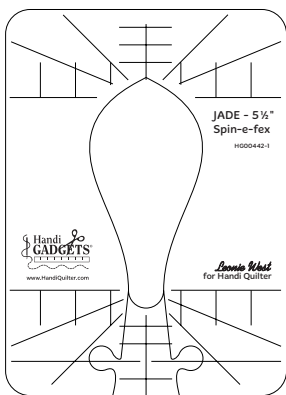

Members receive exclusive club rulers, mentorship, and a special gift for joining.

**Handi Quilter®**  
Designed by a Quilter, for Quilters™

January

JADE - 5½" Spin-e-fex

February

JADE - Wreath\*

March

JADE - 12" Spinning Wave