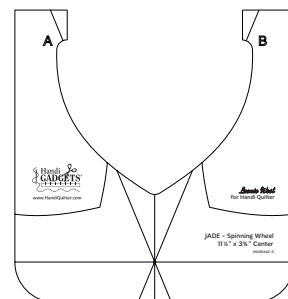

Members receive exclusive club rulers, mentorship, and a special gift for joining.

**Handi Quilter®**  
Designed by a Quilter, for Quilters™

January

JADE - 5½" Spin-e-fex

February

JADE - Wreath\*

March

JADE - 12" Spinning Wave

April

JADE - Spinning Wheel (with 6" Center)\*

May

JADE - Border

June

JADE - Spinning Wheel 2 (with 3¾" Center)\*

\* Anchor pin included