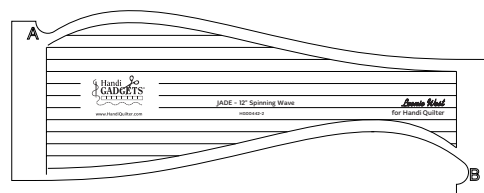

Members receive exclusive club rulers, mentorship, and a special gift for joining.

**Handi Quilter®**  
Designed by a Quilter, for Quilters™

January

JADE - 5½" Spin-e-fex

February

JADE - Wreath\*

March

JADE - 12" Spinning Wave