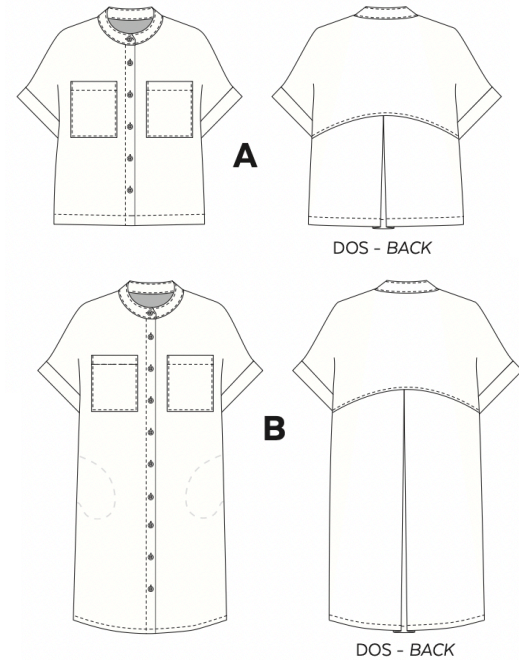

Florence Shirt / Shirt Dress Class

Learn to cut & construct a short-sleeved button-up shirt or shirtdress with band-collar! Make one for yourself or someone else – 28 sizes included in pattern for girls and women, bust range 21”-51” (age 2 to women’s 2XL).

Prerequisites:

- Must know how to use your own sewing machine and how to choose pattern size.
- Take Confident Stitching class and/or Garment Sewing Basics class if needed.

Learn to:

- Lay out pattern pieces & cut from fabric yardage
- Stitch a (symmetrical) band collar
- Make a box pleat
- Attach patch pockets
- Topstitch neatly
- Turn an even hem on any shape edge
- Sew buttonholes on your machine

Supply List:

1. Sewing machine with power cord & accessories (including manual)
   - Pinking shears or serger
   - Pre-washed and pressed fabric (see homework below)
   - Matching threads
   - Paper pattern
   - Fabric scissors
   - Pins
   - Regular pencil
   - Chalk pencil in a color that shows on your fabric
   - Tape measure (flexible, non-rigid)
   - Seam ripper
   - Buttons or $5 cash if you want to purchase from instructor’s stash
3. Bring lunch for break (30 minutes) - refrigerator available or grab takeout at one of the neighboring restaurants in our

Class prep:

- Pre-wash & dry fabric yardage
- Iron washed yardage
- Trace copy of pattern size you plan to use if you don’t want to cut original paper copy. We recommend Pattern Ease.

Date: _____

Time: _____

Questions? 972-612-2641   info@notyourmamasquiltstore.com   Notyourmamasquiltstore.com