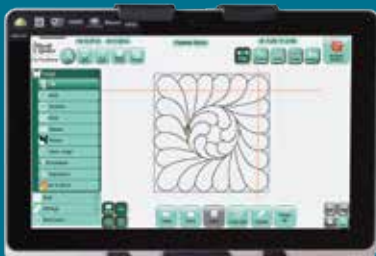

HQ²⁴ Fusion® 24" Longarm Quilting Machine

MACHINE FEATURES AND BENEFITS

- 24" throat for your largest projects, consistent stitch quality from 4 stitches-per-inch up to 24 stitches-per-inch
- 2 modes of stitch-regulation: Precision and Cruise
- 20" of open quilting space: quilt from crib to king with ease
- Large "M" class bobbin
- Front hand wheel
- Fingertip controls allow you to switch quickly from manual mode to stitch-regulation mode
- Built-in-adjustable LED lighting functions with menu control
  - -Warm/Cool/Neutral or UV lights
- Full- and half-stitch settings
- Needle-position control
- Stitch counters
- Built-in diagnostics
- Video and audio playback options
- Thread-break sensor
- Integrated, adjustable laser light
- Built-in connection point for HQ Micro Handles
- 12' Professional Fusion Frame System; load and quilt with no additional adjustment needed
- Precision-Glide track for the smoothest quilting
- HQ customer service and warranty
- Optional accessories: HQ Pro-Stitcher, Groovy Board Adaptor & Stylus, HQ Super Leader
- Hand-crafted in the USA

OTHER HQ Family Members

HQ Pro-Stitcher®

Computer-Guided Quilting