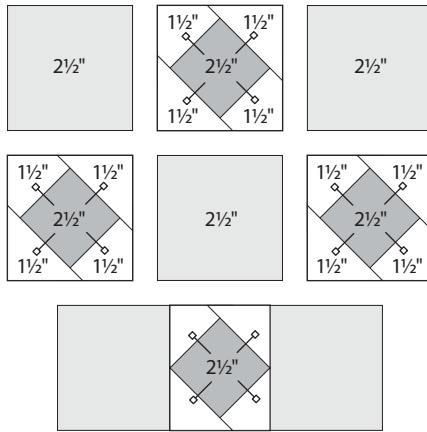

moda

Sampler Block Shuffle

6" x 6" finished

Cutting

Print 1

5-2½" squares

Print 2

4-2½" squares

Background

16-1½" squares

✂ - Easy Corner Triangle

Color Options

moda

MODAFABRICS.COM

#showmethemoda