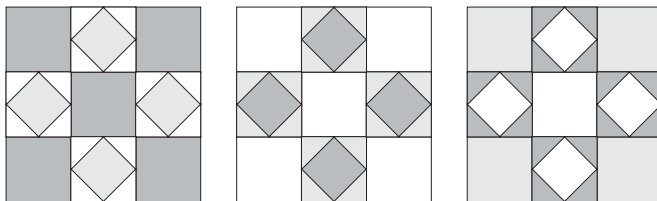

moda

Sampler Block Shuffle

6" x 6" finished

Cutting

Print 1

5-2½" squares

Print 2

4-2½" squares

Background

16-1½" squares

✂ - Easy Corner Triangle

Color Options

moda

MODAFABRICS.COM

#showmethemoda