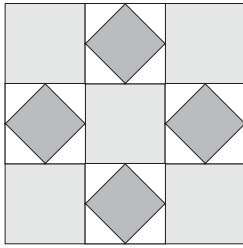

moda

Sampler Block Shuffle

6" x 6" finished

Cutting

Print 1

5-2½" squares

Print 2

4-2½" squares

Background

16-1½" squares

✂ - Easy Corner Triangle

Color Options

moda

MODAFABRICS.COM

#showmethemoda