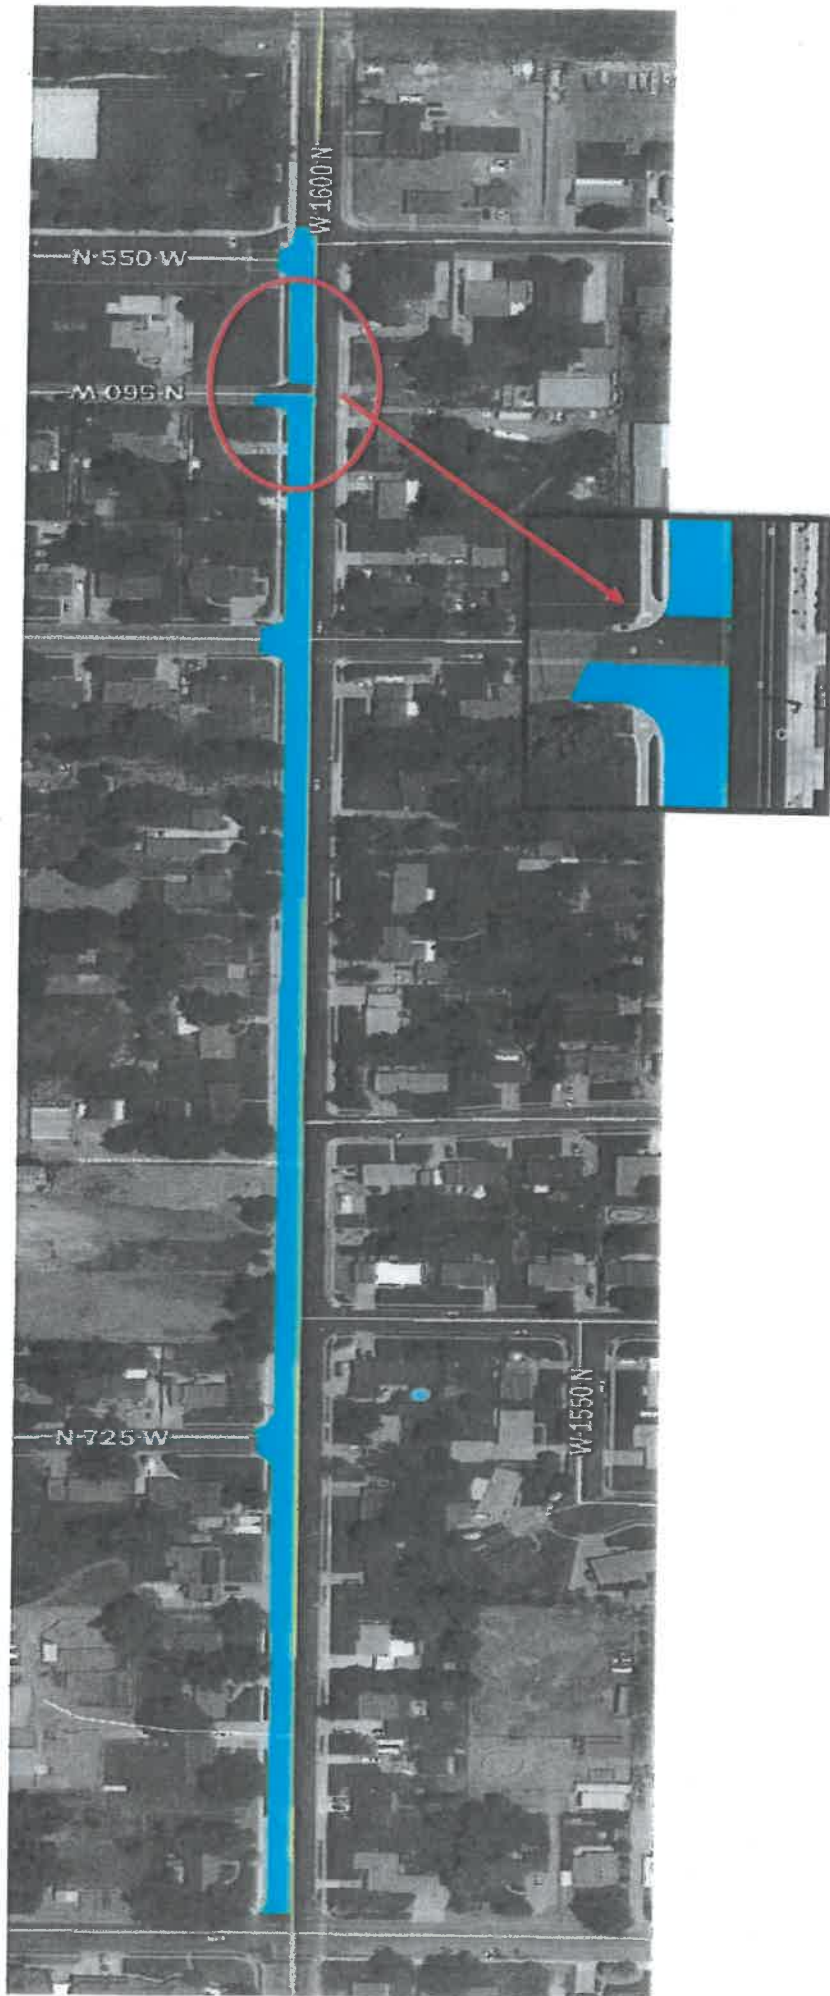

South Side of Page Lane
550W - 800W

CITY OF WEST BOUNTIFUL
BRIGHT PINK DAY SATURDAY 8/11

North side of Pages Ln
550 W - 800 W

**CITY OF WEST BOUNTIFUL
AQUA DAY SUNDAY 8/12**

So. side of 400N from 1100W - 750W
and 800W south

CITY OF WEST BOUNTIFUL
GREEN DAY SATURDAY 8/18

CITY OF WEST BOUNTIFUL
PURPLE DAY SUNDAY 8/19

North side of 400 N from 1100 W - 750 W

2250 N, 1810 N, East end of Millbridge Ln

CITY OF WEST BOUNTIFUL
BLUE DAY WEDNESDAY 8/22

Millbridge Ln

© 2018 Google

1000W off of 200N, middle of millbridge Ln

CITY OF WEST BOUNTIFUL
YELLOW DAY THURSDAY 8/23

Pages Ln East of 550W, 400N from 1100W going west 300ft.)
 400N (north side) from 800W east to the school