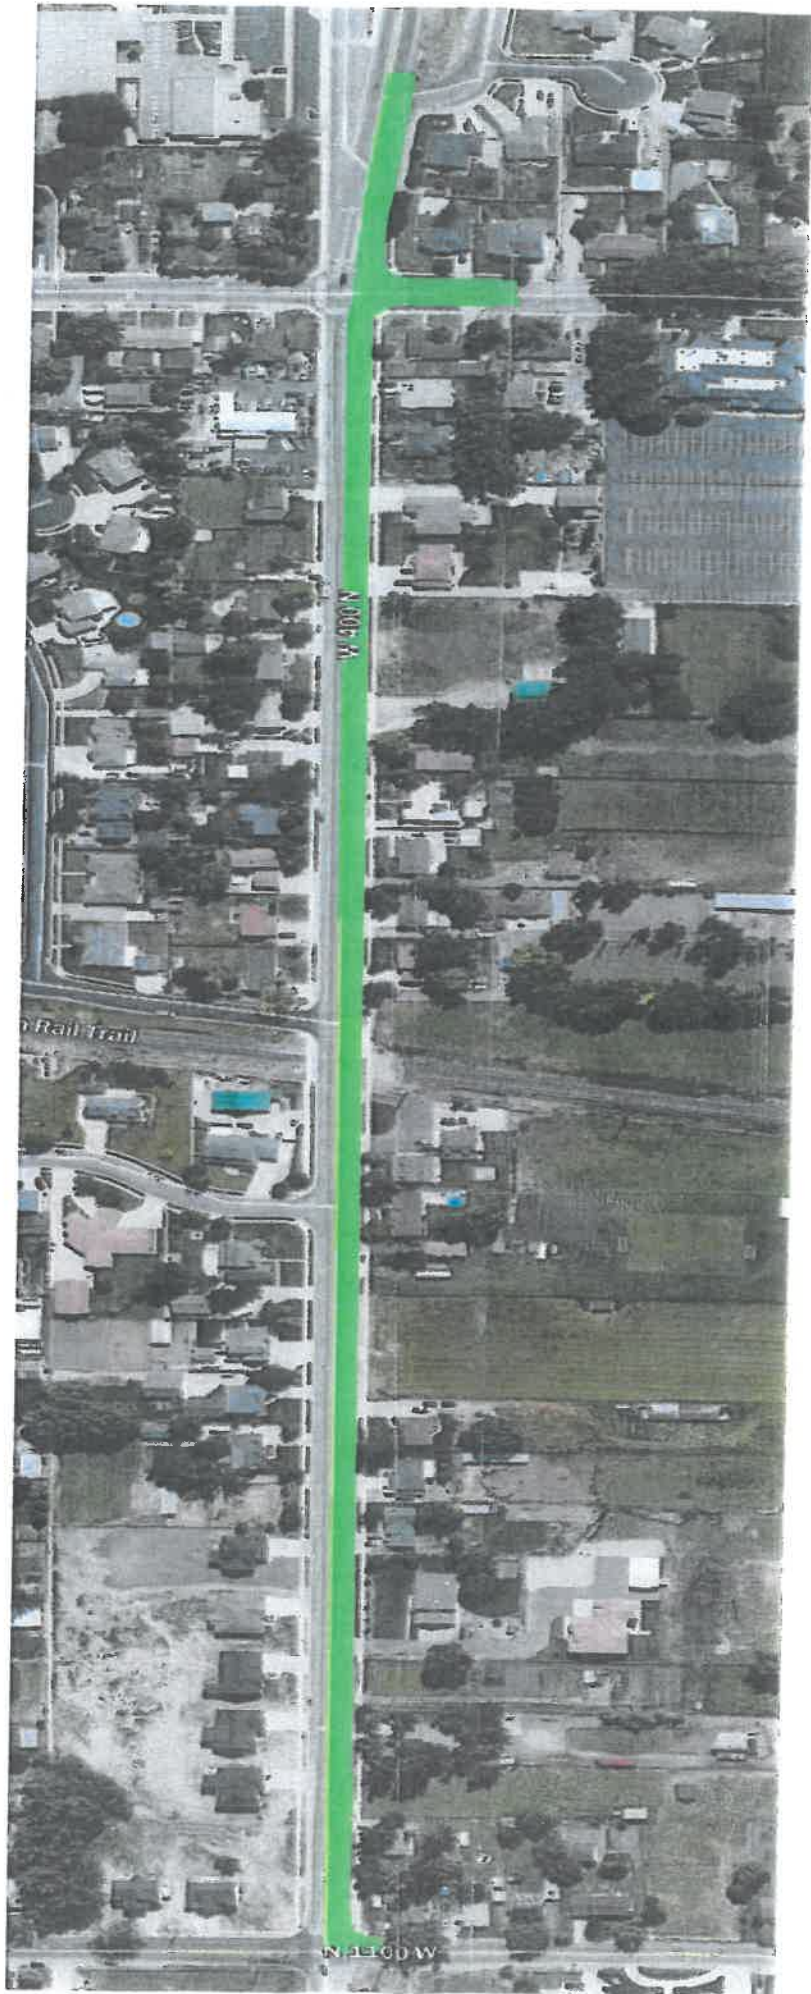

South Side of Page Lane
550W - 800W

CITY OF WEST BOUNTIFUL
BRIGHT PINK DAY SATURDAY 8/11

North side of Pages Ln
550 W - 800 W

**CITY OF WEST BOUNTIFUL
AQUA DAY SUNDAY 8/12**

So. side of 400N from 1100W - 750W
and 800W south

CITY OF WEST BOUNTIFUL
GREEN DAY SATURDAY 8/18

CITY OF WEST BOUNTIFUL
PURPLE DAY SUNDAY 8/19

North side of 400 N from 1100 W - 750 W

2250 N, 1810 N, East end of Millbridge Ln

CITY OF WEST BOUNTIFUL
BLUE DAY WEDNESDAY 8/22

Millbridge Ln

© 2018 Google

1000W off of 200N, middle of millbridge Ln

CITY OF WEST BOUNTIFUL
YELLOW DAY THURSDAY 8/23

Pages Ln East of 550W, 400N from 1100W going west 300ft.)
 400N (north side) from 800W east to the school