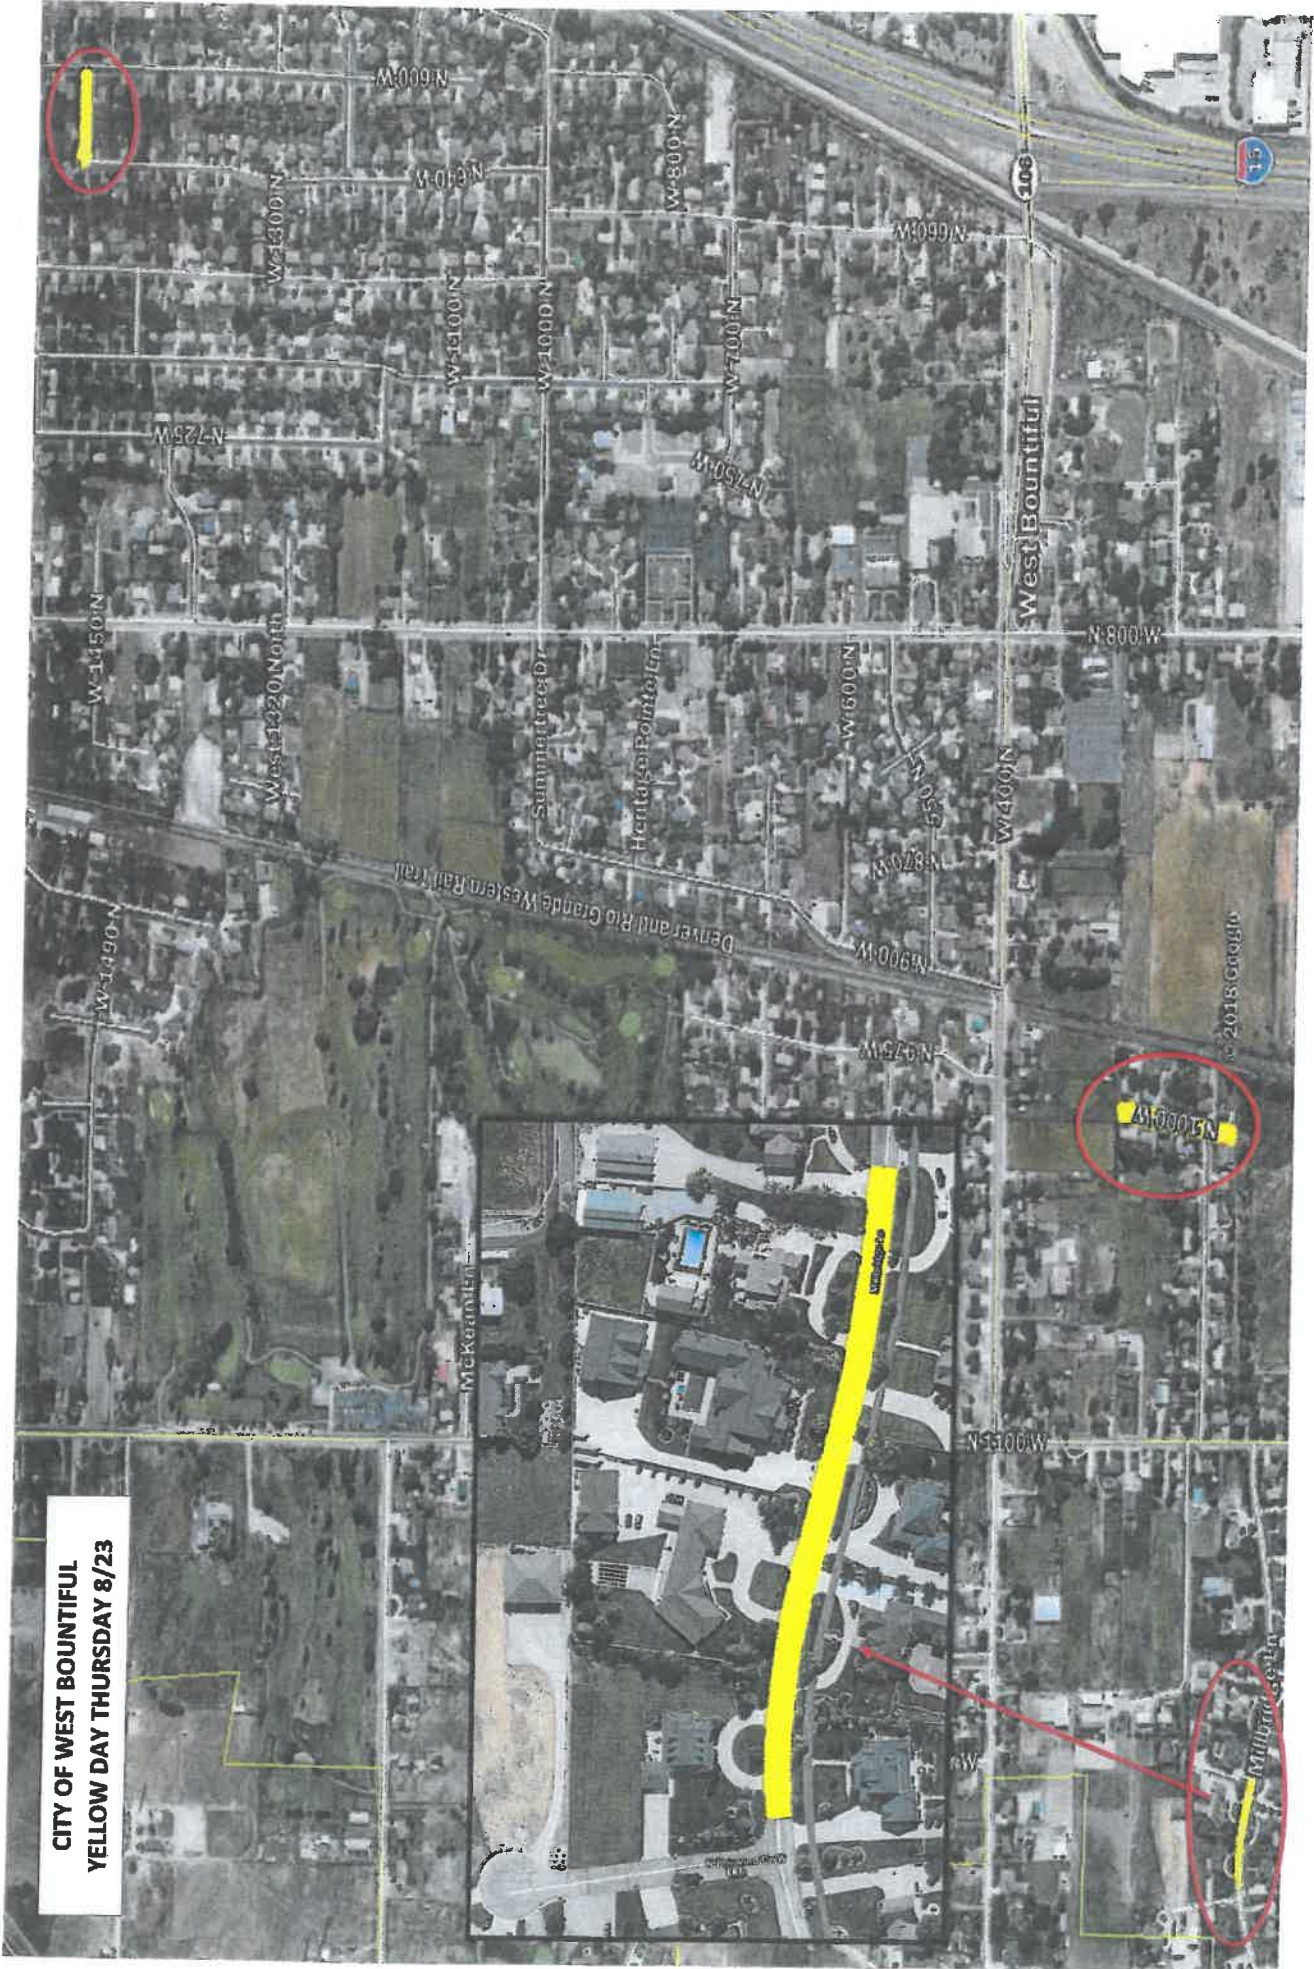

South Side of Page Lane
550W - 800W

CITY OF WEST BOUNTIFUL
BRIGHT PINK DAY SATURDAY 8/11

North side of Pages Ln
550 W - 800 W

**CITY OF WEST BOUNTIFUL
AQUA DAY SUNDAY 8/12**

So. side of 400N from 1100W - 750W
and 800W south

CITY OF WEST BOUNTIFUL
GREEN DAY SATURDAY 8/18

CITY OF WEST BOUNTIFUL
PURPLE DAY SUNDAY 8/19

North side of 400 N from 1100 W - 750 W

2250 N, 1810 N, East end of Millbridge Ln

CITY OF WEST BOUNTIFUL
BLUE DAY WEDNESDAY 8/22

Millbridge Ln

© 2018 Google

1000W off of 200N, middle of millbridge Ln

CITY OF WEST BOUNTIFUL
YELLOW DAY THURSDAY 8/23

Pages Ln East of 550W, 400N from 1100W going west 300ft.)
 400N (north side) from 800W east to the school