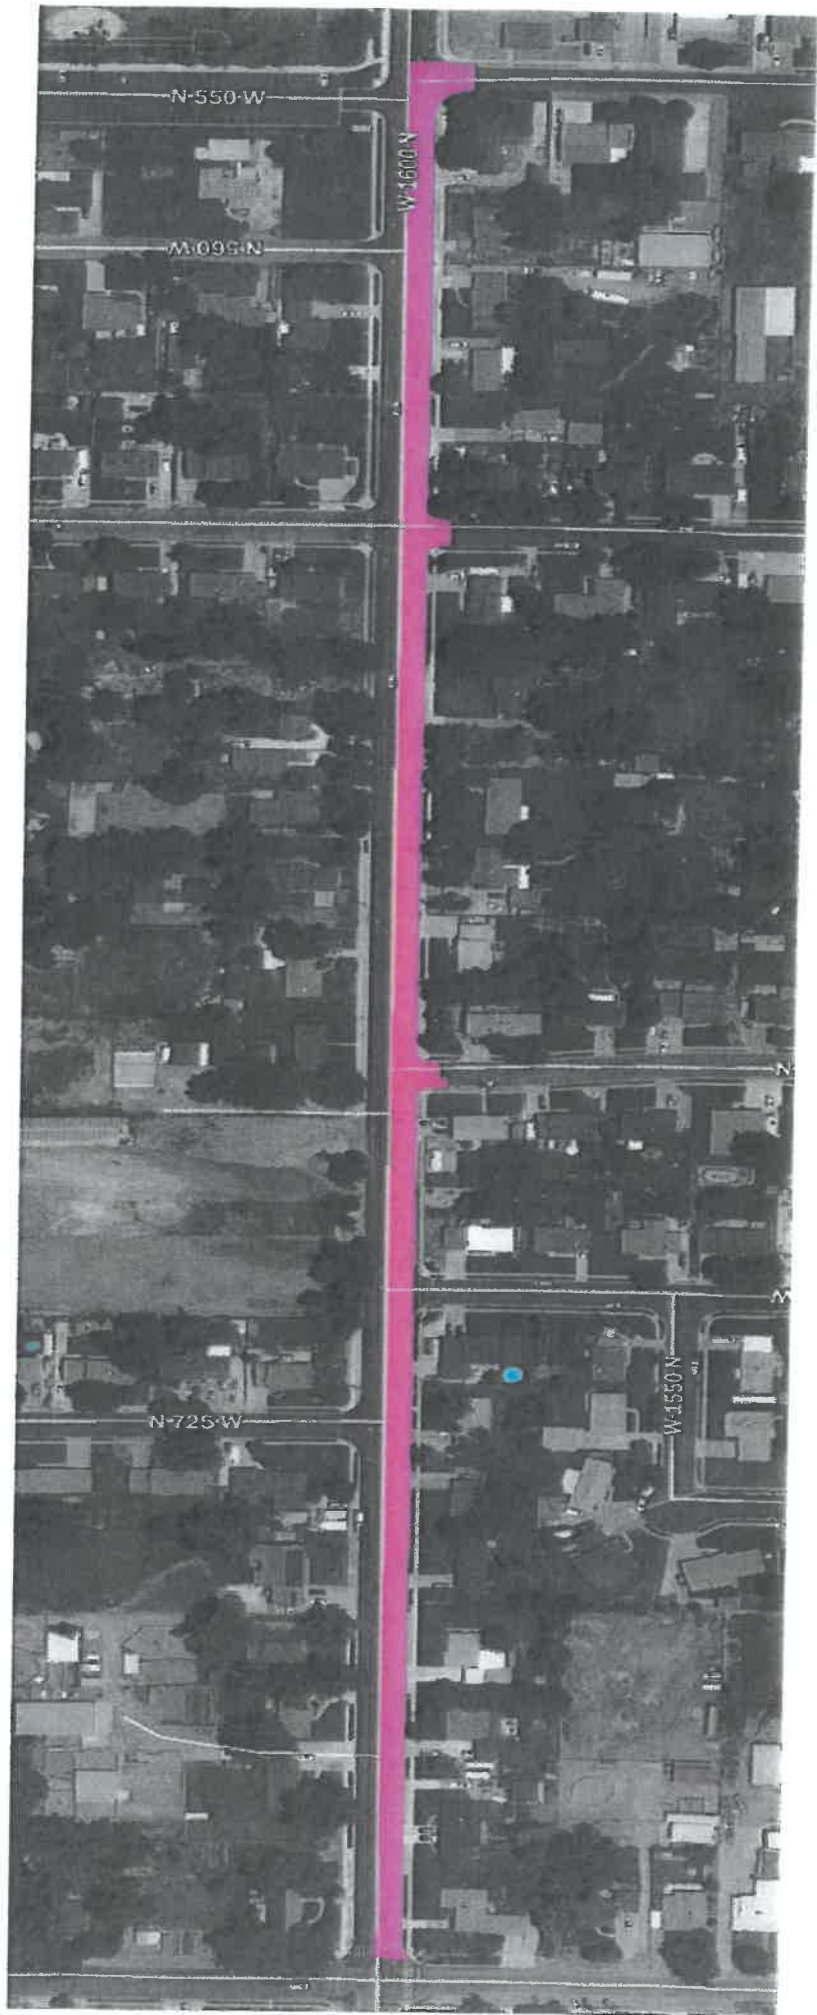

South Side of Page Lane
550W - 800W

CITY OF WEST BOUNTIFUL
BRIGHT PINK DAY SATURDAY 8/11

North side of Pages Ln
550 W - 800 W

**CITY OF WEST BOUNTIFUL
AQUA DAY SUNDAY 8/12**

So. side of 400N from 1100W - 750W
and 800W south

CITY OF WEST BOUNTIFUL
GREEN DAY SATURDAY 8/18

CITY OF WEST BOUNTIFUL
PURPLE DAY SUNDAY 8/19

North side of 400 N from 1100 W - 750 W

2250 N, 1810 N, East end of Millbridge Ln

CITY OF WEST BOUNTIFUL
BLUE DAY WEDNESDAY 8/22

Millbridge Ln

© 2018 Google

1000W off of 200N, middle of millbridge Ln

CITY OF WEST BOUNTIFUL
YELLOW DAY THURSDAY 8/23

Pages Ln East of 550W, 400N from 1100W going west 300ft.)
 400N (north side) from 800W east to the school