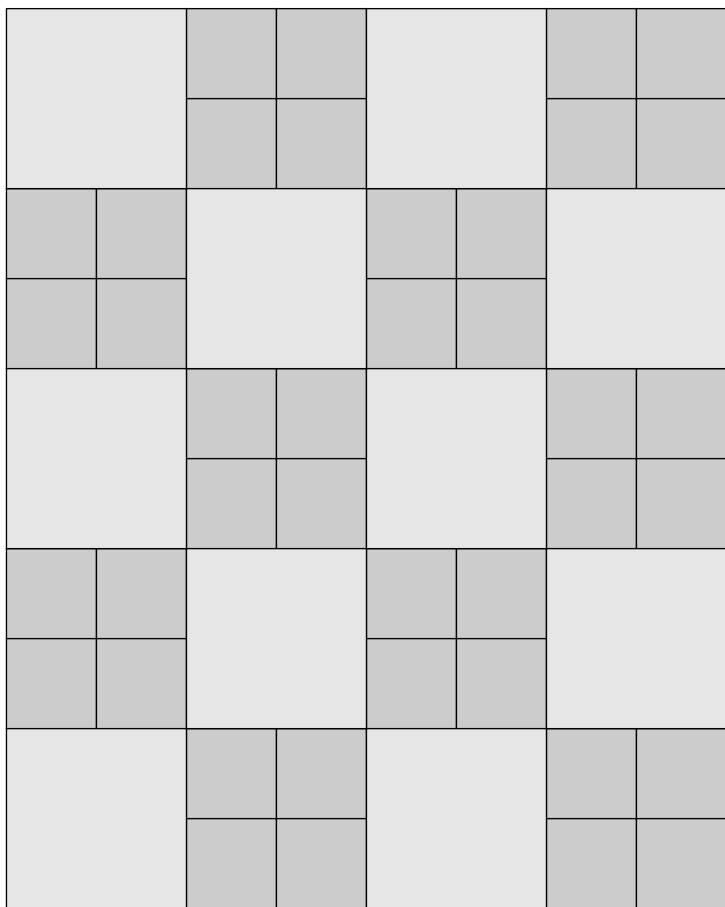

# More Asheville Cotton Co. \$5 Quilt 2018 Layout Ideas

Layout 9

I totally forgot that one of our customers had these ingenious layout ideas!!

## Layout 9

48" x 60"

Blocks Used:

(10) 12" Regular Blocks (A)

(40) 6" Expansion Blocks (B)

## Layout 10

48" x 60"

Blocks Used:

(10) 12" Regular Blocks (A)

(40) 6" Expansion Blocks (B)

Layout 10