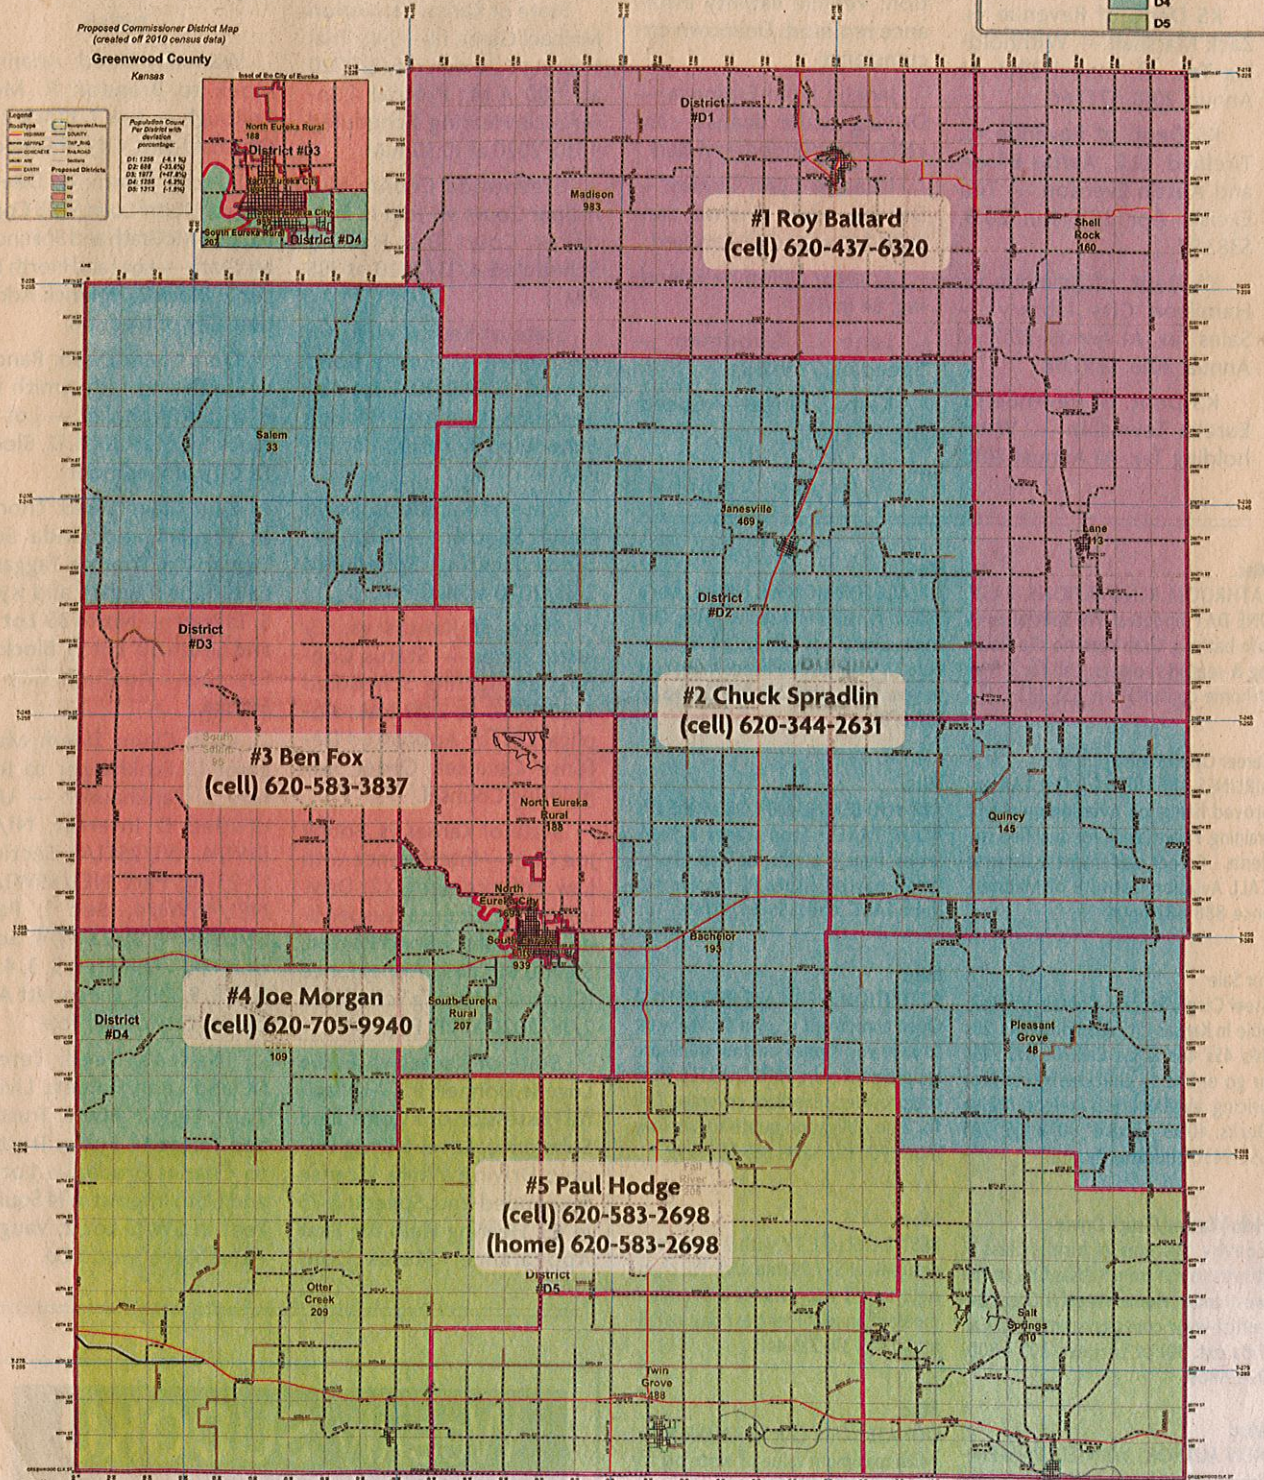

WHO DO YOU CALL?

Do you know who your county commissioner is? There are five districts in Greenwood County. If you need to speak to the commissioner for your district, here are their names and contact information.

Legend

RoadType	Incorporated Area
HIGHWAY	COUNTY
ASPHALT	TWP_RNG
CONCRETE	RAILROAD
AW	Sections
EARTH	Proposed Districts
CITY	D1
	D2
	D3
	D4
	D5

Greenwood County

Kansas

Legend

Incorporated Area	COUNTY
TWP_RNG	RAILROAD
Sections	Proposed Districts
D1	D2
D3	D4
D5	

Population Count
Per District with
percentages:

#1 Roy Ballard
(cell) 620-437-6320

#2 Chuck Spradlin
(cell) 620-344-2631

#3 Ben Fox
(cell) 620-583-3837

#4 Joe Morgan
(cell) 620-705-9940

#5 Paul Hodge
(cell) 620-583-2698
(home) 620-583-2698