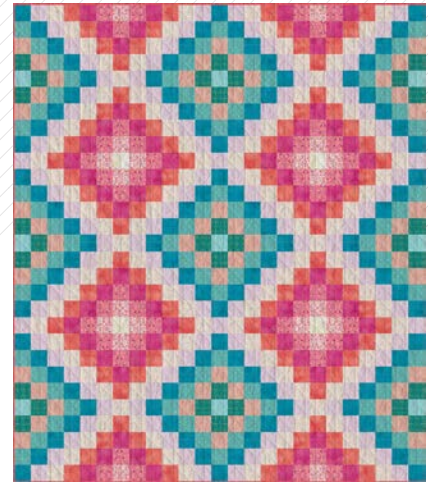

AZULEJOS

PARADISE GARDEN EDITION

QUILT DESIGNED BY *AGFstudio*

Paradise GARDEN

FABRICS DESIGNED BY PATTY BASEMI

Fabric A
PGN-48511
BOTANIC JEWEL

Fabric B
PGN-48507
PETAL CHANT

Fabric C
PGN-48504
EDEN LUSH

Fabric D
PGN-48510
ROYAL PLUMAGE

Fabric E
PGN-48501
SAFFRON & SILK

Fabric F
PGN-48505
JASMINE JEWEL

Fabric G
FE-541
BLUE LAGOON

Fabric H
PGN-48503
POMEGRANATE SONG

Fabric I
FE-536
FUCHSIA

Fabric J
FE-534
CORAL