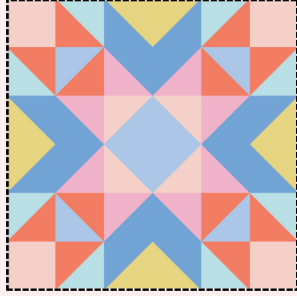

Fabric Requirements

Fabrics	Scrappy	Yardage
Blue Fabrics	6 Fat Quarters OR 12 Fat Eighths	1 Yard
Red Fabrics	6 Different 1/3 Yard Cuts	2 Yards
Natural/White Fabric including background	Choose One: Flag & Sashing Same 3 Yards OR Flag 1 1/2 Yards & Sashing 1 5/8 Yards	
Backing	4 7/8 Yards	4 7/8 Yards
Binding	5/8 Yard	5/8 Yard

#flagquilt #americanflagquilt #coburgquiltshop

© Coburg Quilt Shop

Designed by Brook Lee 2025

Updated (May 2026)

FOR PERSONAL USE ONLY
DUPLICATION & RESALE IS PROHIBITED