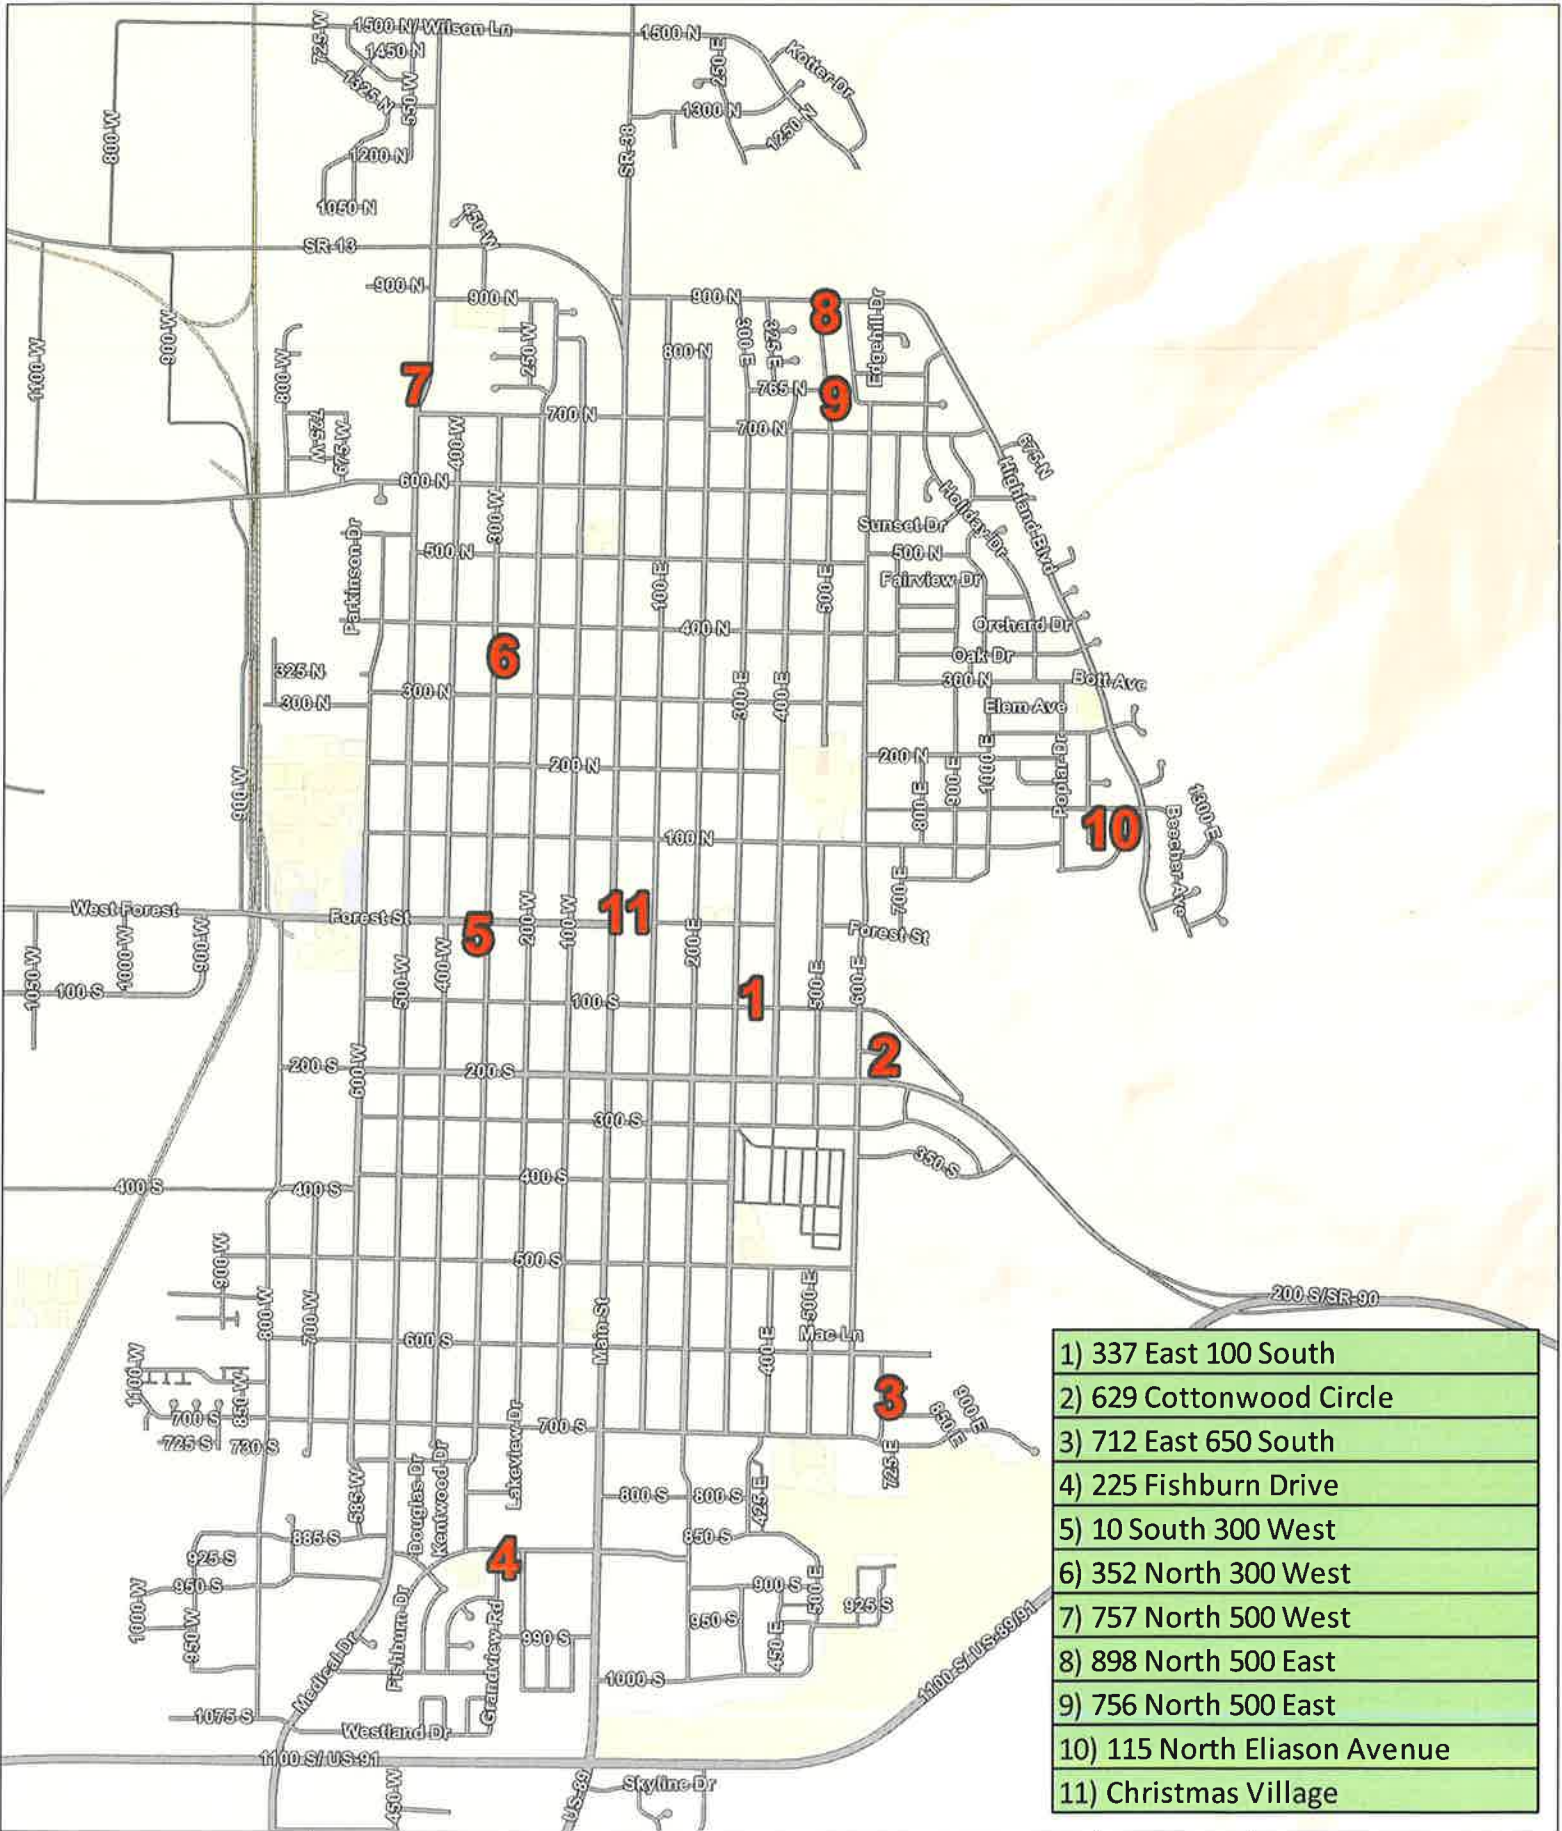

1) 337 East 100 South
2) 629 Cottonwood Circle
3) 712 East 650 South
4) 225 Fishburn Drive
5) 10 South 300 West
6) 352 North 300 West
7) 757 North 500 West
8) 898 North 500 East
9) 756 North 500 East
10) 115 North Eliason Avenue
11) Christmas Village

Scavenger Hunt 2017

Date Created: 12/6/2017