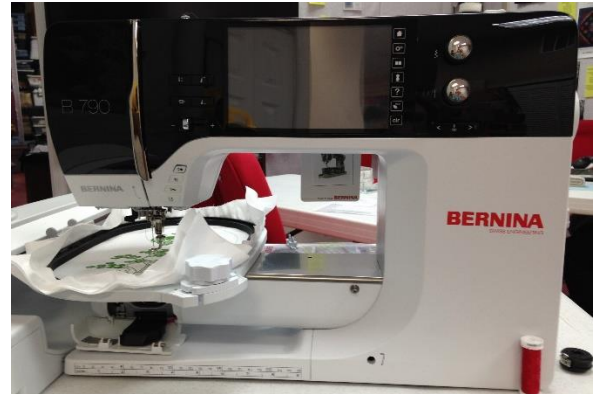

# **BERNINA CLEARANCE SALE**

**Discounts too deep to print!**

**Call or stop by for the best deals.**

**350 – several from last 3 cruises**

**330 special edition – 2 available**

**790 – Floor model with Embroidery Plus Package and a midi hoop  
Has benefits and features of the new 790 Plus.**

**630E previously owned –  
machine only – does not come with the Quilter's Square. Two  
Quilter's Squares are available.**