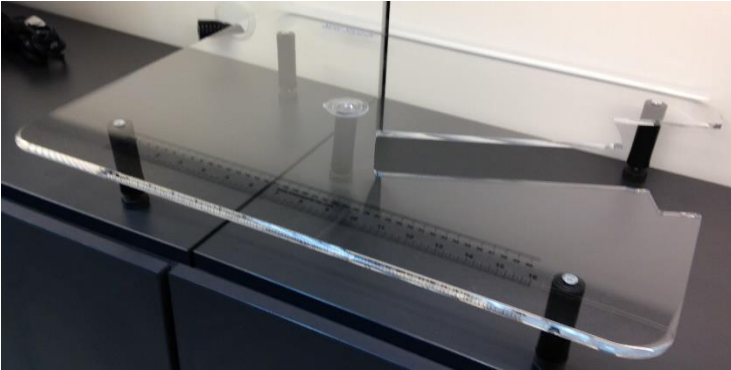

# **BERNINA CLEARANCE SALE**

**Discounts too deep to print!**

**Call or stop by for the best deals.**

**350 – several from last 3 cruises**

**330 special edition – 2 available**

**790 – Floor model with Embroidery Plus Package and a midi hoop  
Has benefits and features of the new 790 Plus.**

**630E previously owned –  
machine only – does not come with the Quilter's Square. Two  
Quilter's Squares are available.**

## **Plexiglass Sew Tables by Sew Steady**

**Plexiglass Quilter's Angle for 430, 440, 530, 550, 560, old 570, 580, 630, 635, 640 - 2 Available  
Great for free motion and ruler work!**