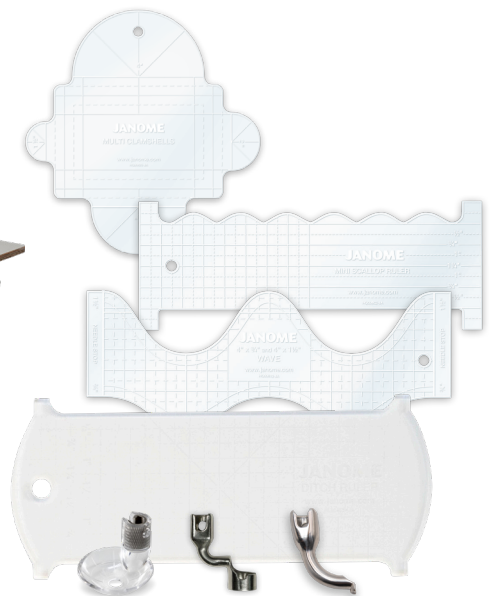

janome.com

All offers valid April 1 – April 30, 2026 at participating Janome Authorized Dealers. Offers based on Manufacturer's Suggested Retail price and may not be combined with any other offer. All offers valid with qualifying machine trade-in. Void where prohibited.

JANOME