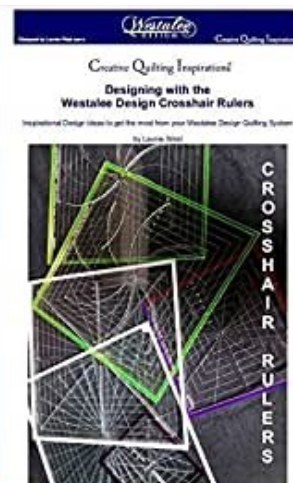

Products by Westalee Design by Sew Steady

- 6 pt. and 8 pt. Cross Hair Square
- Ruler Work Foot
- Book - Designing with the Westalee Design Crosshair Rulers (WA-BOOKCHSCQI)
- 2" Simple Circle (Sampler Set 1)
- Spin-E-Fex #8 7.5" (WT-SFX8)
- Spin-E-Fex #10 5.5" (WT-SFX10)
- Spin-E-Fex #12 Set (WT-SFXSET12)
- Spacing Gauge

Threads

- 40 wt. to 50 wt. for Quilting

12 1/2" Centering Ruler by SEW BIZ

Ruler Stickers

Clover Chaco Pen

Pounce Iron-Off Chalk

#90 Top Stitch Needles

Curved Tweezers