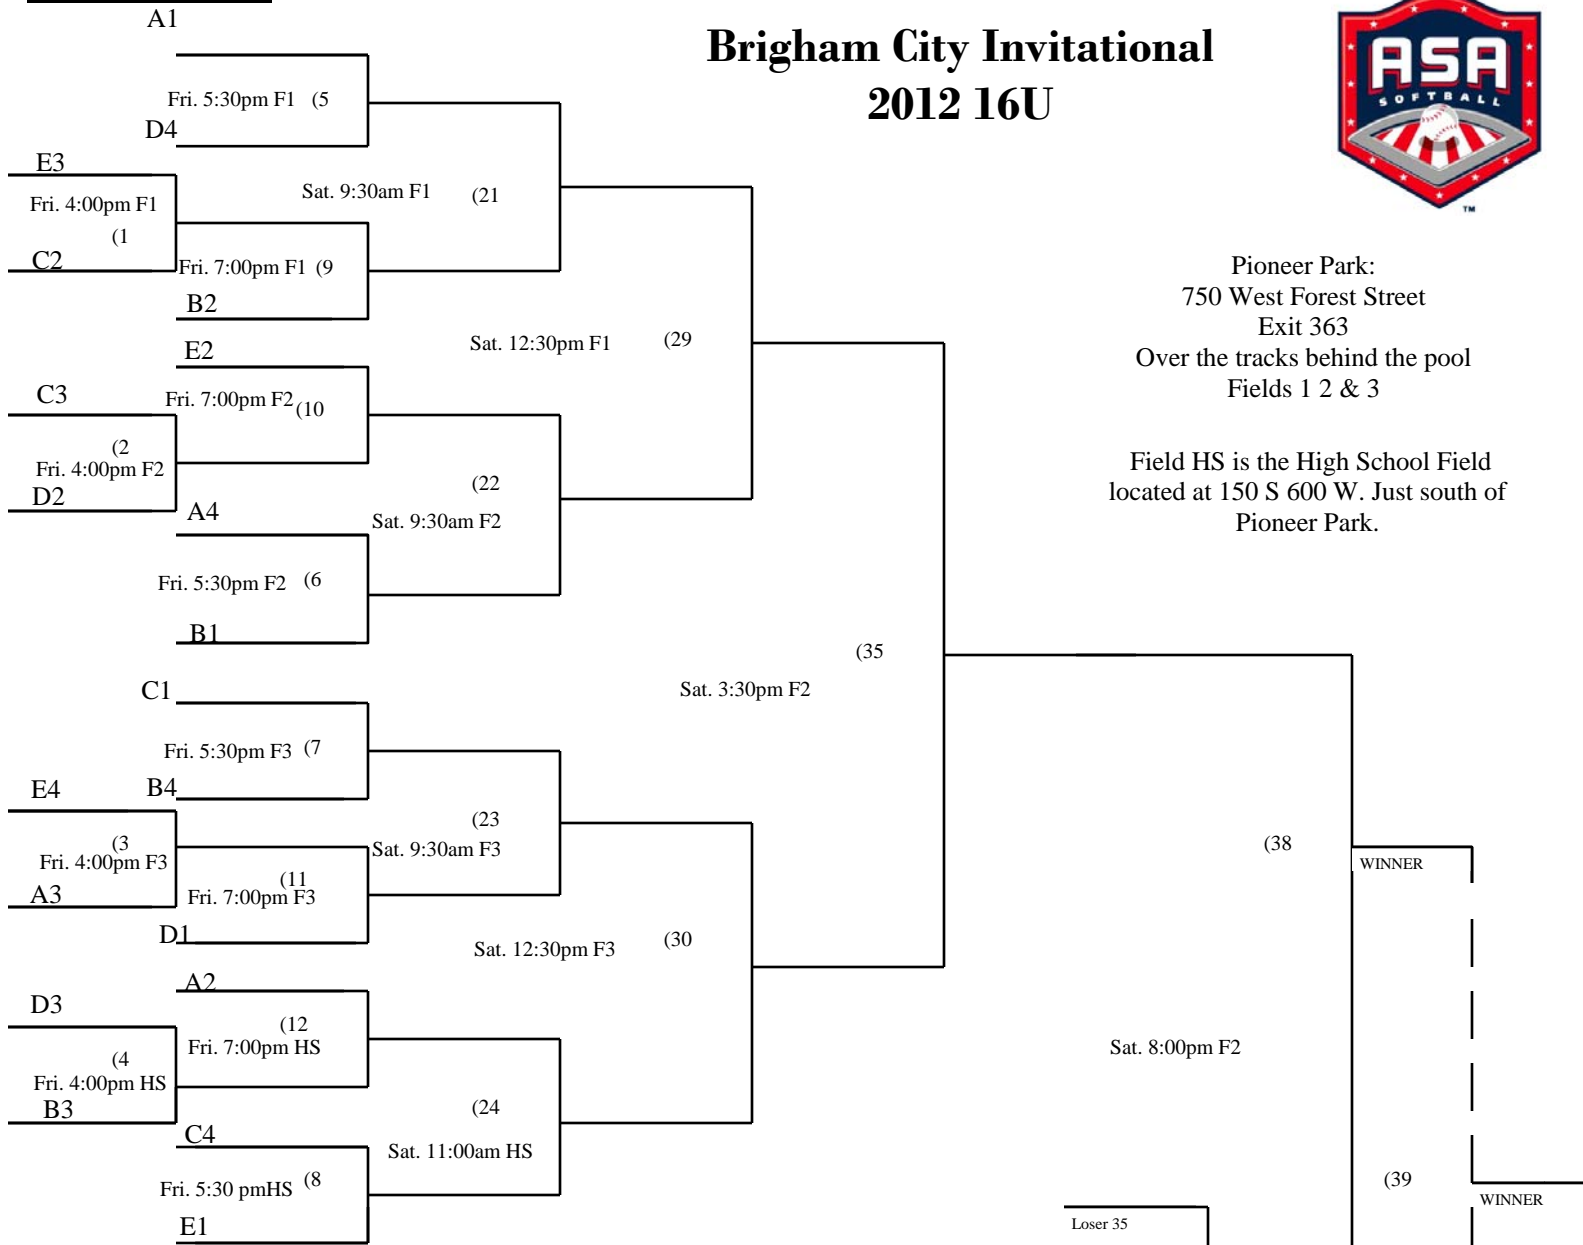

Winner's Bracket

Brigham City Invitational 2012 16U

Pioneer Park:
750 West Forest Street
Exit 363
Over the tracks behind the pool
Fields 1 2 & 3

Field HS is the High School Field
located at 150 S 600 W. Just south of
Pioneer Park.

Loser's Bracket