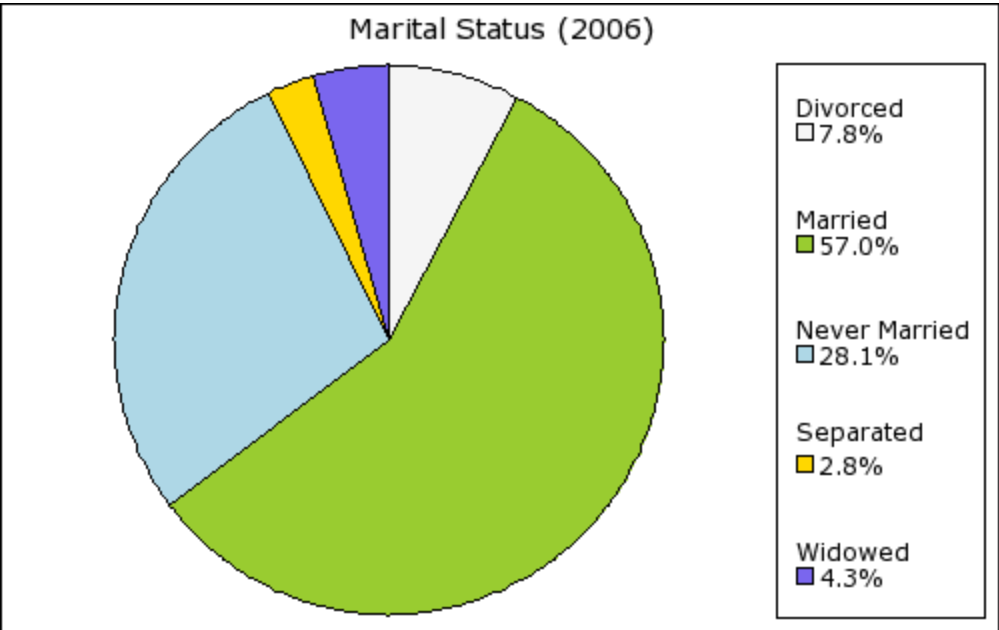

Date: 08/11/07  
 Current Geography Selection: (1 Selected) 20 mile radius: 20 N MAIN ST, BRIGHAM CITY, UT 84302 \*  
 Current Index Base: Entire US

Lat: 41.510827 Long: -112.015517  
 City: Brigham City Pop: 17,585  
 County: Box Elder County Pop: 44,832  
 Zip: 84302 Pop: 21,732

## Demographic Snapshot Summary Report with Charts

\* Reports requiring summarization use only the largest Radius or Drive Time around each center point to calculate results.

Current year data is for the year **2006**, 5 year projected data is for the year **2011**. More About Our Data.