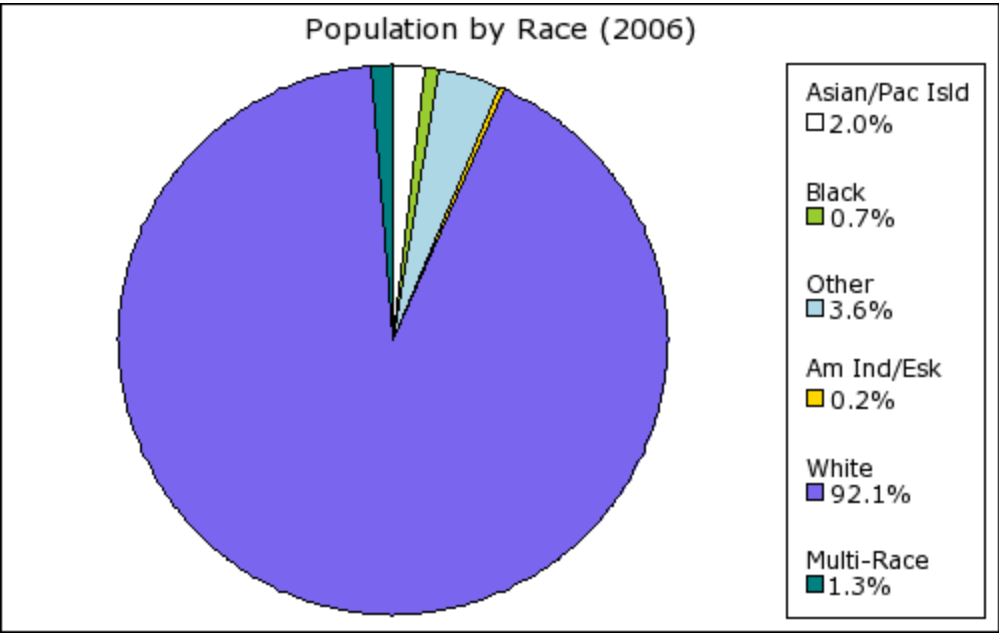

Date: 08/11/07  
 Current Geography Selection: (1 Selected) 20 mile radius: 20 N MAIN ST, BRIGHAM CITY, UT 84302 \*  
 Current Index Base: Entire US

Lat: 41.510827 Long: -112.015517  
 City: Brigham City Pop: 17,585  
 County: Box Elder County Pop: 44,832  
 Zip: 84302 Pop: 21,732

## Demographic Snapshot Summary Report with Charts

\* Reports requiring summarization use only the largest Radius or Drive Time around each center point to calculate results.

Current year data is for the year **2006**, 5 year projected data is for the year **2011**. More About Our Data.