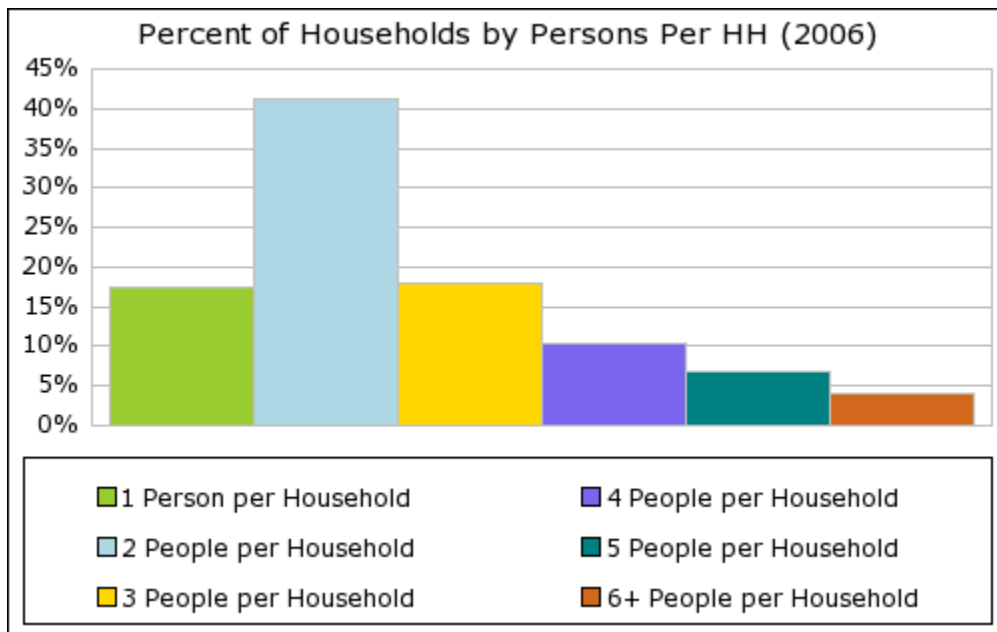

Date: 08/11/07  
 Current Geography Selection: (1 Selected) 20 mile radius: 20 N MAIN ST, BRIGHAM CITY, UT 84302 \*  
 Current Index Base: Entire US

Lat: 41.510827 Long: -112.015517  
 City: Brigham City Pop: 17,585  
 County: Box Elder County Pop: 44,832  
 Zip: 84302 Pop: 21,732

## Demographic Snapshot Summary Report with Charts

\* Reports requiring summarization use only the largest Radius or Drive Time around each center point to calculate results.

Current year data is for the year **2006**, 5 year projected data is for the year **2011**. More About Our Data.