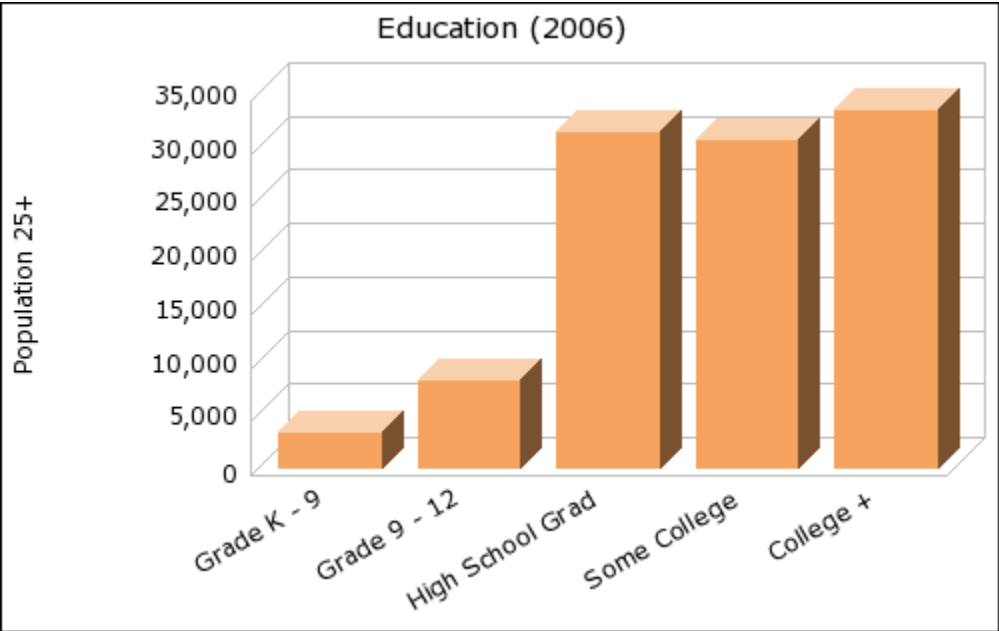

Date: 08/11/07  
 Current Geography Selection: (1 Selected) 20 mile radius: 20 N MAIN ST, BRIGHAM CITY, UT 84302 \*  
 Current Index Base: Entire US

Lat: 41.510827 Long: -112.015517  
 City: Brigham City Pop: 17,585  
 County: Box Elder County Pop: 44,832  
 Zip: 84302 Pop: 21,732

## Demographic Snapshot Summary Report with Charts

\* Reports requiring summarization use only the largest Radius or Drive Time around each center point to calculate results.

Current year data is for the year **2006**, 5 year projected data is for the year **2011**. More About Our Data.