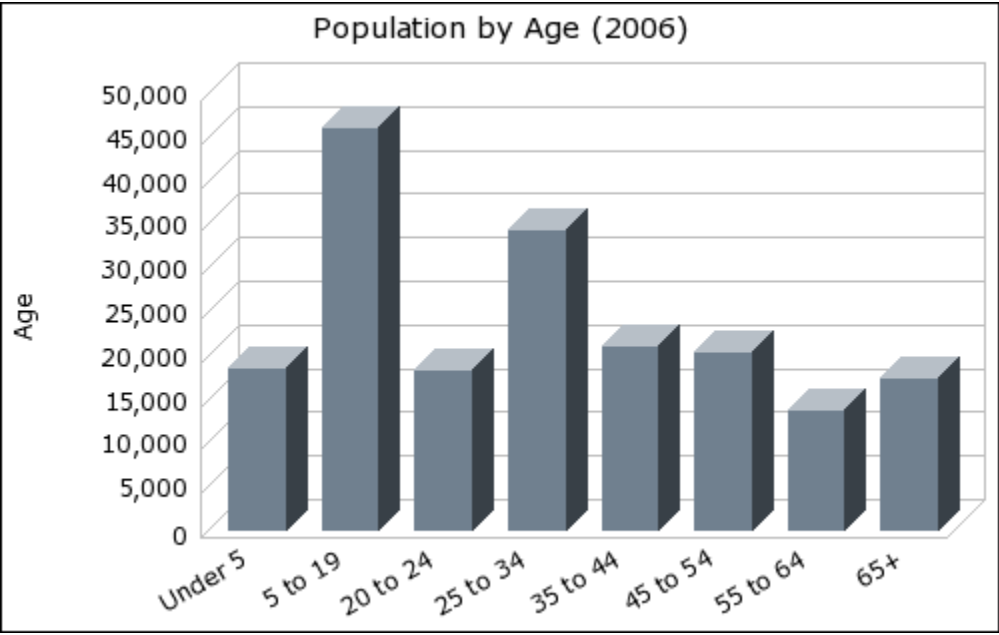

Date: 08/11/07  
 Current Geography Selection: (1 Selected) 20 mile radius: 20 N MAIN ST, BRIGHAM CITY, UT 84302 \*  
 Current Index Base: Entire US

Lat: 41.510827 Long: -112.015517  
 City: Brigham City Pop: 17,585  
 County: Box Elder County Pop: 44,832  
 Zip: 84302 Pop: 21,732

## Demographic Snapshot Summary Report with Charts

\* Reports requiring summarization use only the largest Radius or Drive Time around each center point to calculate results.

Current year data is for the year **2006**, 5 year projected data is for the year **2011**. More About Our Data.