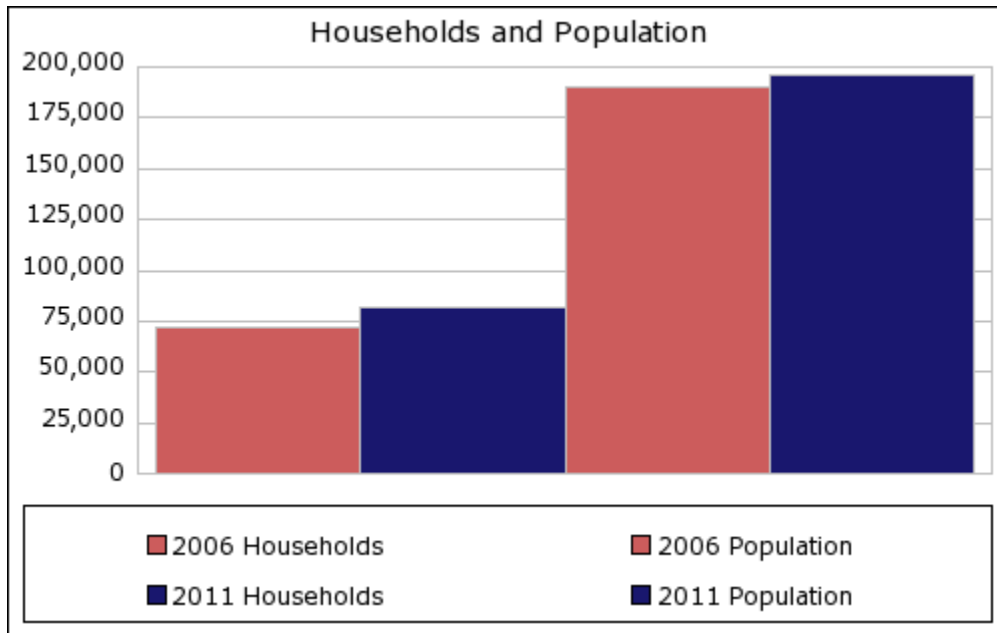

Date: 08/11/07  
 Current Geography Selection: (1 Selected) 20 mile radius: 20 N MAIN ST, BRIGHAM CITY, UT 84302 \*  
 Current Index Base: Entire US

Lat: 41.510827 Long: -112.015517  
 City: Brigham City Pop: 17,585  
 County: Box Elder County Pop: 44,832  
 Zip: 84302 Pop: 21,732

## Demographic Snapshot Summary Report with Charts

\* Reports requiring summarization use only the largest Radius or Drive Time around each center point to calculate results.

Current year data is for the year **2006**, 5 year projected data is for the year **2011**. More About Our Data.