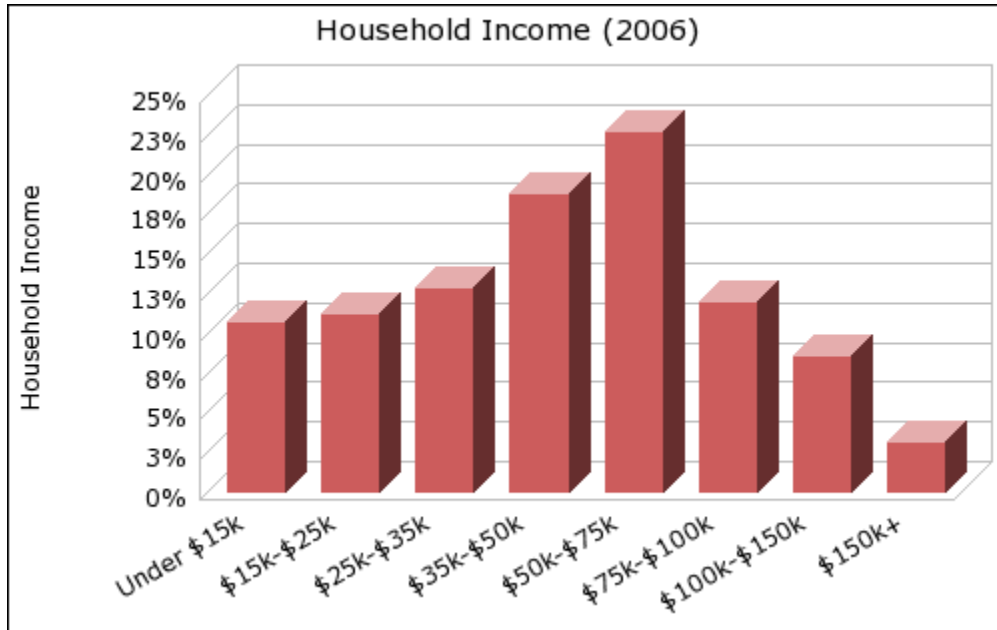

Date: 08/11/07  
 Current Geography Selection: (1 Selected) 20 mile radius: 20 N MAIN ST, BRIGHAM CITY, UT 84302 \*  
 Current Index Base: Entire US

Lat: 41.510827 Long: -112.015517  
 City: Brigham City Pop: 17,585  
 County: Box Elder County Pop: 44,832  
 Zip: 84302 Pop: 21,732

## Demographic Snapshot Summary Report with Charts

\* Reports requiring summarization use only the largest Radius or Drive Time around each center point to calculate results.

Current year data is for the year **2006**, 5 year projected data is for the year **2011**. More About Our Data.