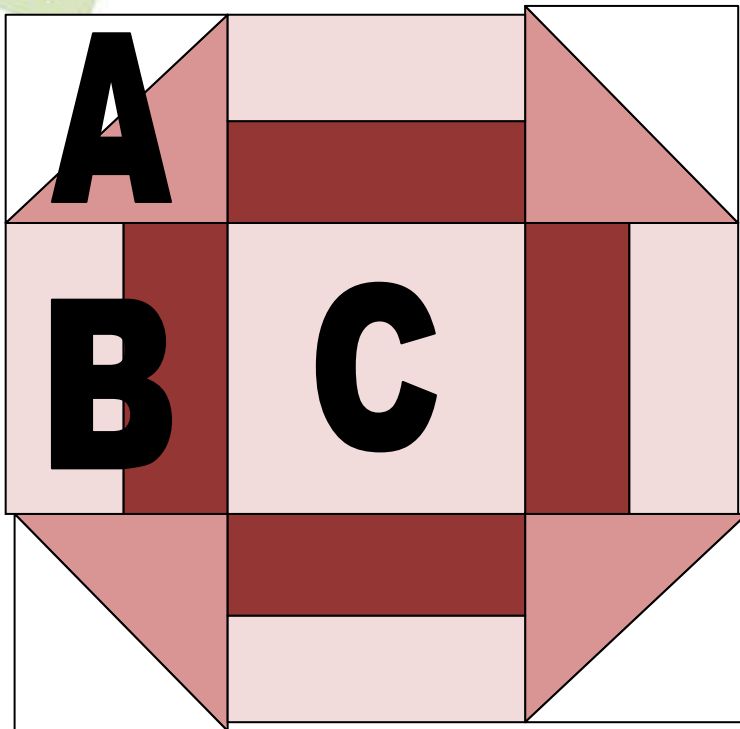

Churn Dash

3 colors

	12	9	6
A	5" square 2 light 2 medium	4" square 2 light 2 medium	3" square 2 light 2 medium
B	2 1/2 x 18 1 light 1 dark	2 x 18 1 light 1 dark	1 1/2 x 18 1 light 1 dark
C	4 1/2" square Light	3 1/2" square Light	2 1/2" square Light