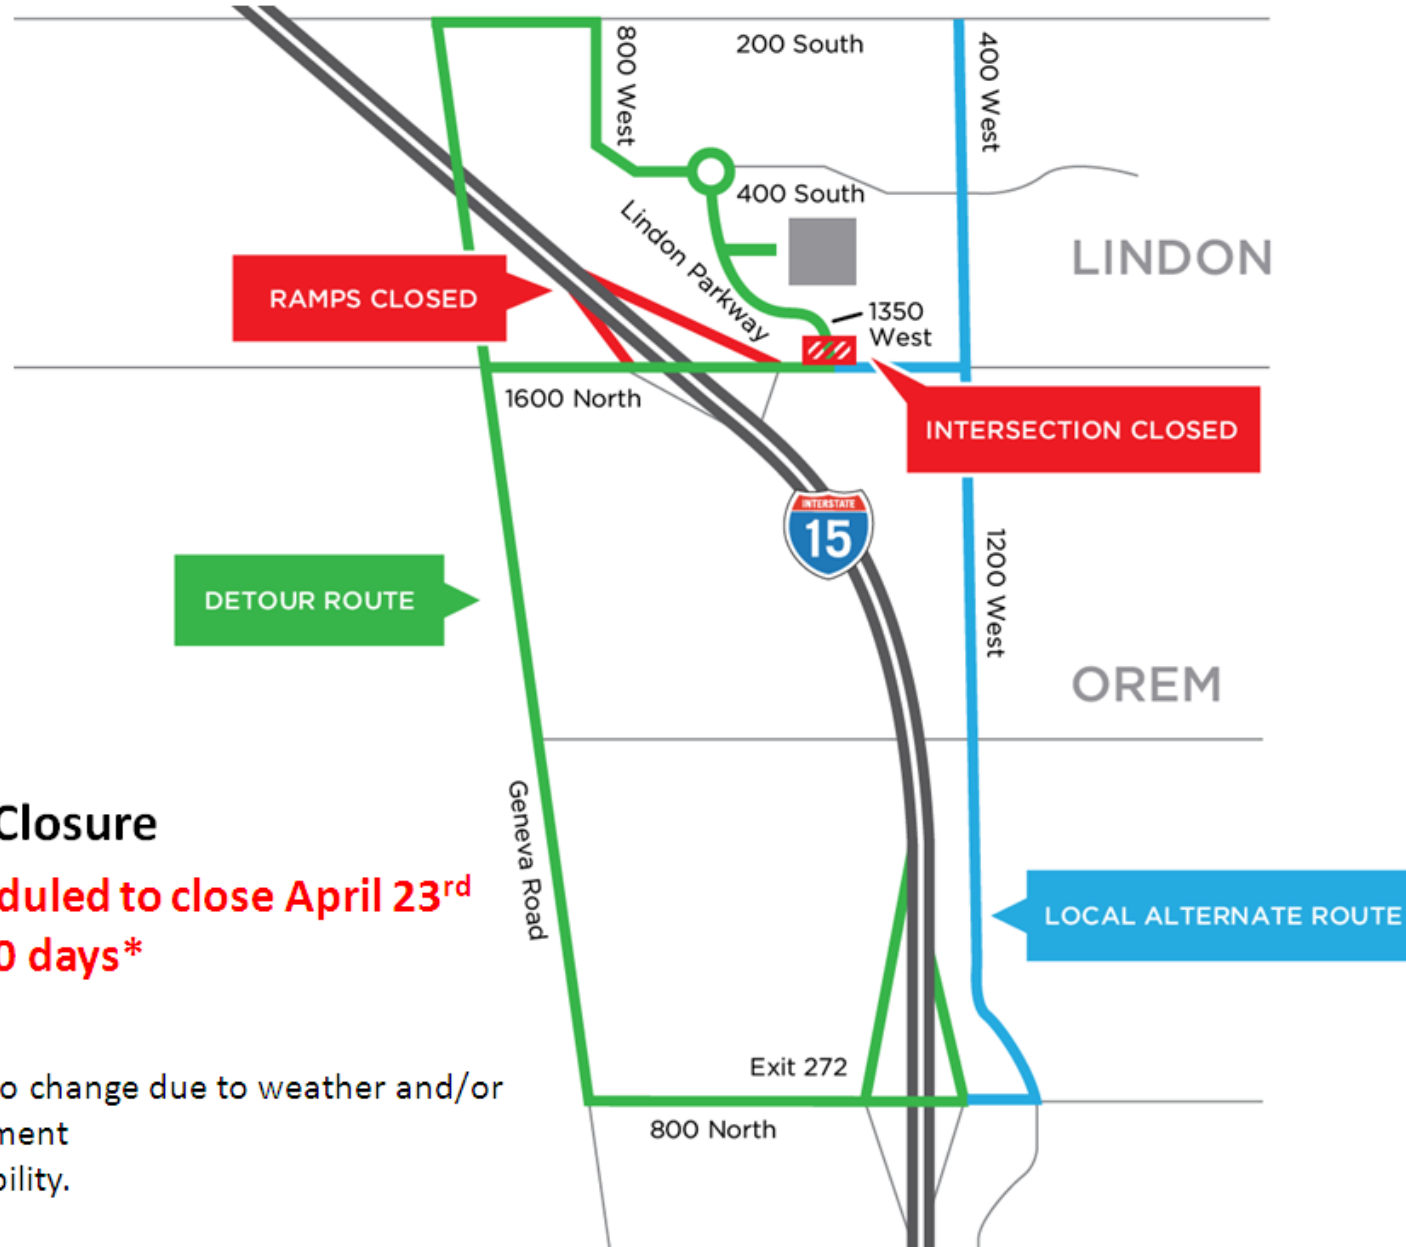

1600 North - North Side Closure

North Side Closure

— **Scheduled to close April 23rd for 30 days***

* Subject to change due to weather and/or equipment availability.