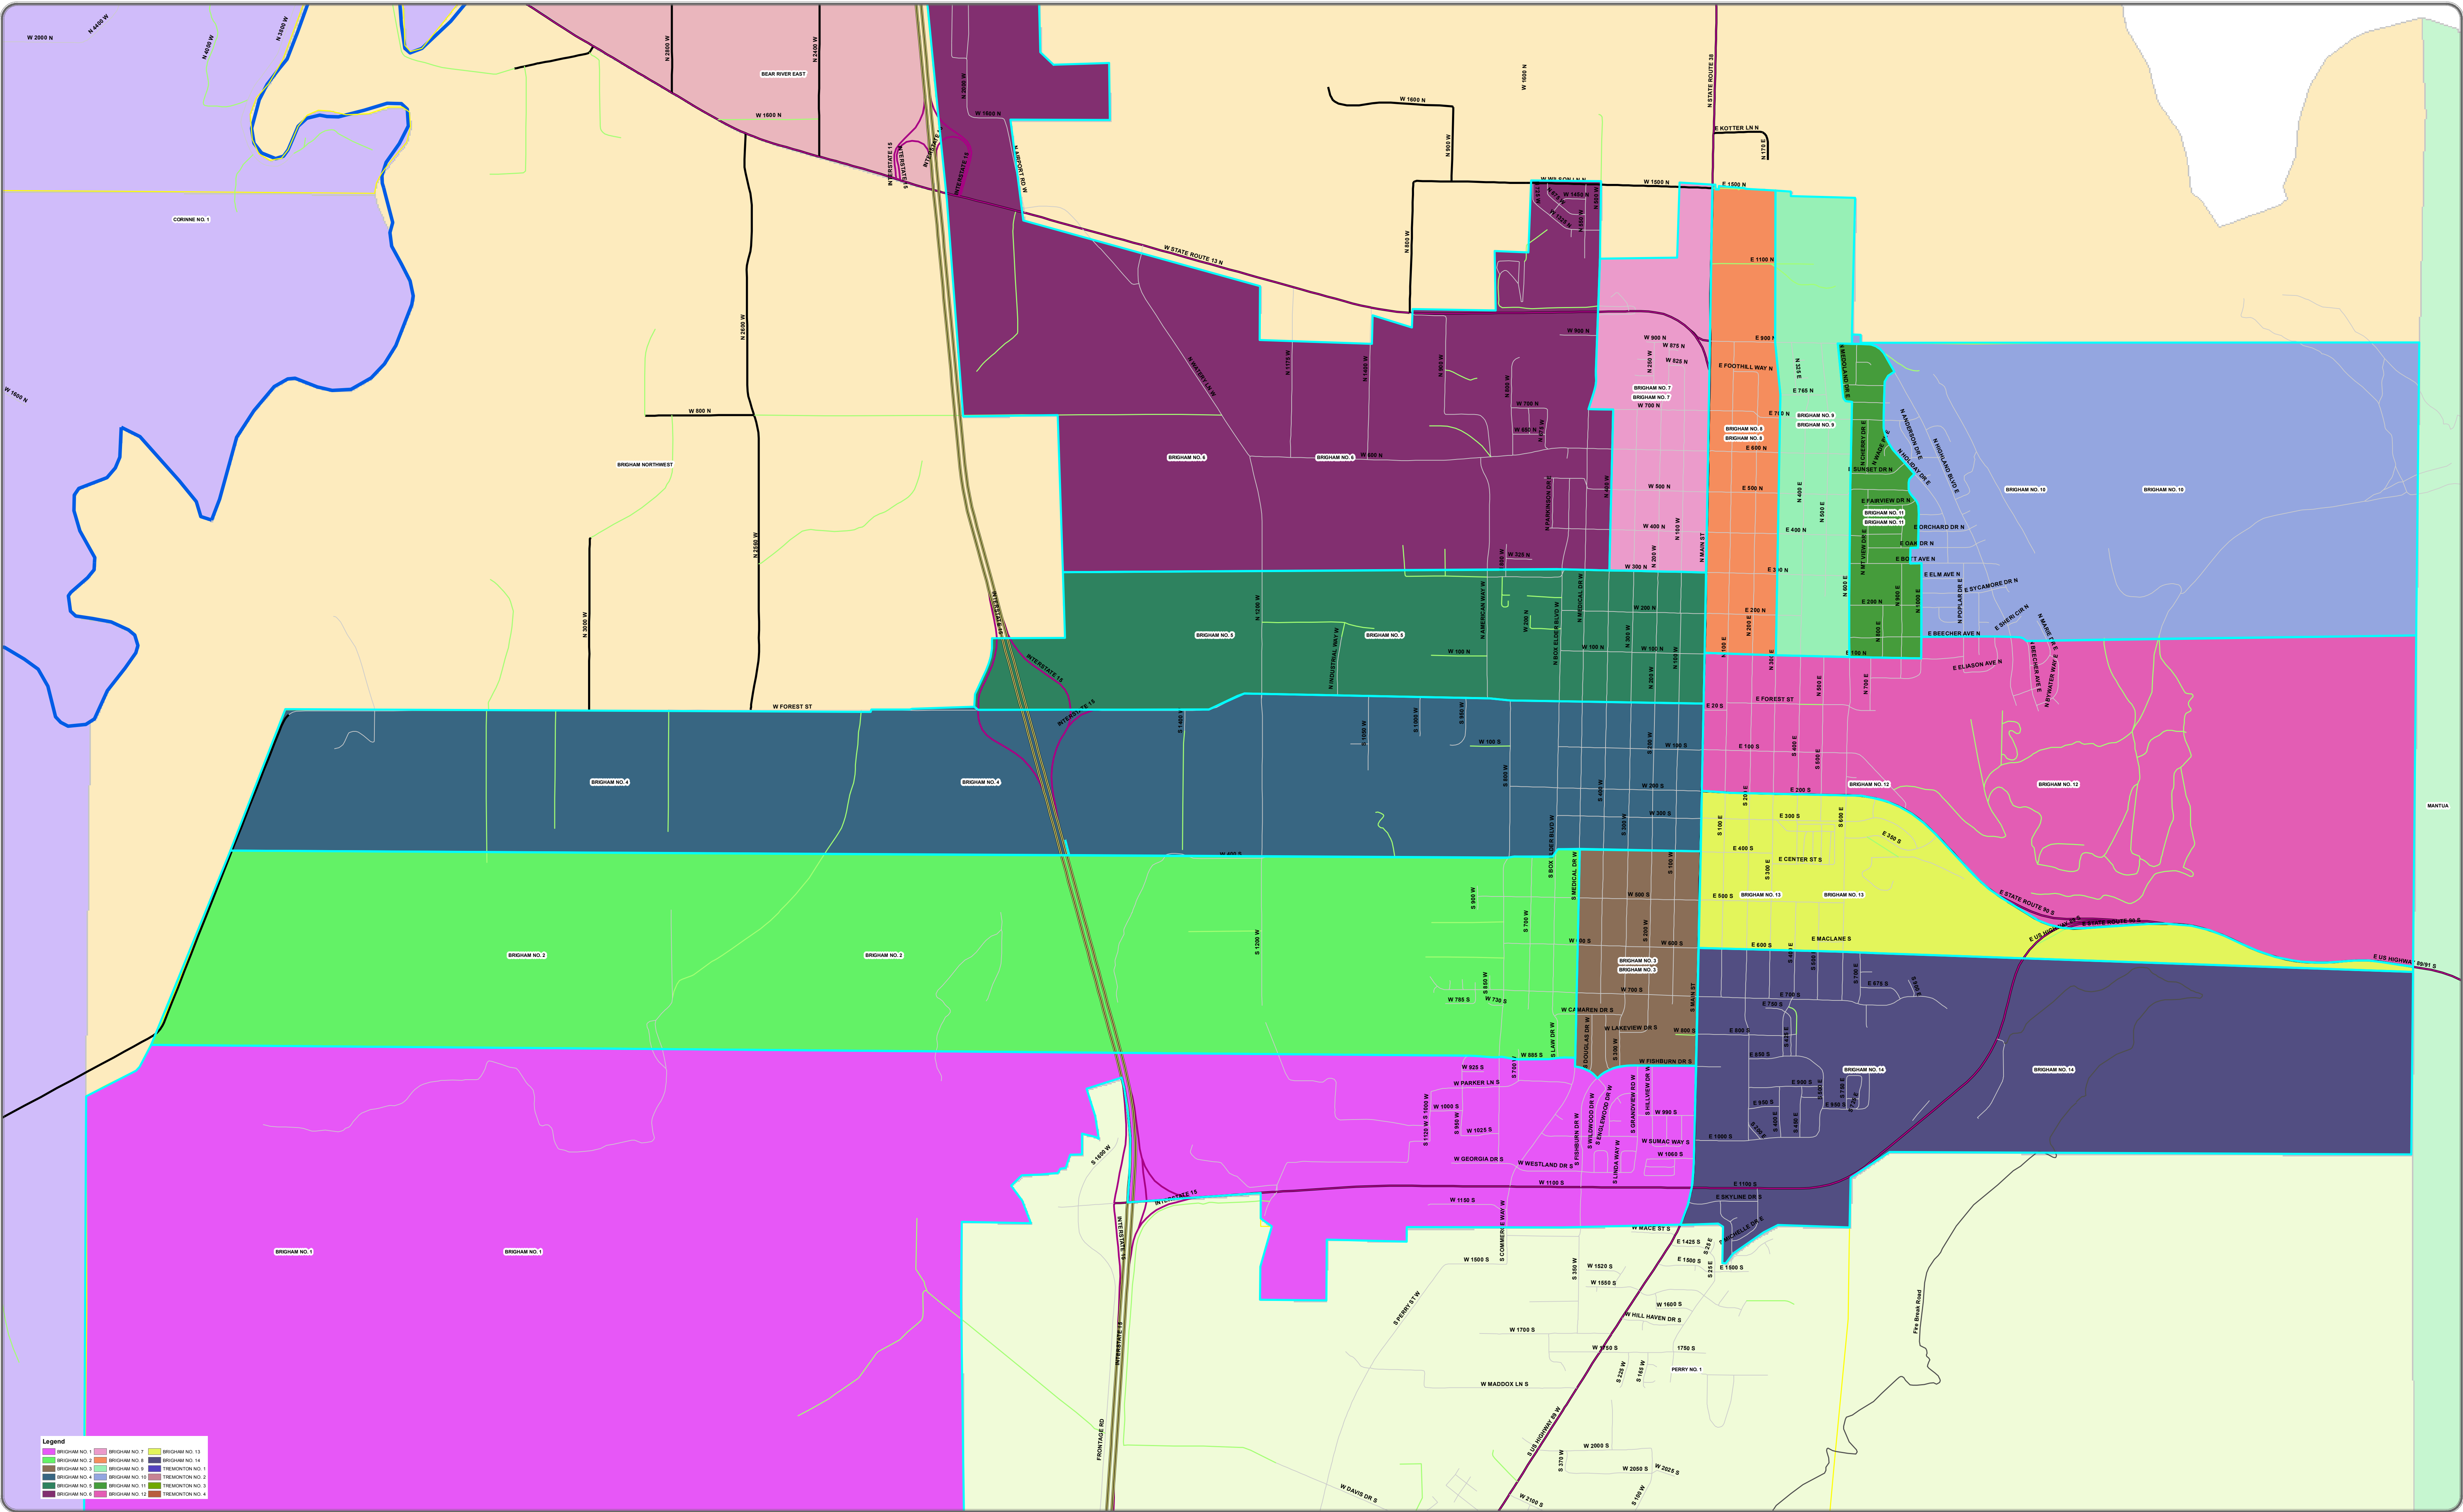

BOX ELDER COUNTY - 2008 ELECTIONS