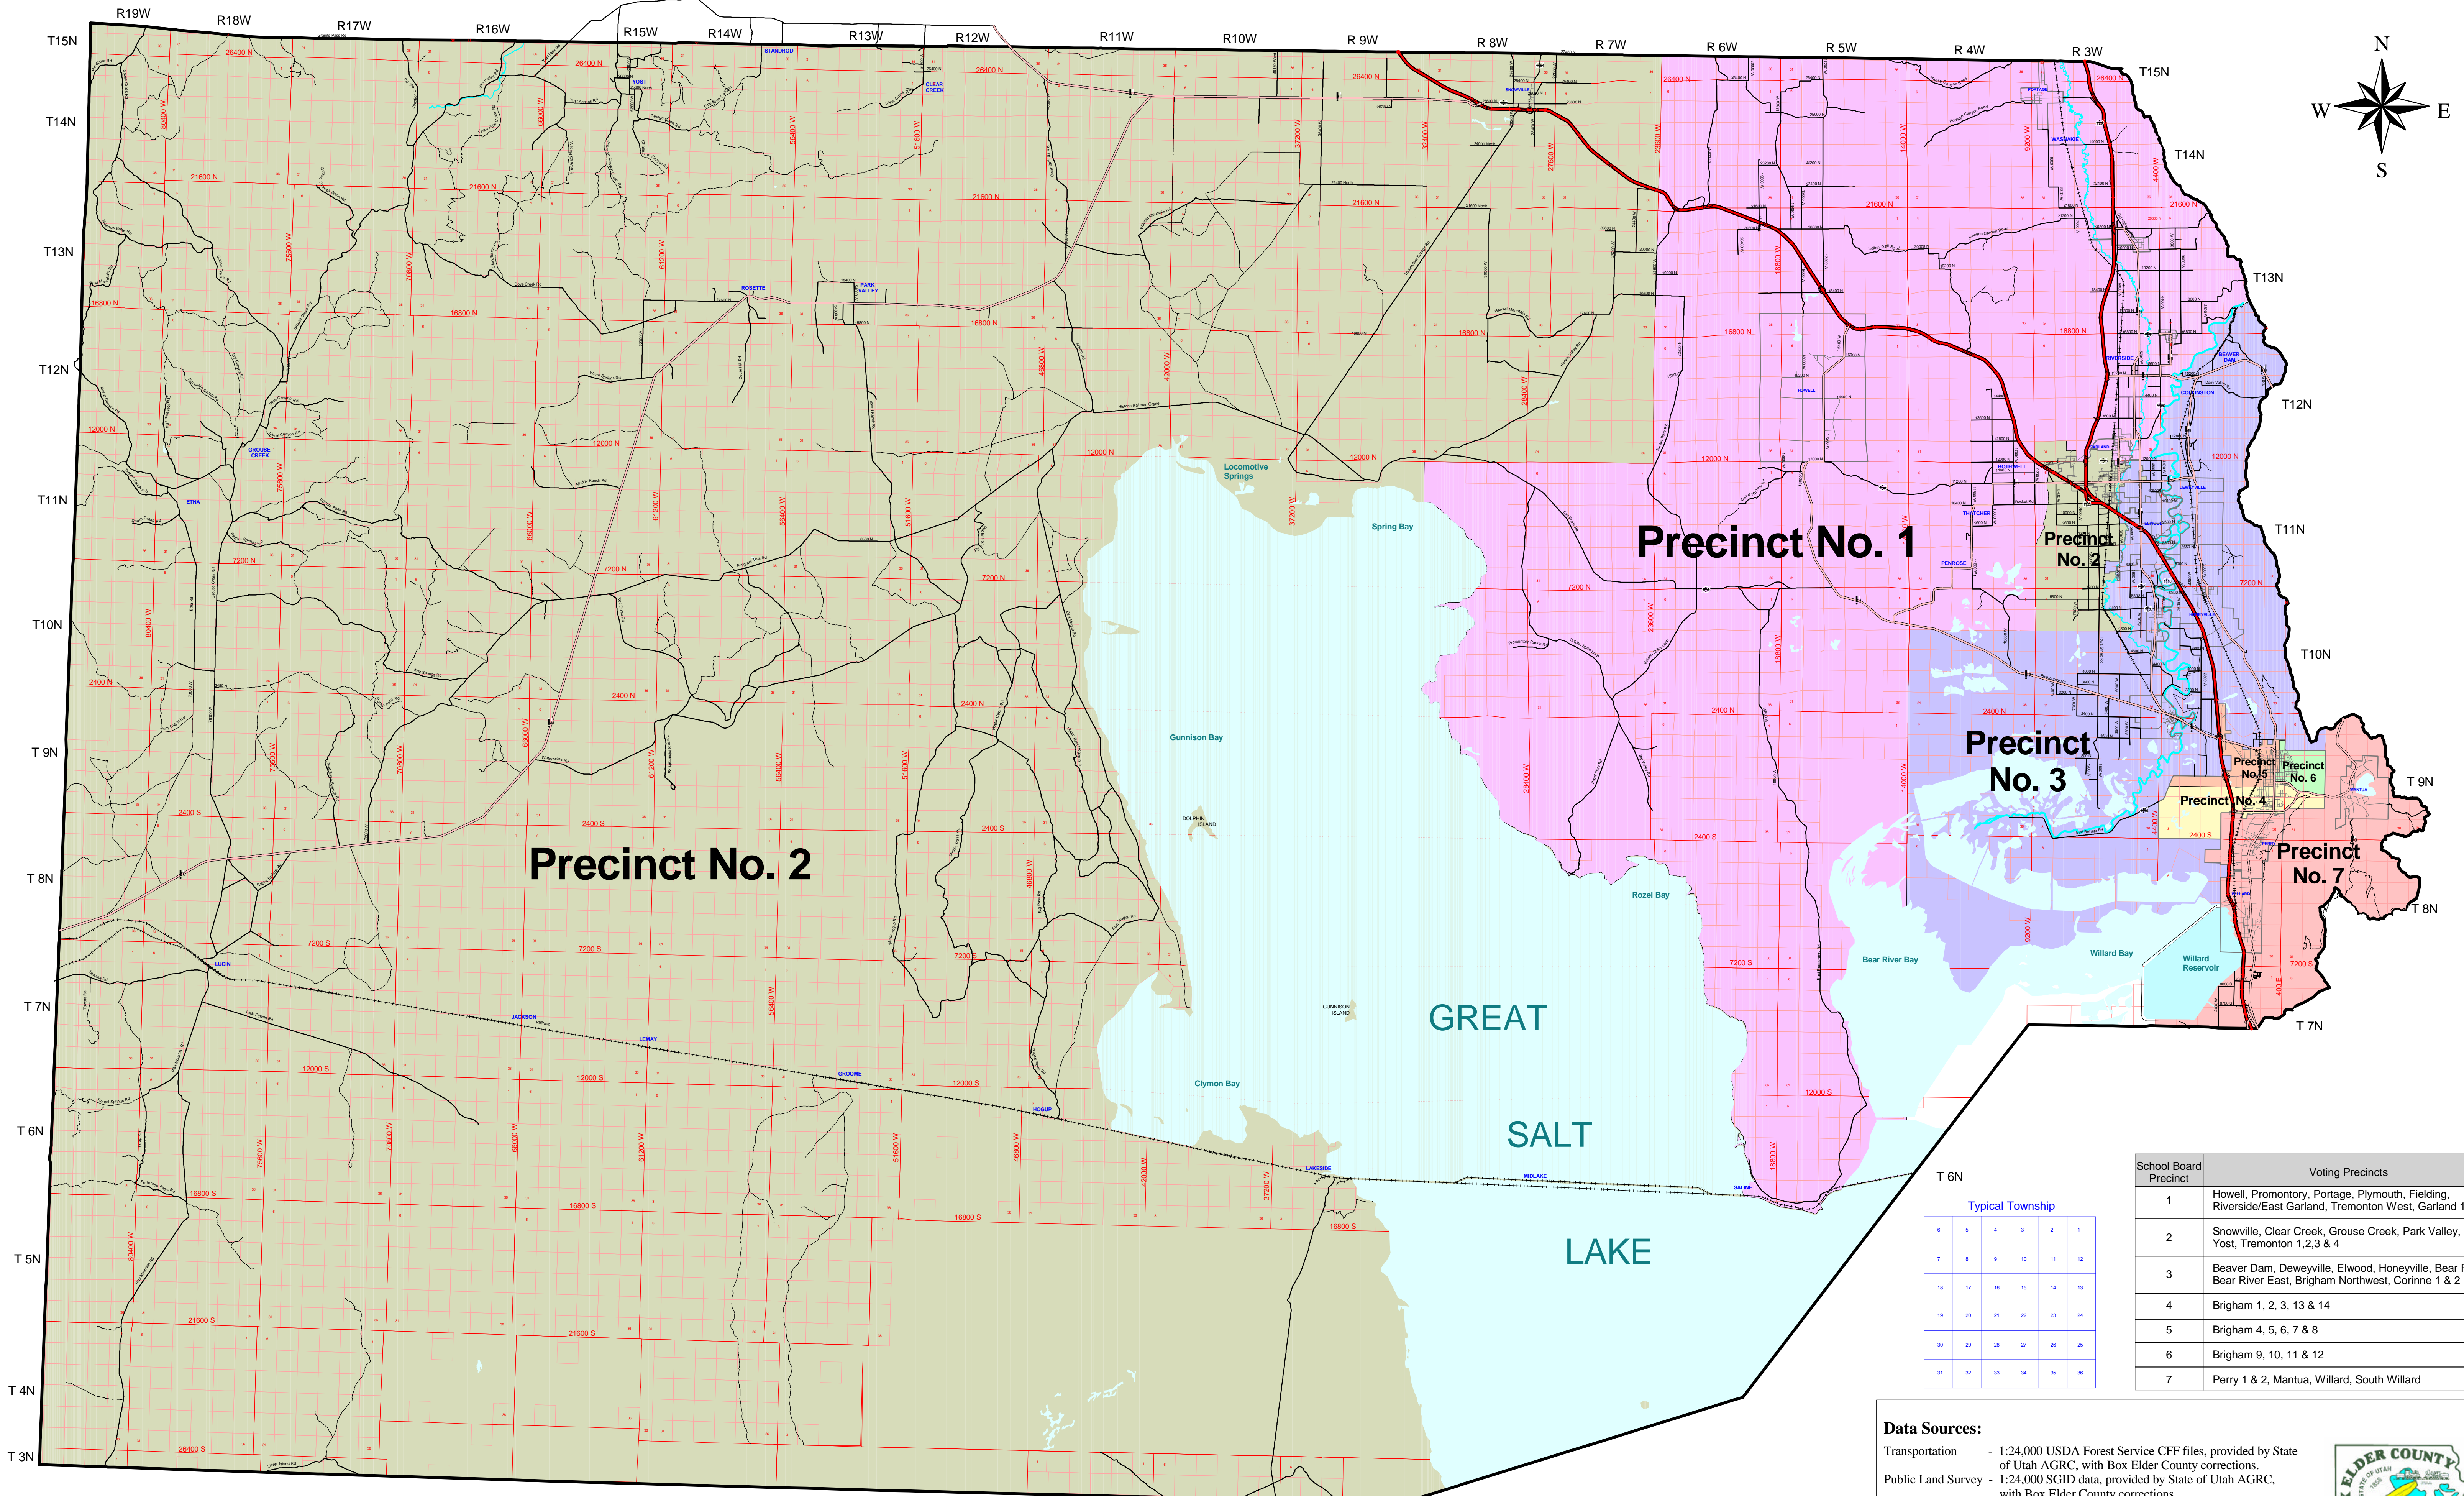

# Box Elder County School Board Precincts

Typical Township

6	5	4	3	2	1
7	8	9	10	11	12
18	17	16	15	14	13
19	20	21	22	23	24
30	29	28	27	26	25
31	32	33	34	35	36

School Board Precinct	Voting Precincts
1	Howell, Promontory, Portage, Plymouth, Fielding, Riverside/East Garland, Tremonton West, Garland 1 & 2
2	Snowville, Clear Creek, Grouse Creek, Park Valley, Yost, Tremonton 1,2,3 & 4
3	Beaver Dam, Deweyville, Elwood, Honeyville, Bear River, Bear River East, Brigham Northwest, Corinne 1 & 2
4	Brigham 1, 2, 3, 13 & 14
5	Brigham 4, 5, 6, 7 & 8
6	Brigham 9, 10, 11 & 12
7	Perry 1 & 2, Mantua, Willard, South Willard

**Data Sources:**  
 Transportation - 1:24,000 USDA Forest Service CFF files, provided by State of Utah AGRC, with Box Elder County corrections.  
 Public Land Survey - 1:24,000 SGHD data, provided by State of Utah AGRC, with Box Elder County corrections.

No warranty expressed or implied regarding accuracy or location.  
 Map data subject to change without notice.