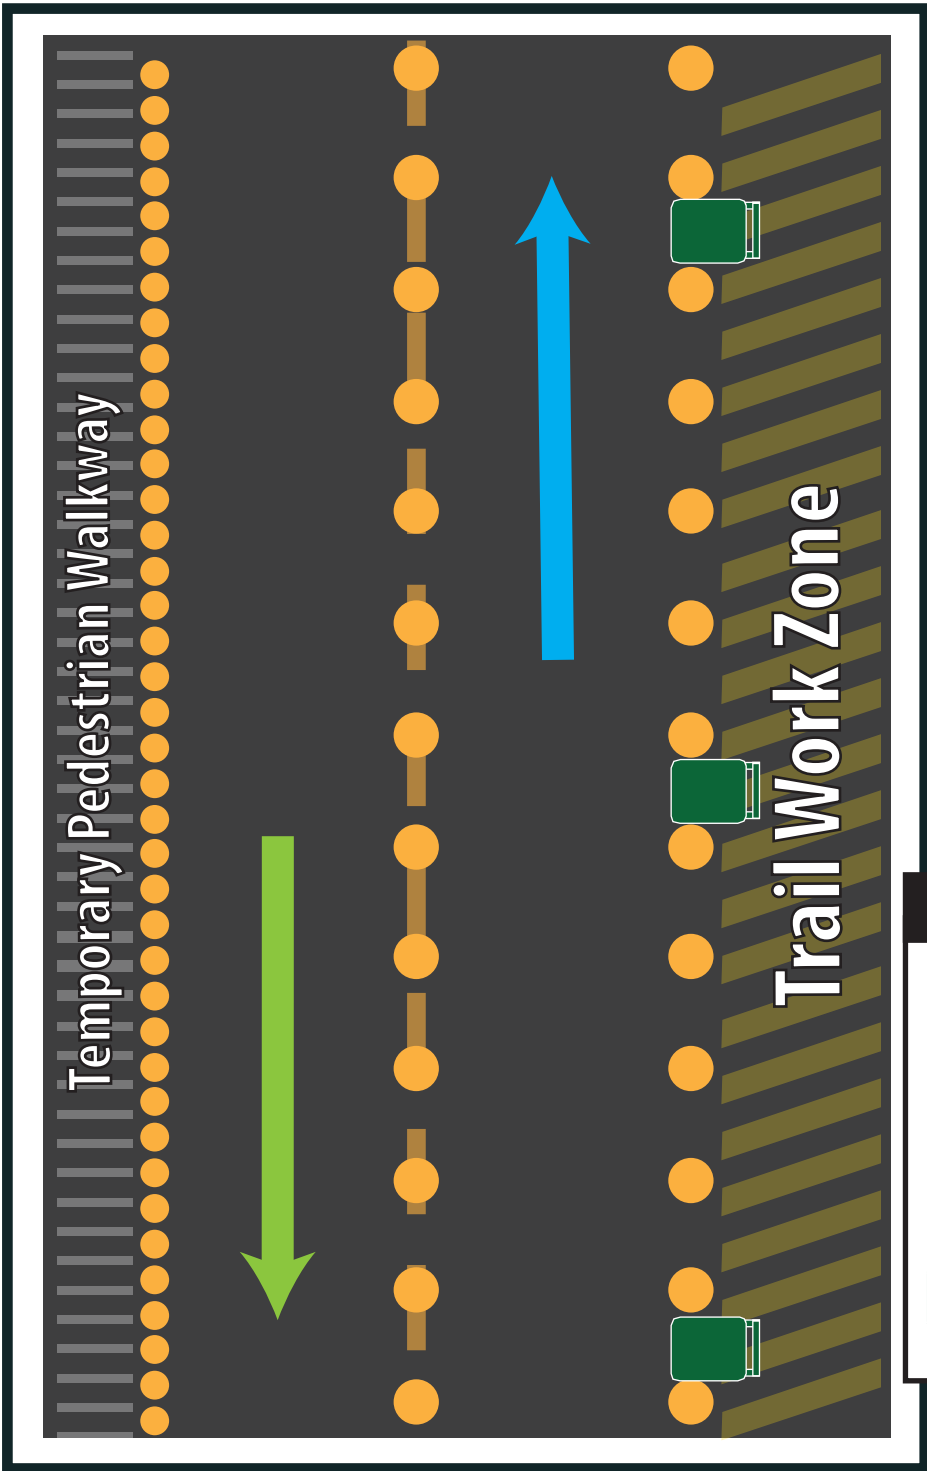

Lindon Heritage Trail Traffic Control Along 800 West

Legend

-  Northbound Traffic
-  Southbound Traffic
-  Orange Construction Devices
-  Devices
-  Garbage Collection Location