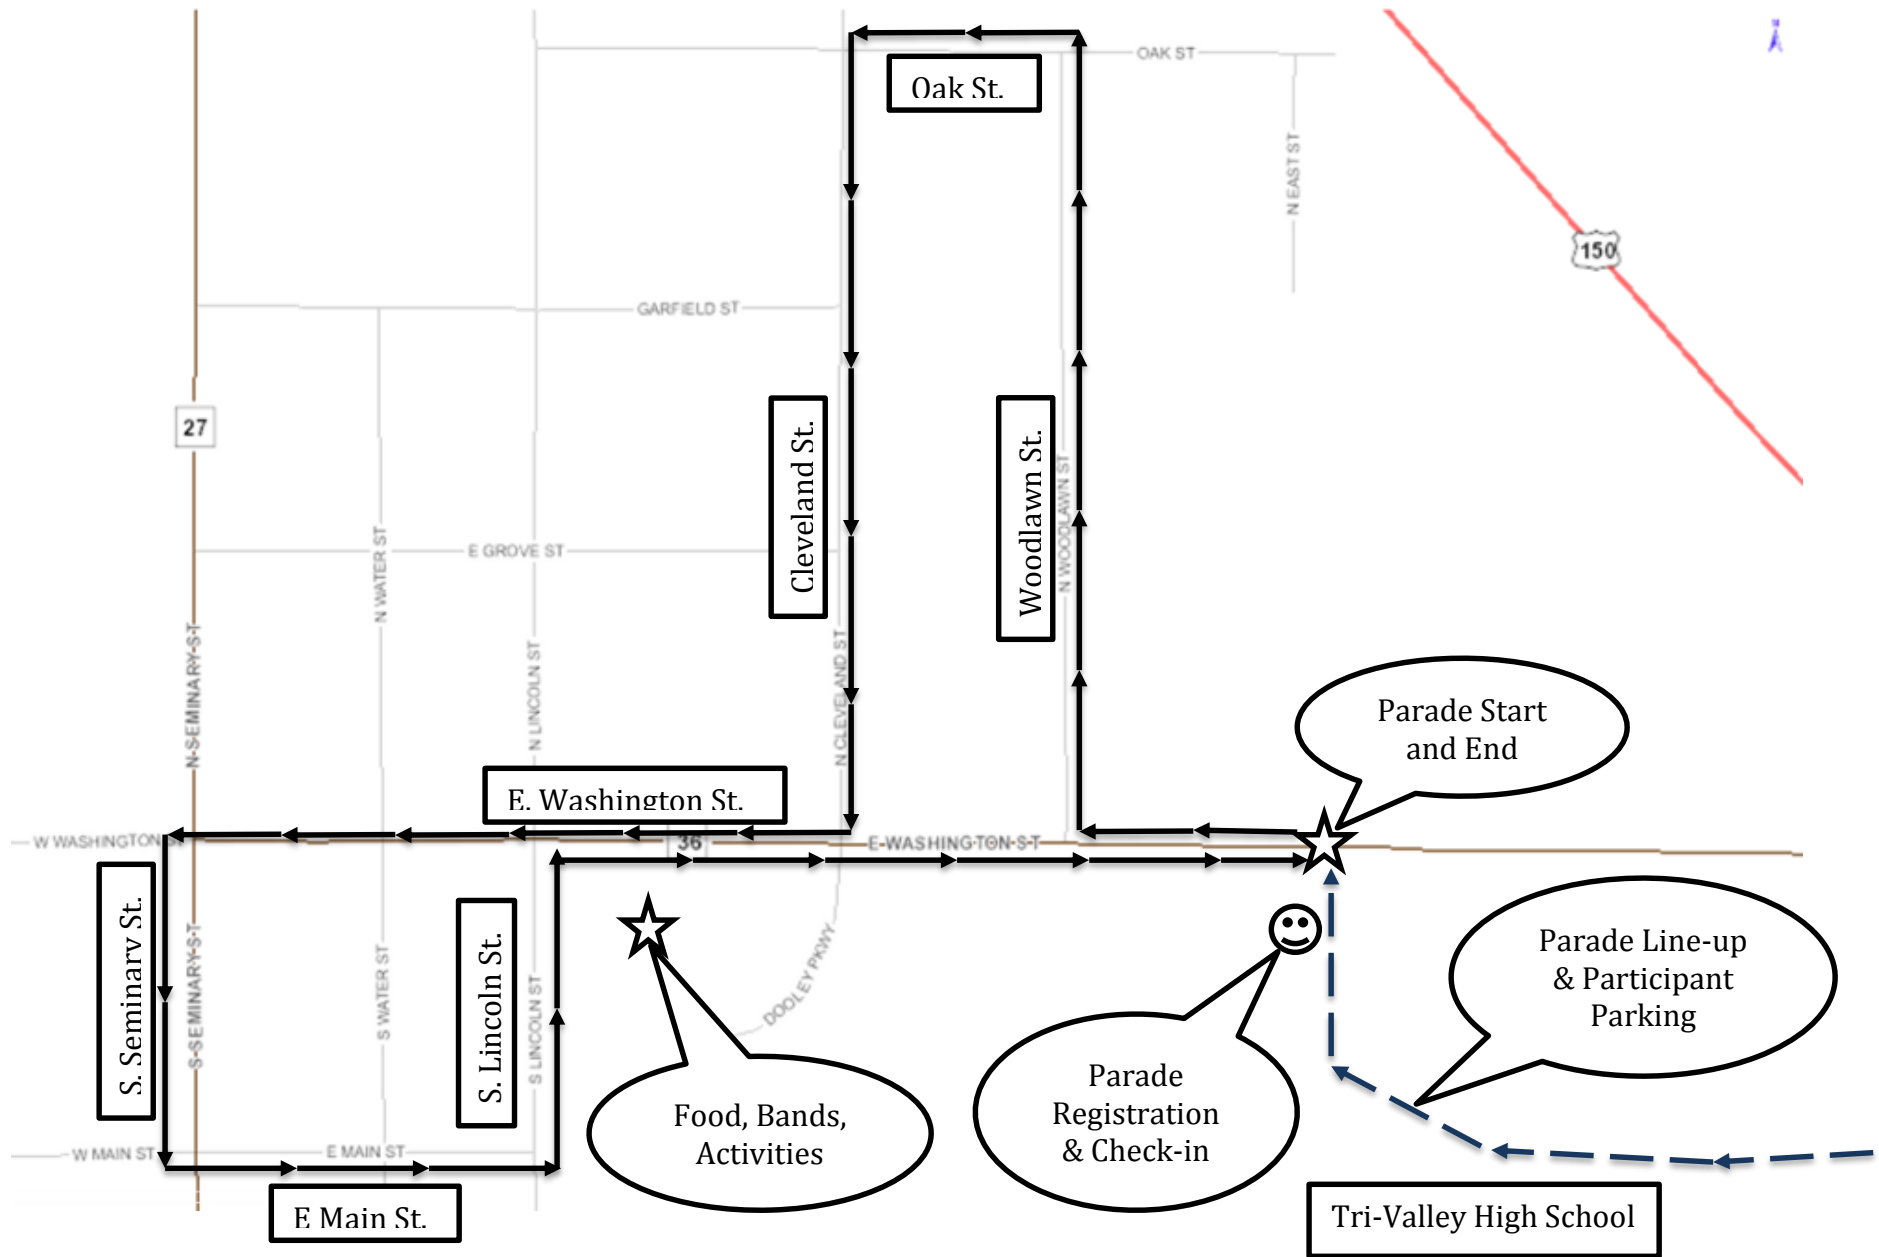

# 2014 Village of Downs 4th of July Parade Route

\* Register online at [www.VillageOfDowns.org](http://www.VillageOfDowns.org) to be a participant in the parade. Parade starts at 11 am and you will need to be checked in and lined up by 10:45 am